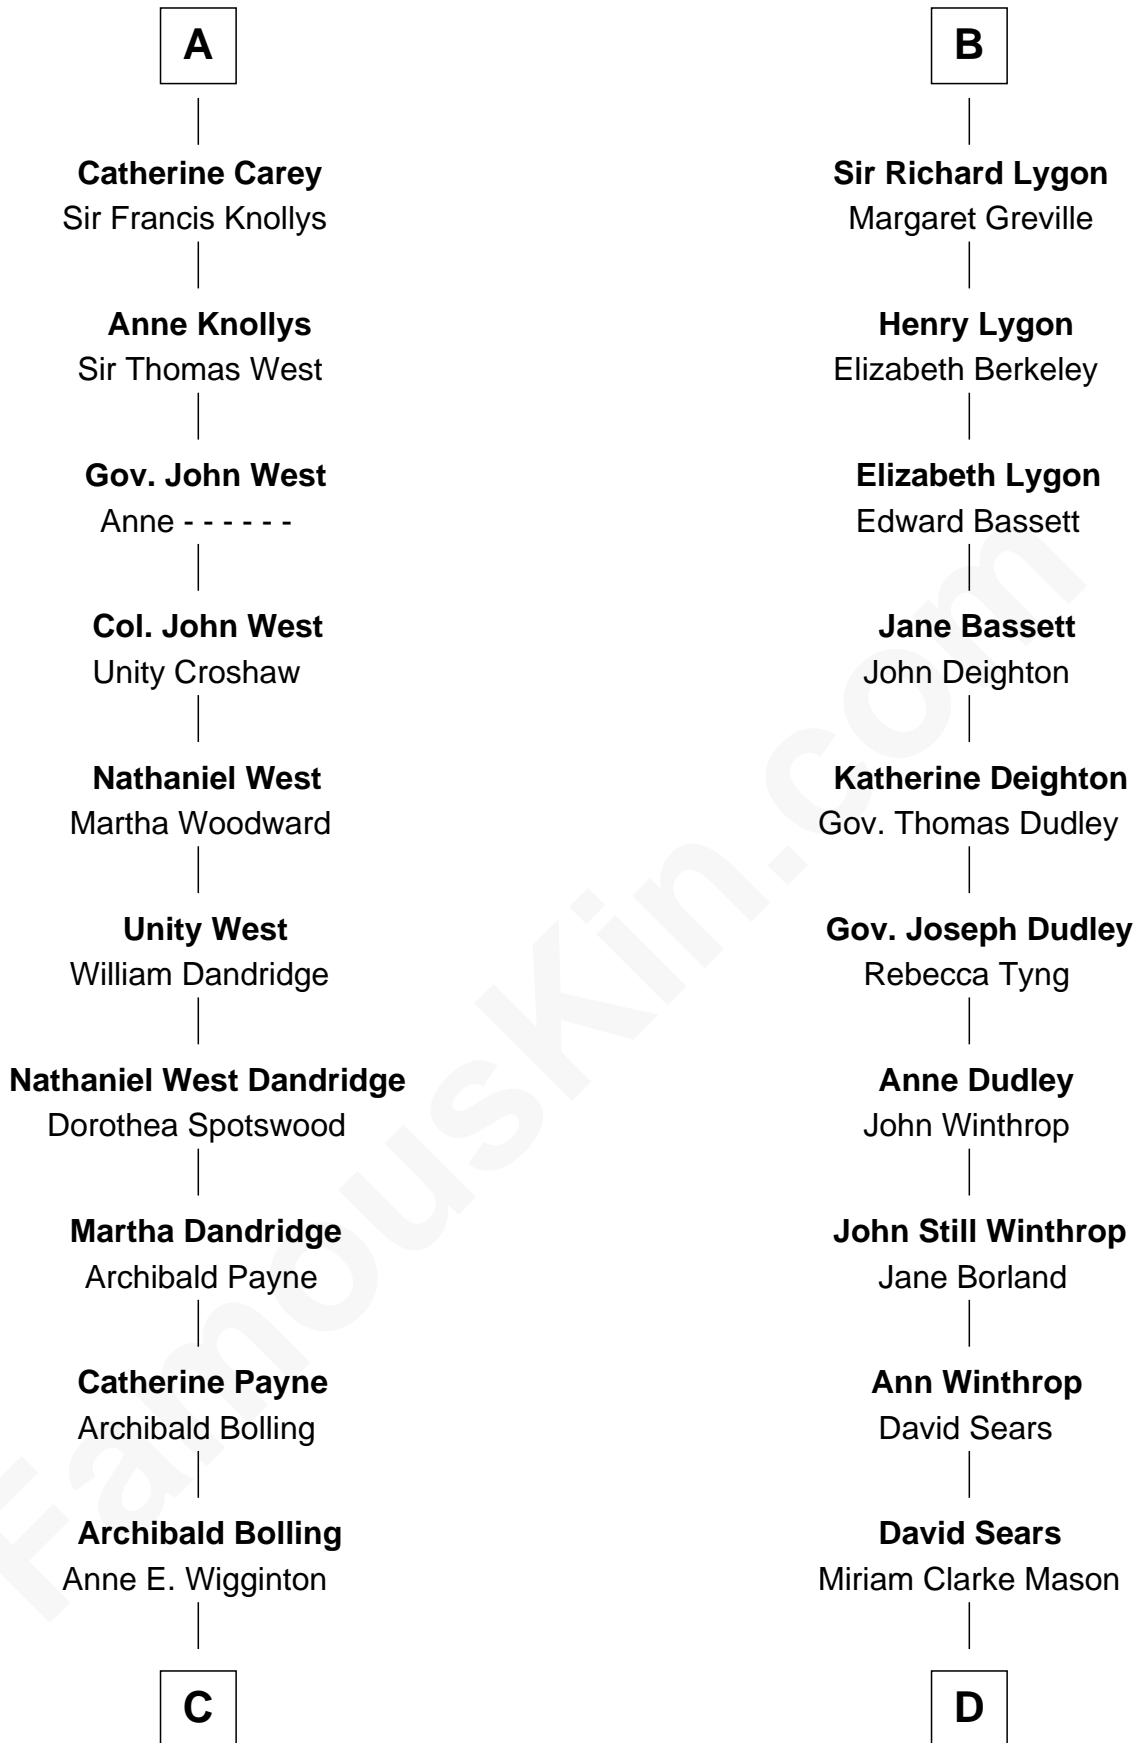

## Relationship Chart of

### Edith (Bolling) Wilson

*First Lady of President Woodrow Wilson*

18th cousin 3 times removed of

### John Adams Morgan

*1952 Olympic Sailing Gold Medalist*

**C**

**William Holcombe Bolling**

Sarah Spiers White

**Edith (Bolling) Wilson**

*First Lady of Woodrow Wilson*

**D**

**Harriet Elizabeth Sears**

George Casper Crowninshield

**Frances Cadwallader Crowninshield**

John Quincy Adams

**Charles Francis Adams**

Frances Lovering

**Catherine Frances Lovering Adams**

Henry Sturgis Morgan