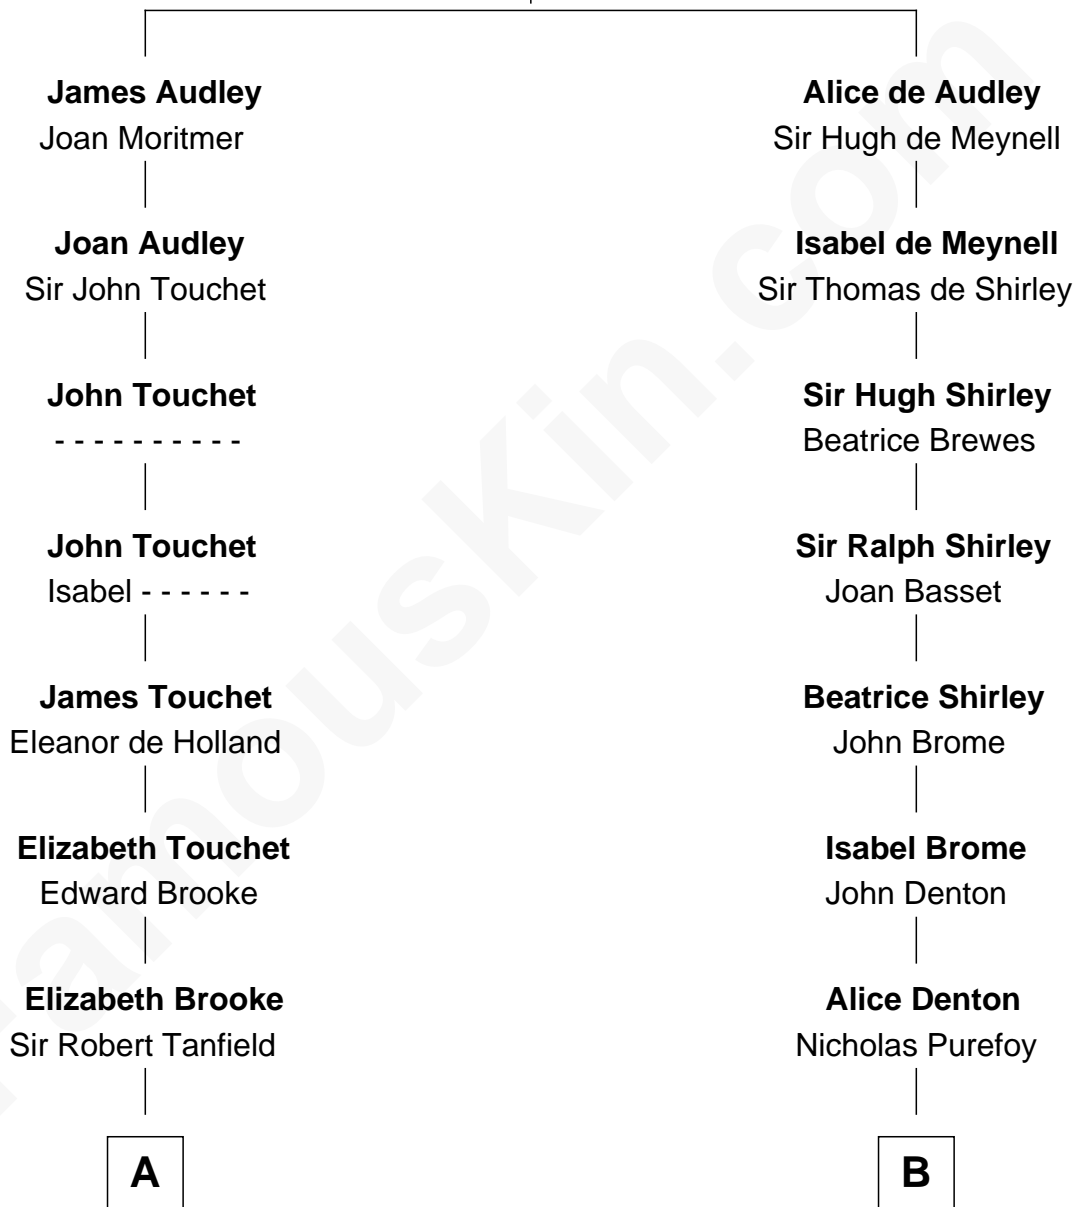

FamousKin.com

Relationship Chart of

Edith (Bolling) Wilson

First Lady of President Woodrow Wilson

20th cousin 1 time removed of

John Adams Morgan

1952 Olympic Sailing Gold Medalist

Sir Nicholas Audley

Joan Martin

C

Mary Jefferson

John Bolling

Archibald Bolling

Catherine Payne

Archibald Bolling

Anne E. Wigginton

William Holcombe Bolling

Sarah Spiers White

Edith (Bolling) Wilson

First Lady of Woodrow Wilson

D

Frances Cadwallader Crowninshield

John Quincy Adams

Charles Francis Adams