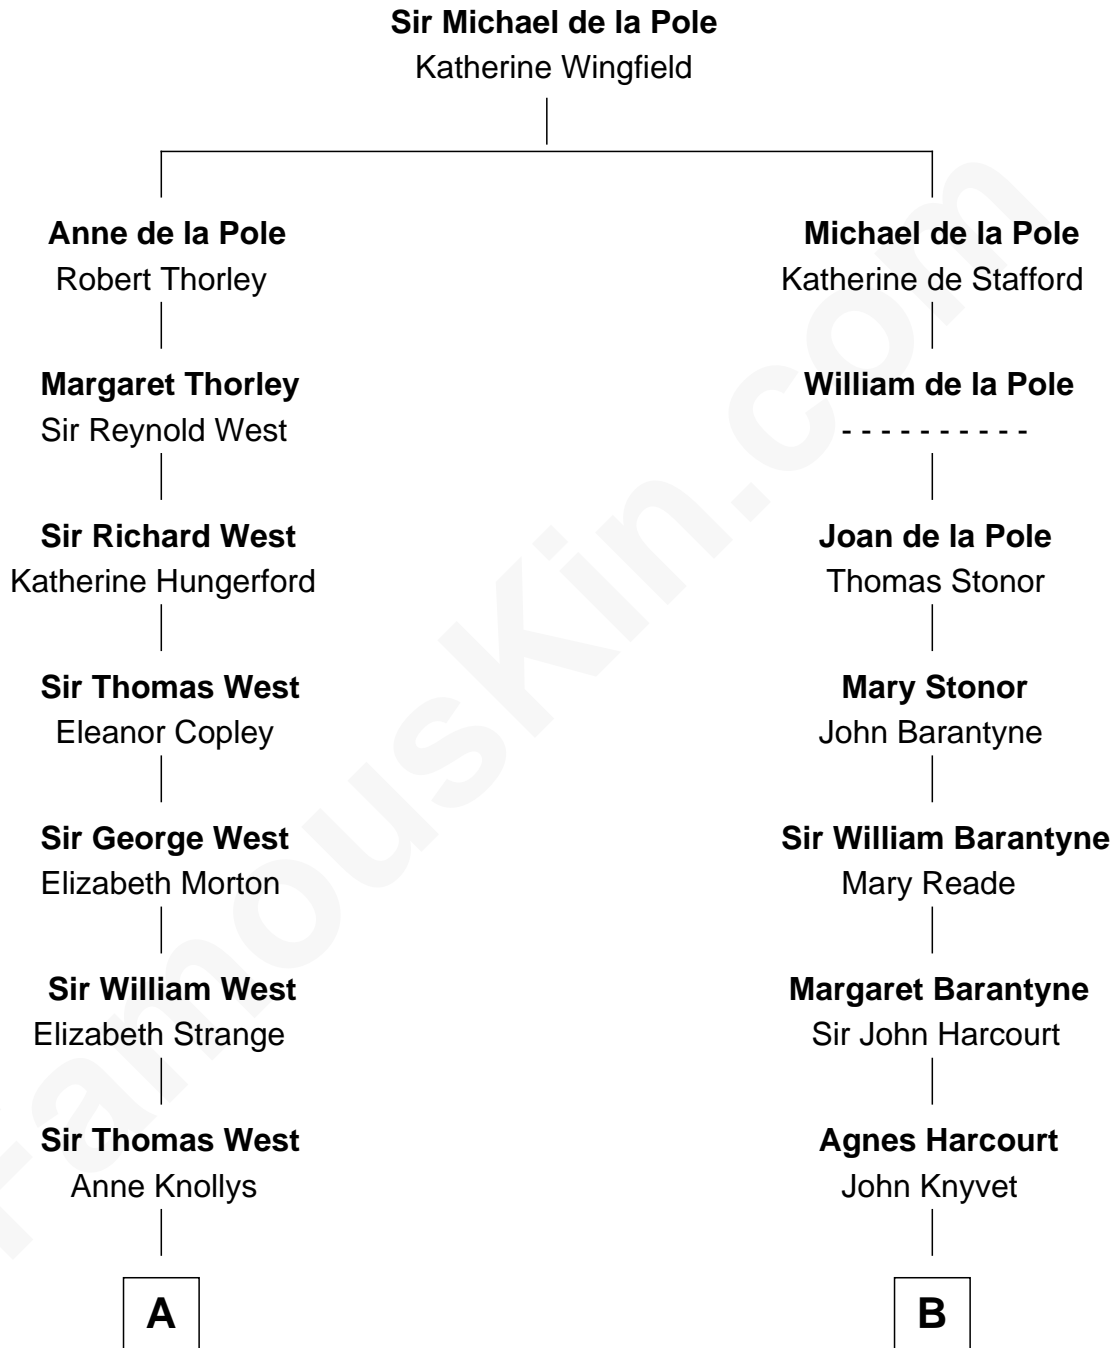

FamousKin.com

Relationship Chart of

Edith (Bolling) Wilson

First Lady of President Woodrow Wilson

16th cousin 3 times removed of

John Adams Morgan

1952 Olympic Sailing Gold Medalist