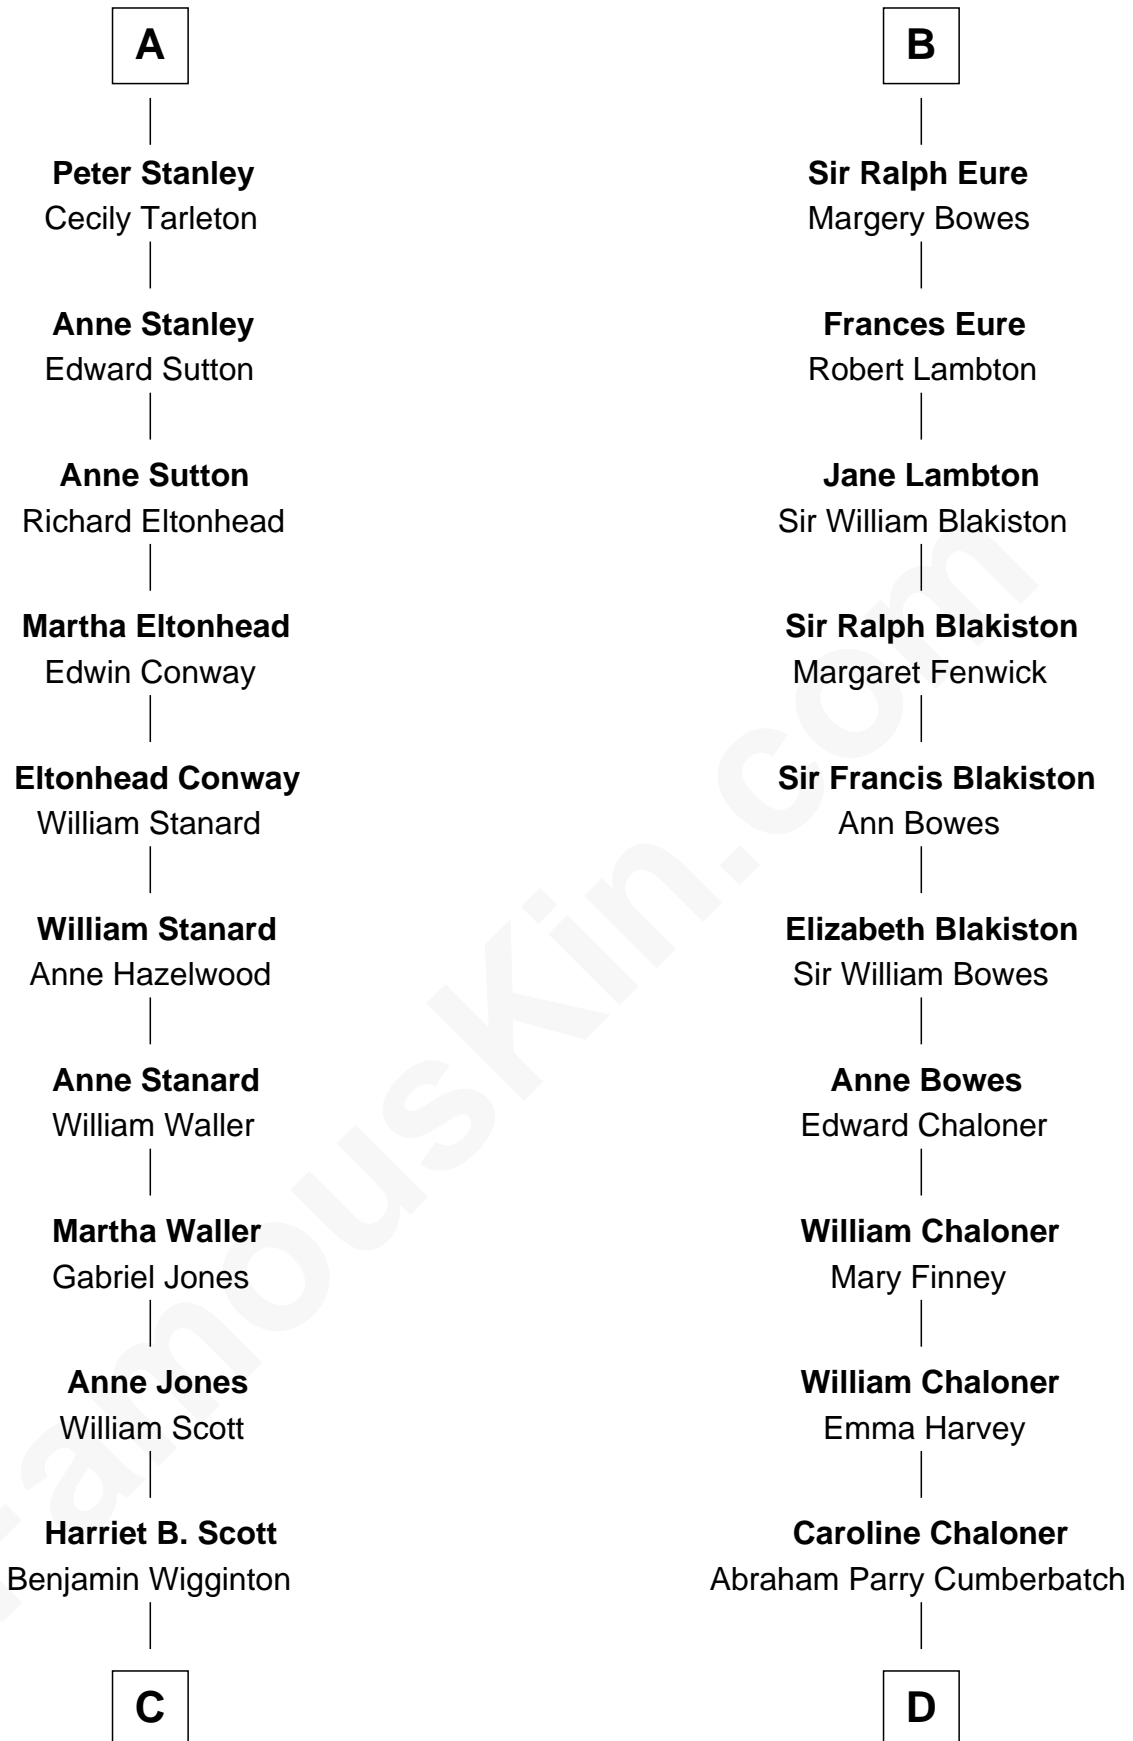

FamousKin.com

Relationship Chart of

Edith (Bolling) Wilson

First Lady of President Woodrow Wilson

19th cousin 2 times removed of

Benedict Cumberbatch

Movie, Television and Stage Actor

C

Anne E. Wigginton

Archibald Bolling

William Holcombe Bolling

Sarah Spiers White

Edith (Bolling) Wilson

First Lady of Woodrow Wilson

D

Robert William Cumberbatch

Louisa Grace Hanson

Henry Alfred Cumberbatch

Hélène Gertrude Rees

Henry Carlton Cumberbatch

Pauline Ellen Laing Congdon

Timothy Carlton Congdon Cumberbatch

Wanda Ventham

Benedict Cumberbatch