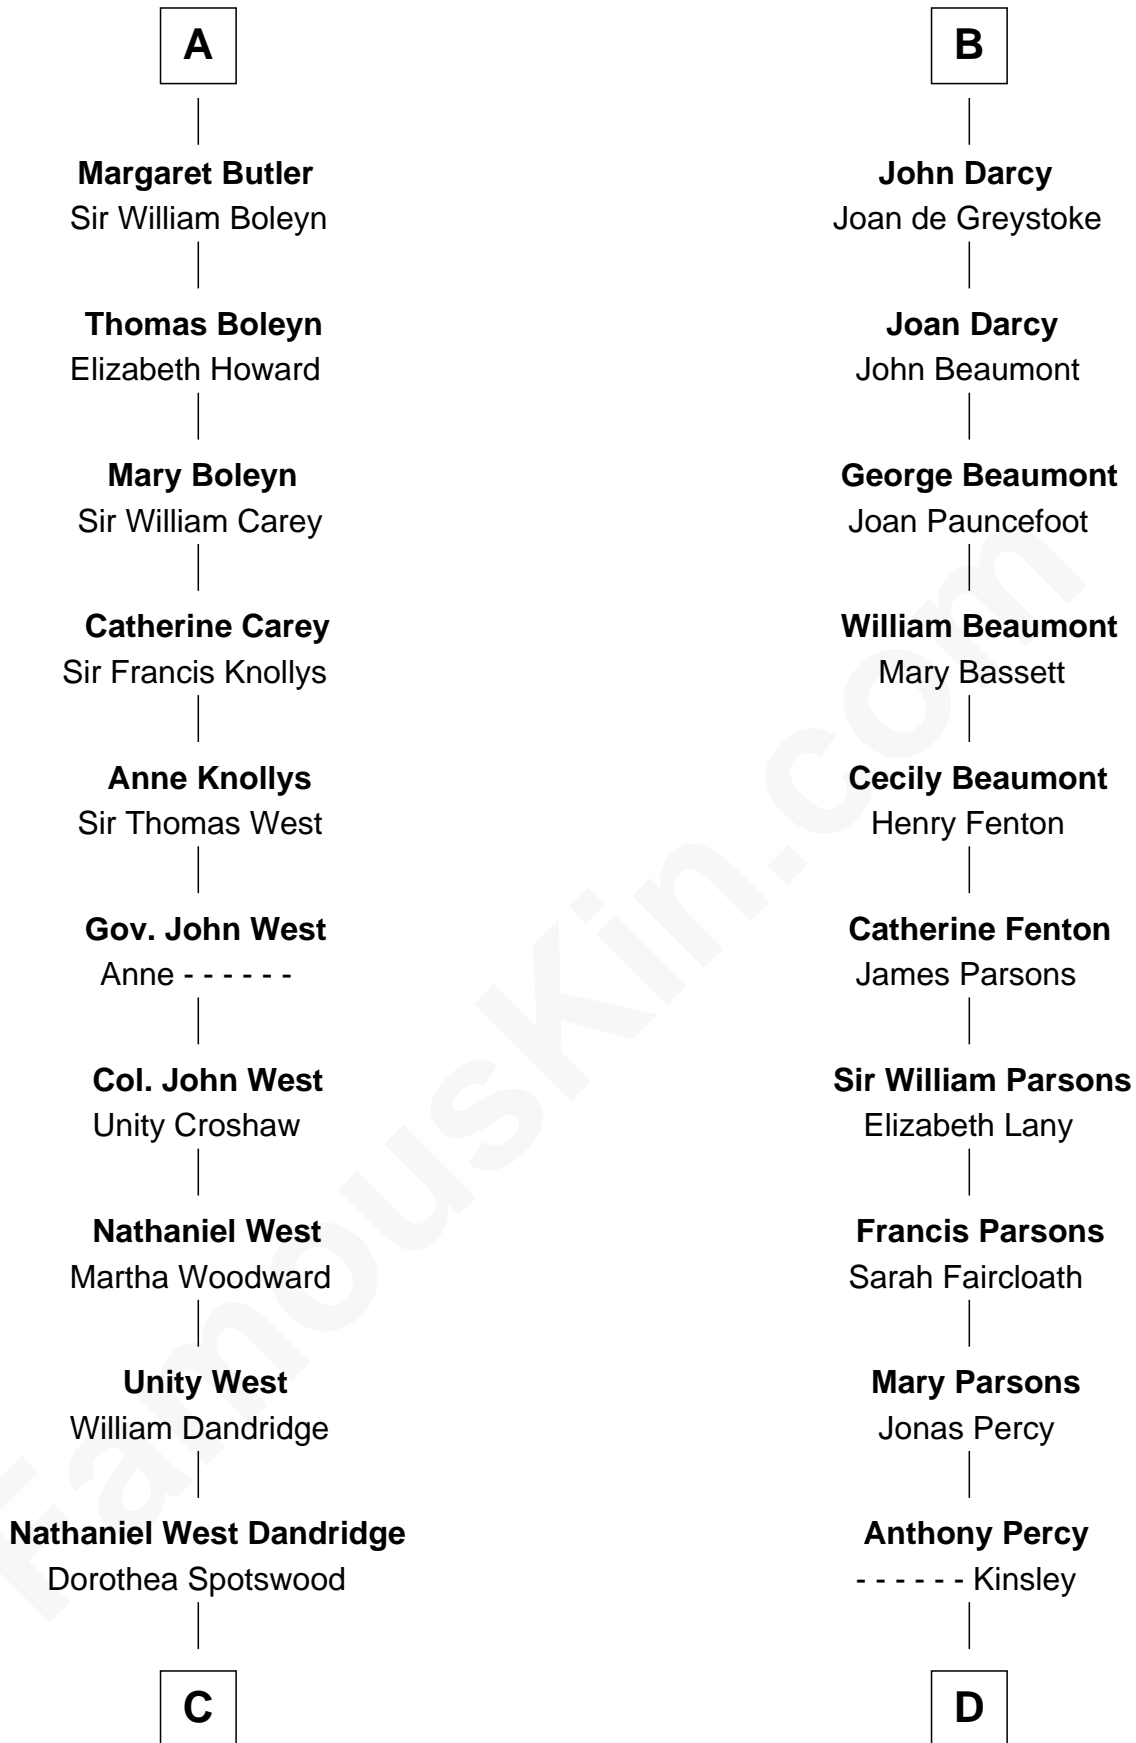

FamousKin.com

Relationship Chart of

Edith (Bolling) Wilson

First Lady of President Woodrow Wilson

21st cousin of

Sir Arthur Conan Doyle

Author, "Sherlock Holmes"

Sir Humphrey de Bohun

Maud of Eu

C

Martha Dandridge

Archibald Payne

Catherine Payne

Archibald Bolling

Archibald Bolling

Anne E. Wigginton