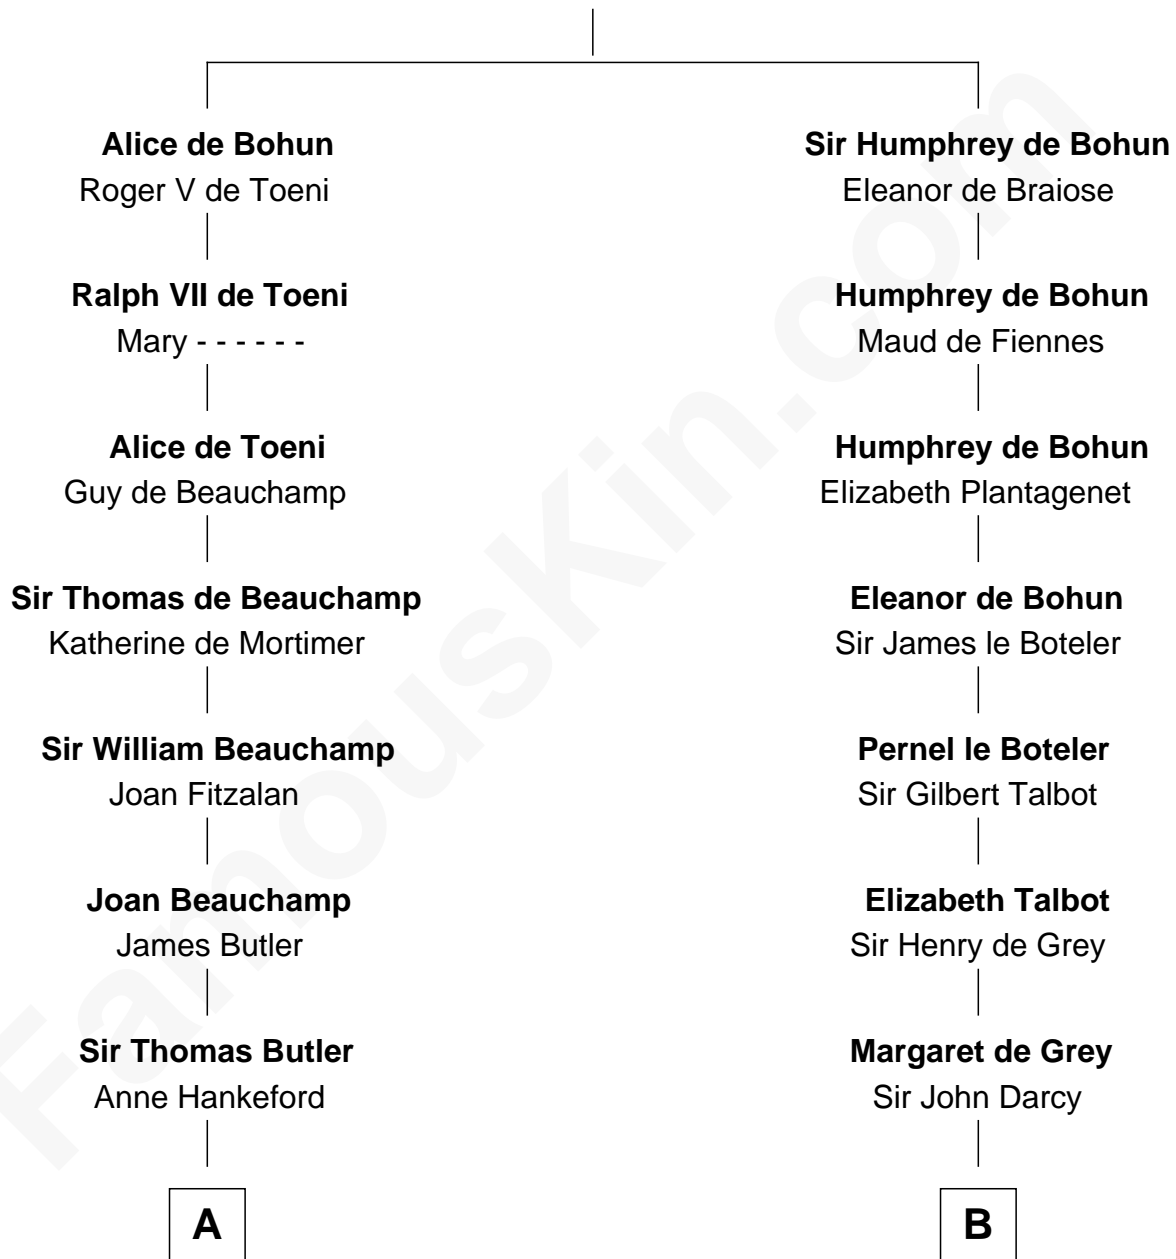

FamousKin.com

Relationship Chart of

Edith (Bolling) Wilson

First Lady of President Woodrow Wilson

21st cousin of

Sir Arthur Conan Doyle

Author, "Sherlock Holmes"

Sir Humphrey de Bohun

Maud of Eu

C

Martha Dandridge

Archibald Payne

Catherine Payne

Archibald Bolling

Archibald Bolling

Anne E. Wigginton