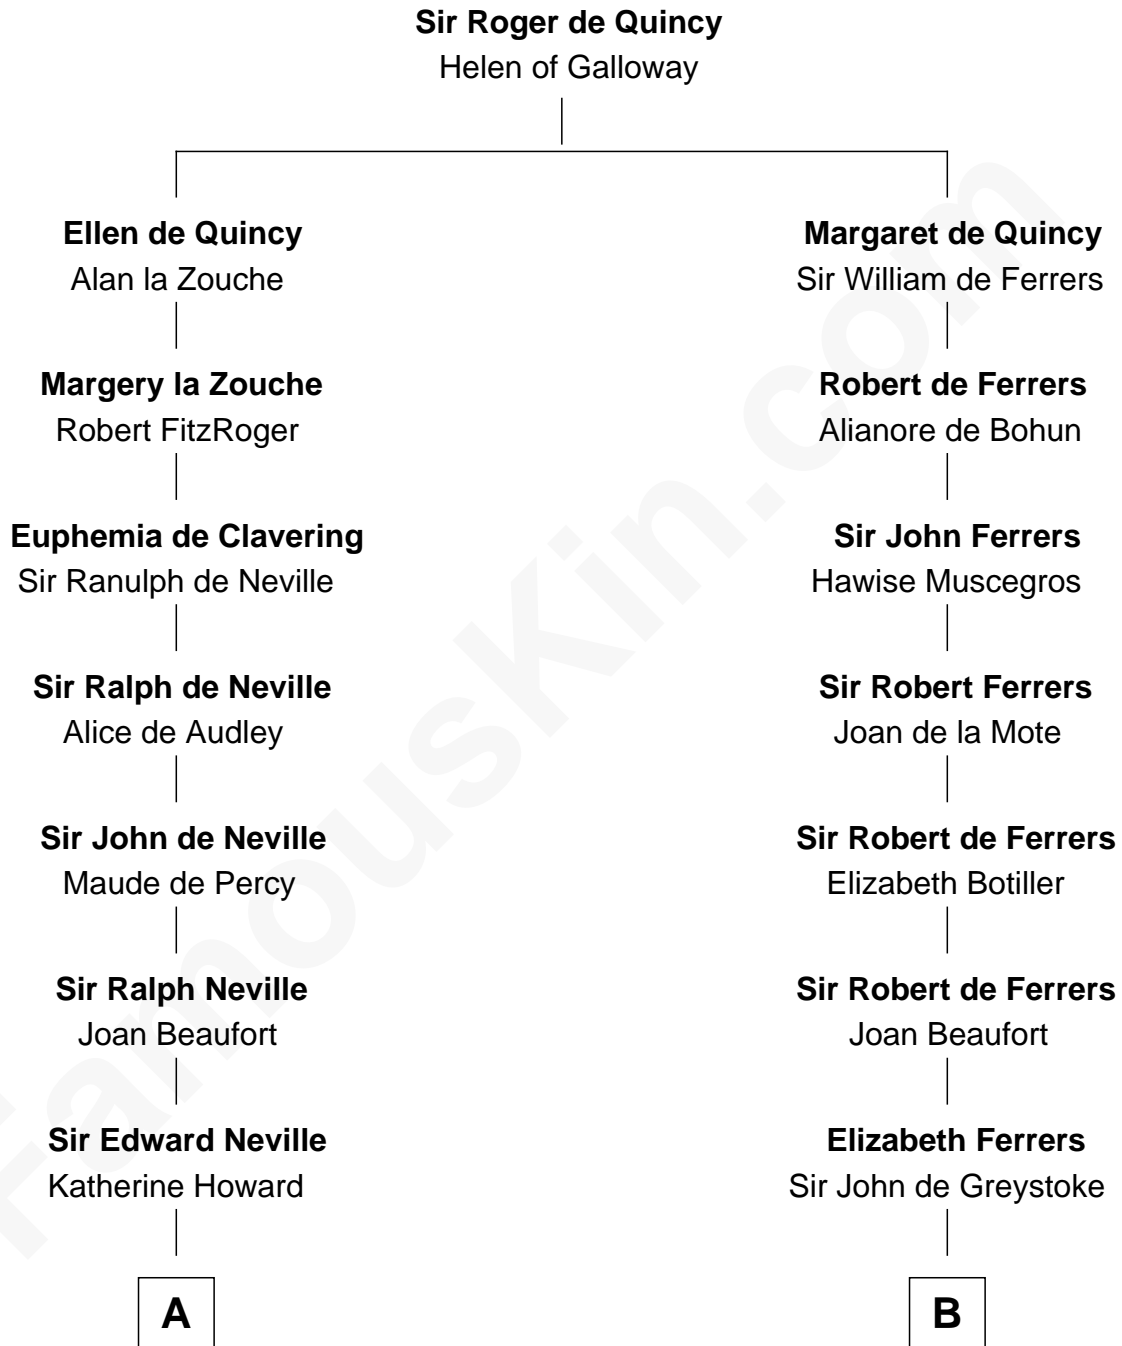

FamousKin.com

Relationship Chart of

Edith (Bolling) Wilson

First Lady of President Woodrow Wilson

21st cousin of

Sir Arthur Conan Doyle

Author, "Sherlock Holmes"

C