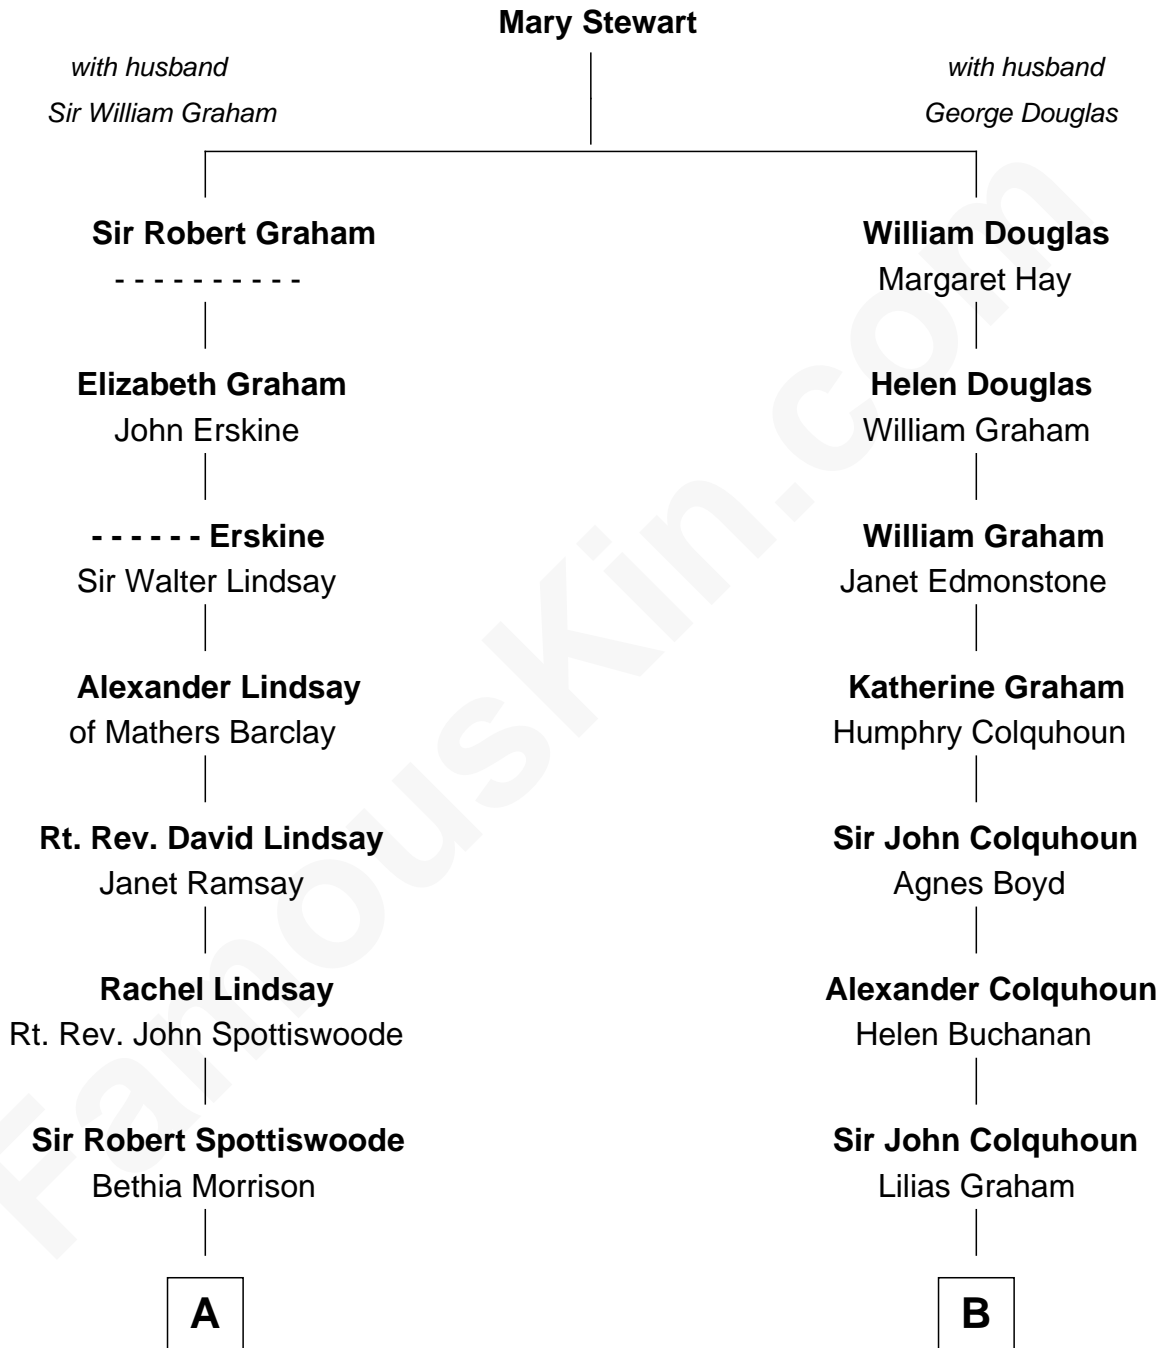

## Relationship Chart of

### Edith (Bolling) Wilson

*First Lady of President Woodrow Wilson*

14th cousin 4 times removed of

**Tilda Swinton**

*Movie Actress*

C

Sir John Swinton  
Judith Balfour Killen

Tilda Swinton  
*Movie Actress*