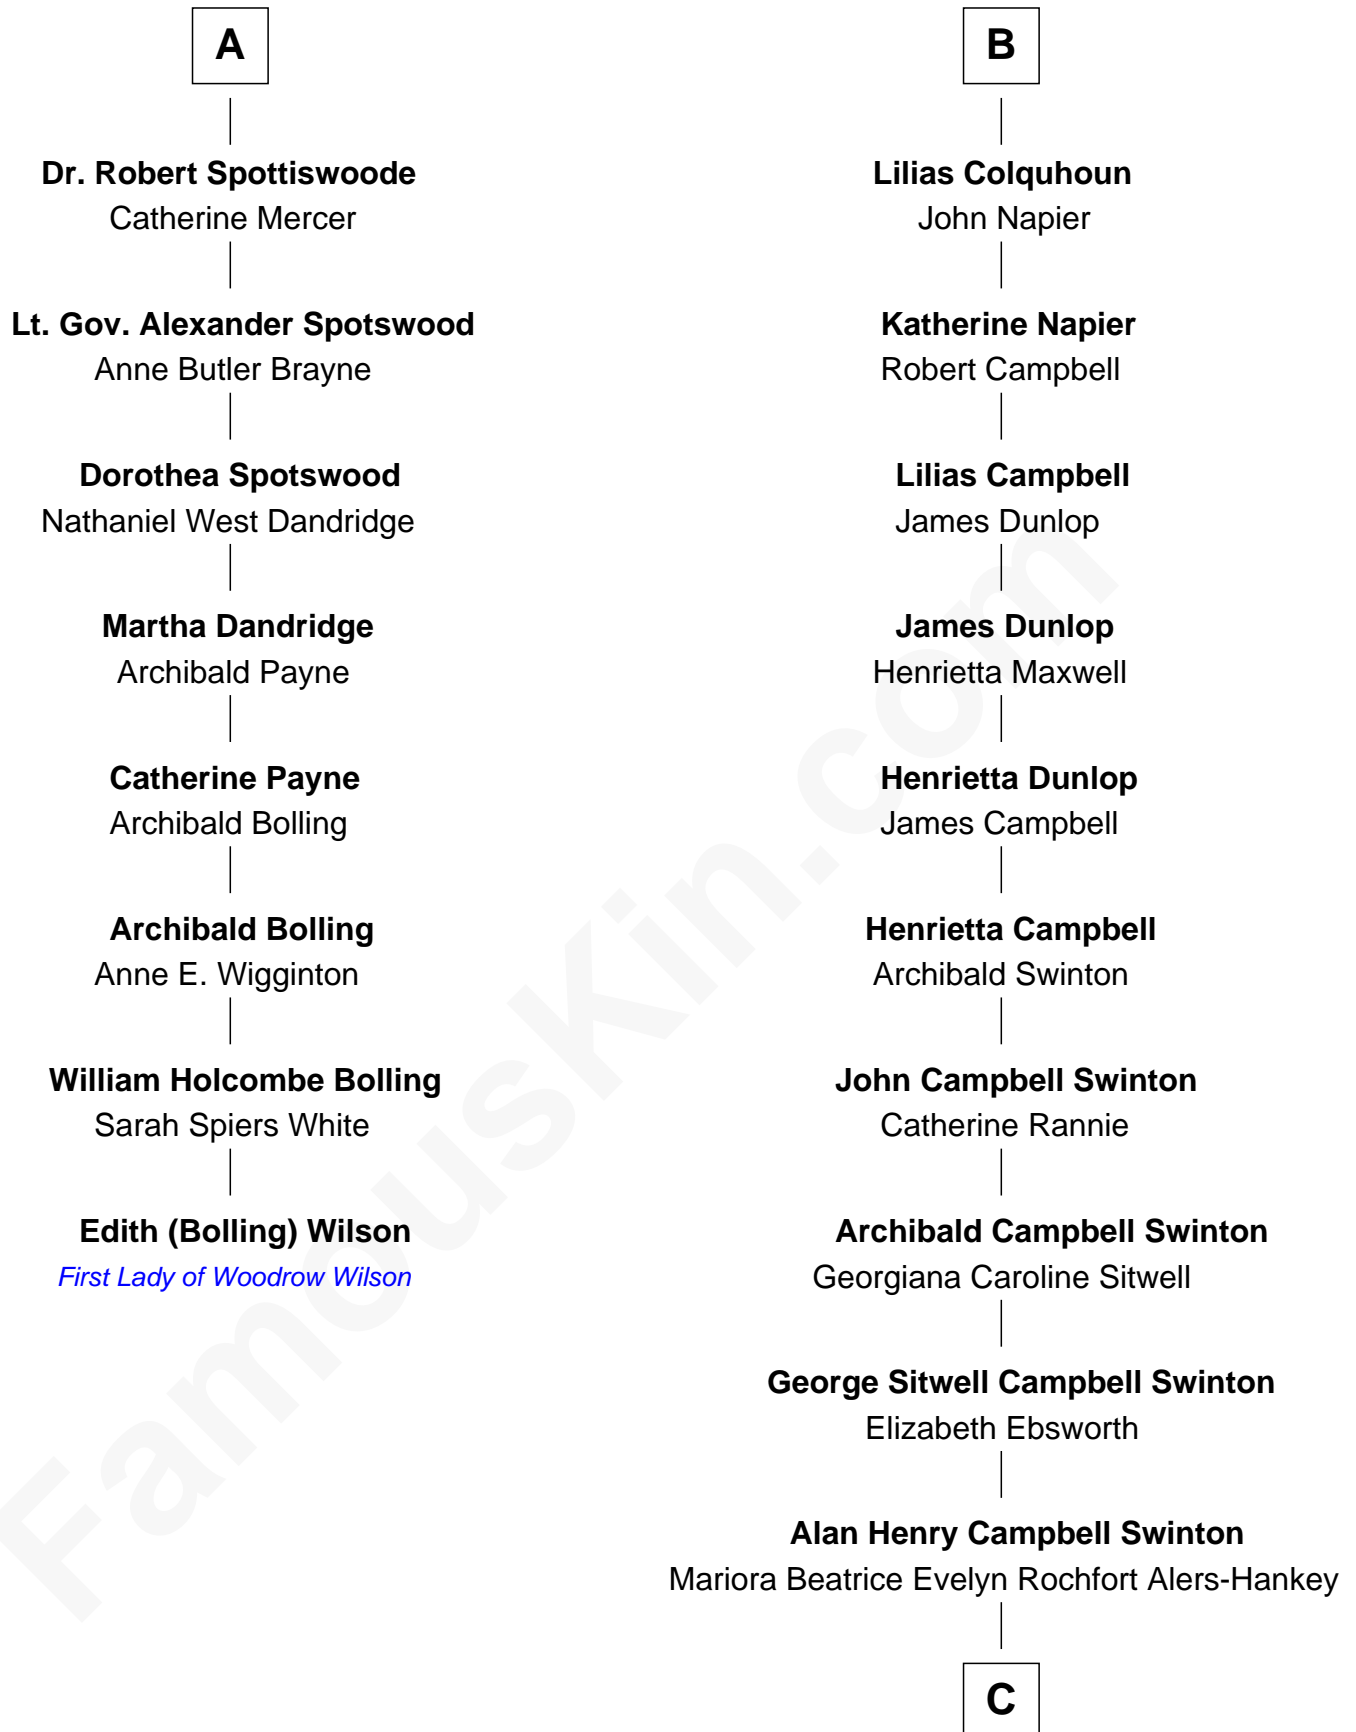

## Relationship Chart of

### Edith (Bolling) Wilson

*First Lady of President Woodrow Wilson*

14th cousin 4 times removed of

**Tilda Swinton**

*Movie Actress*

C

Sir John Swinton  
Judith Balfour Killen

Tilda Swinton  
*Movie Actress*