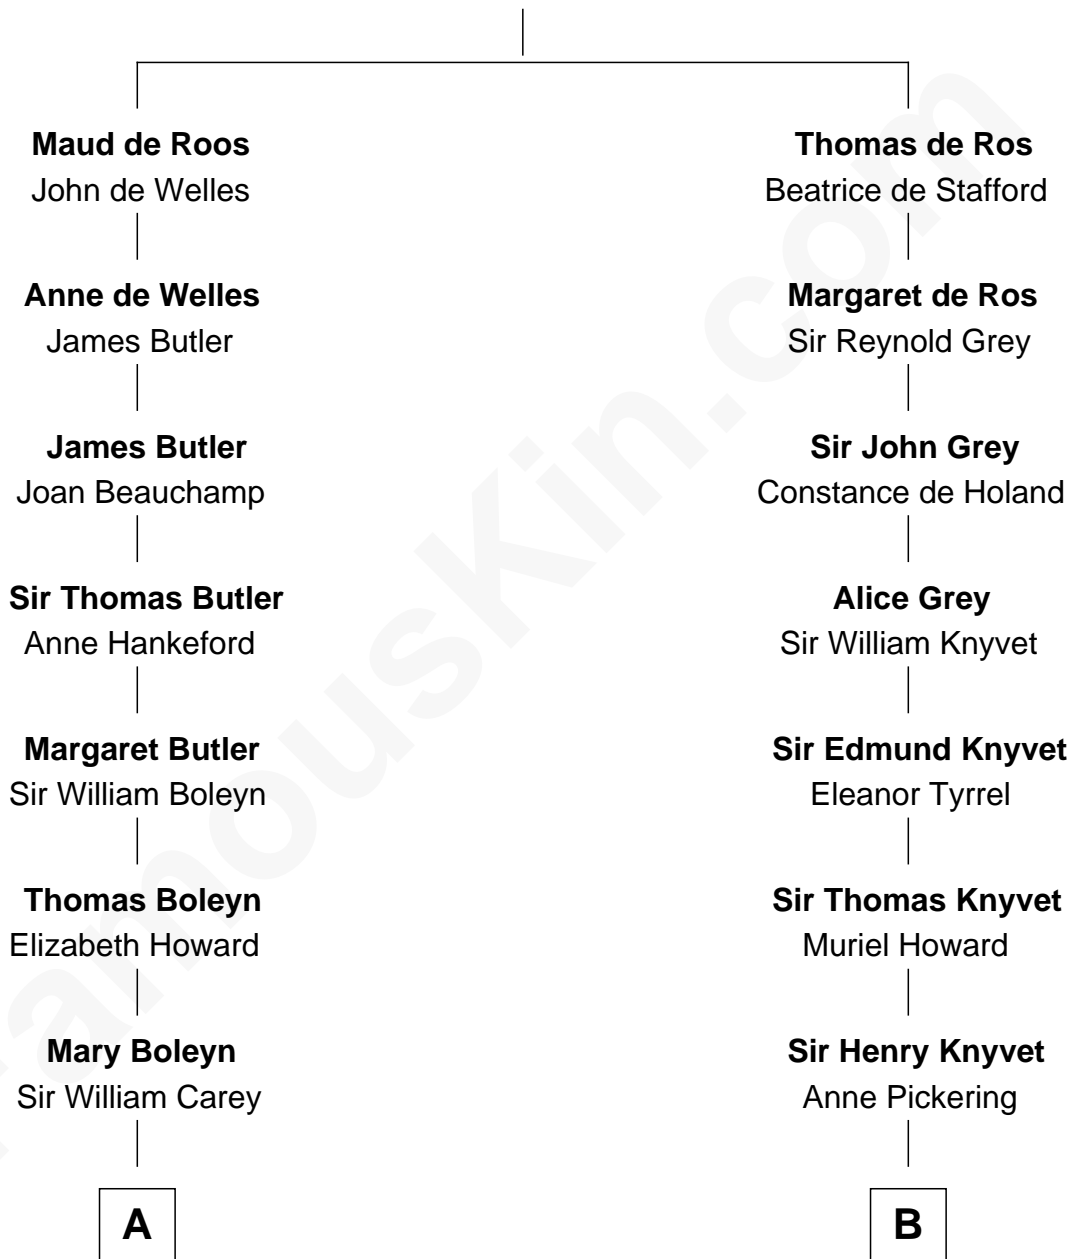

## Relationship Chart of

### Edith (Bolling) Wilson

*First Lady of President Woodrow Wilson*

18th cousin 1 time removed of

**Tilda Swinton**

*Movie Actress*

**Sir William de Ros**  
Margery de Badlesmere

**C**

**William Holcombe Bolling**

Sarah Spiers White

**Edith (Bolling) Wilson**

*First Lady of Woodrow Wilson*

**D**

**Mariora Beatrice Evelyn Rochfort Alers-Hankey**

Alan Henry Campbell Swinton

**Sir John Swinton**

Judith Balfour Killen