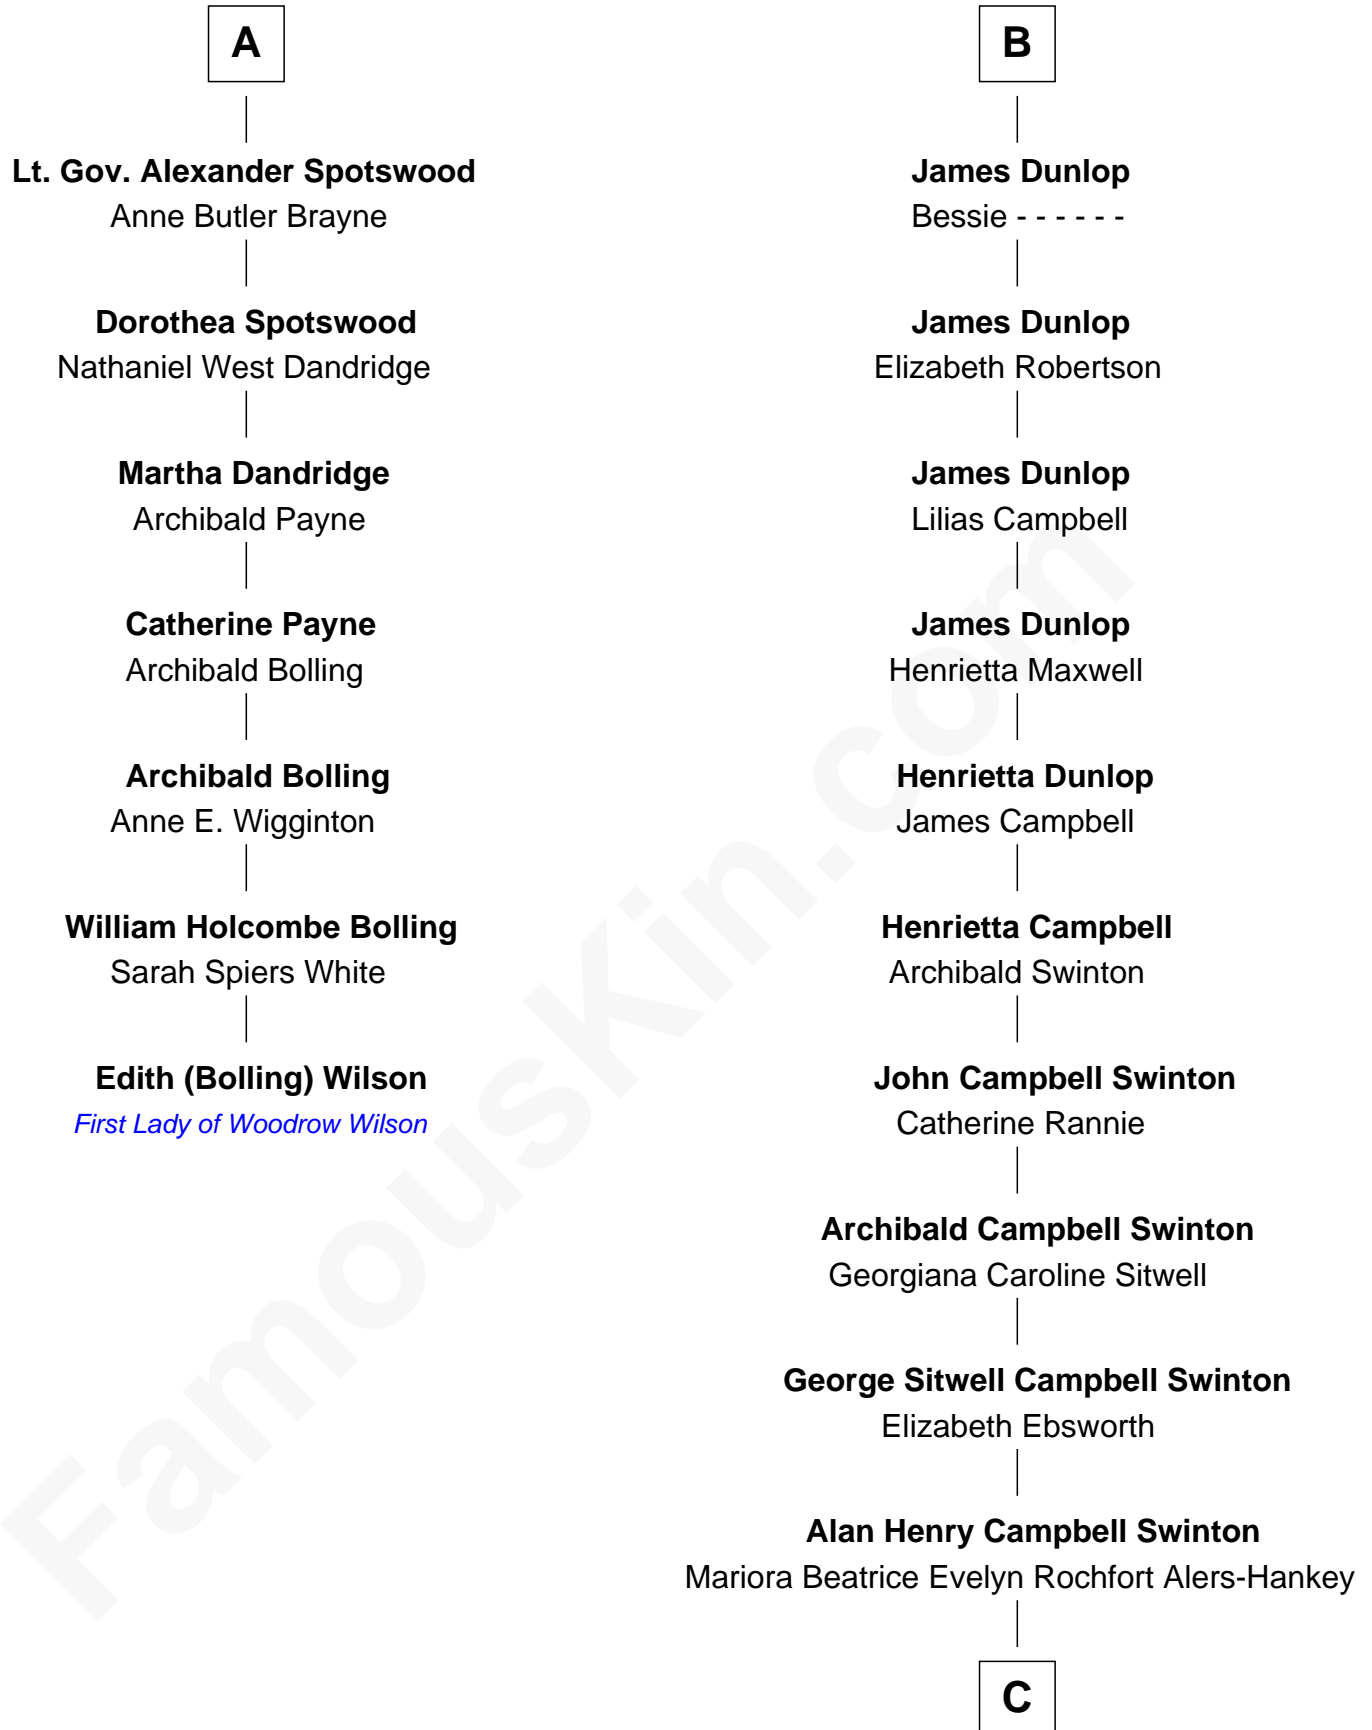

## Relationship Chart of

### Edith (Bolling) Wilson

*First Lady of President Woodrow Wilson*

13th cousin 5 times removed of

**Tilda Swinton**

*Movie Actress*

C

Sir John Swinton  
Judith Balfour Killen

Tilda Swinton  
*Movie Actress*