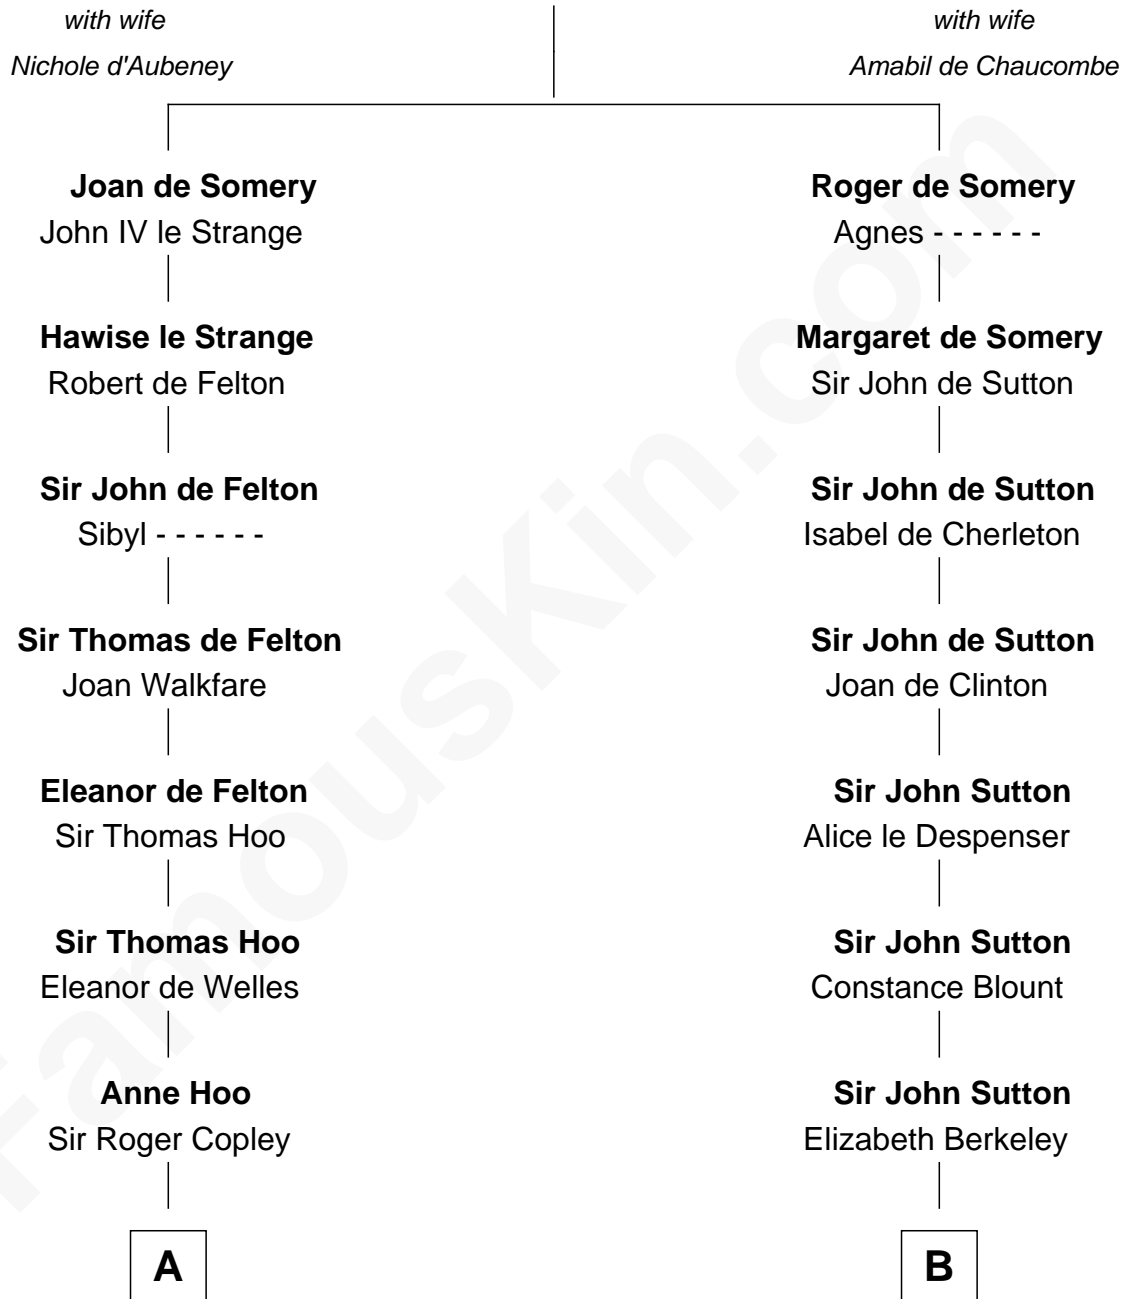

FamousKin.com

Relationship Chart of

Edith (Bolling) Wilson

First Lady of President Woodrow Wilson

20th cousin of

J.P. Morgan, Jr.

American Banker and Philanthropist

Sir Roger de Somery

C

Catherine Payne
Archibald Bolling

Archibald Bolling
Anne E. Wigginton

William Holcombe Bolling
Sarah Spiers White

Edith (Bolling) Wilson
First Lady of Woodrow Wilson

D

William Gedney Tracy
Rachel Huntington