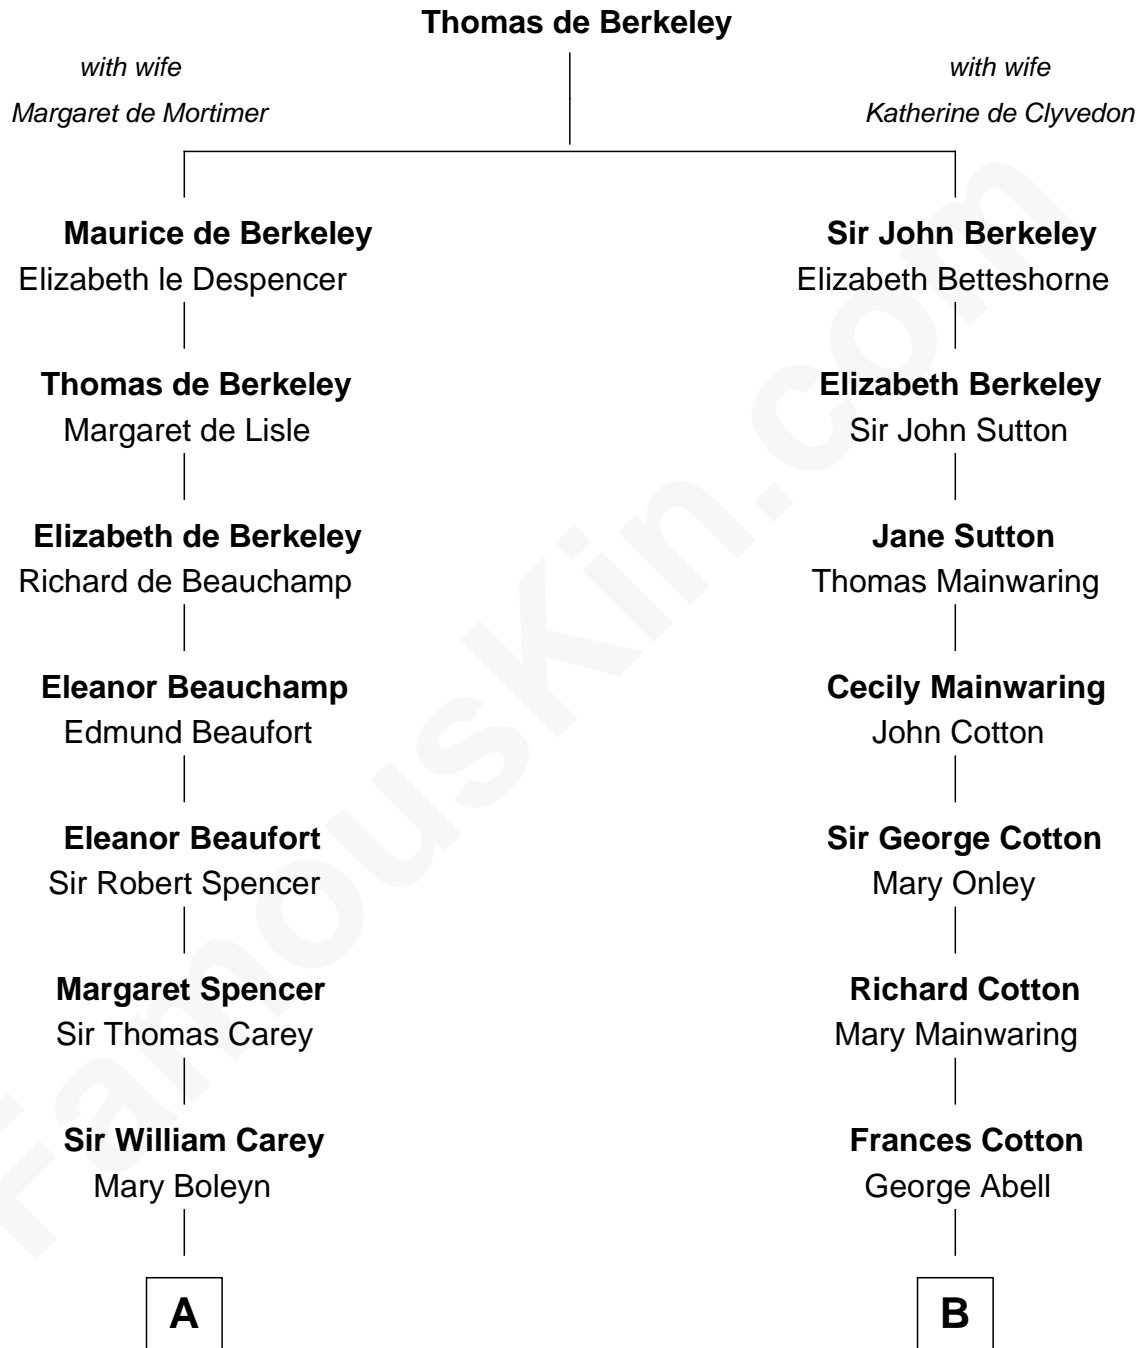

FamousKin.com

Relationship Chart of

Edith (Bolling) Wilson

First Lady of President Woodrow Wilson

15th cousin 3 times removed of

J.P. Morgan, Jr.

American Banker and Philanthropist

C

William Holcombe Bolling

Sarah Spiers White

Edith (Bolling) Wilson

First Lady of Woodrow Wilson

FamousKin.com