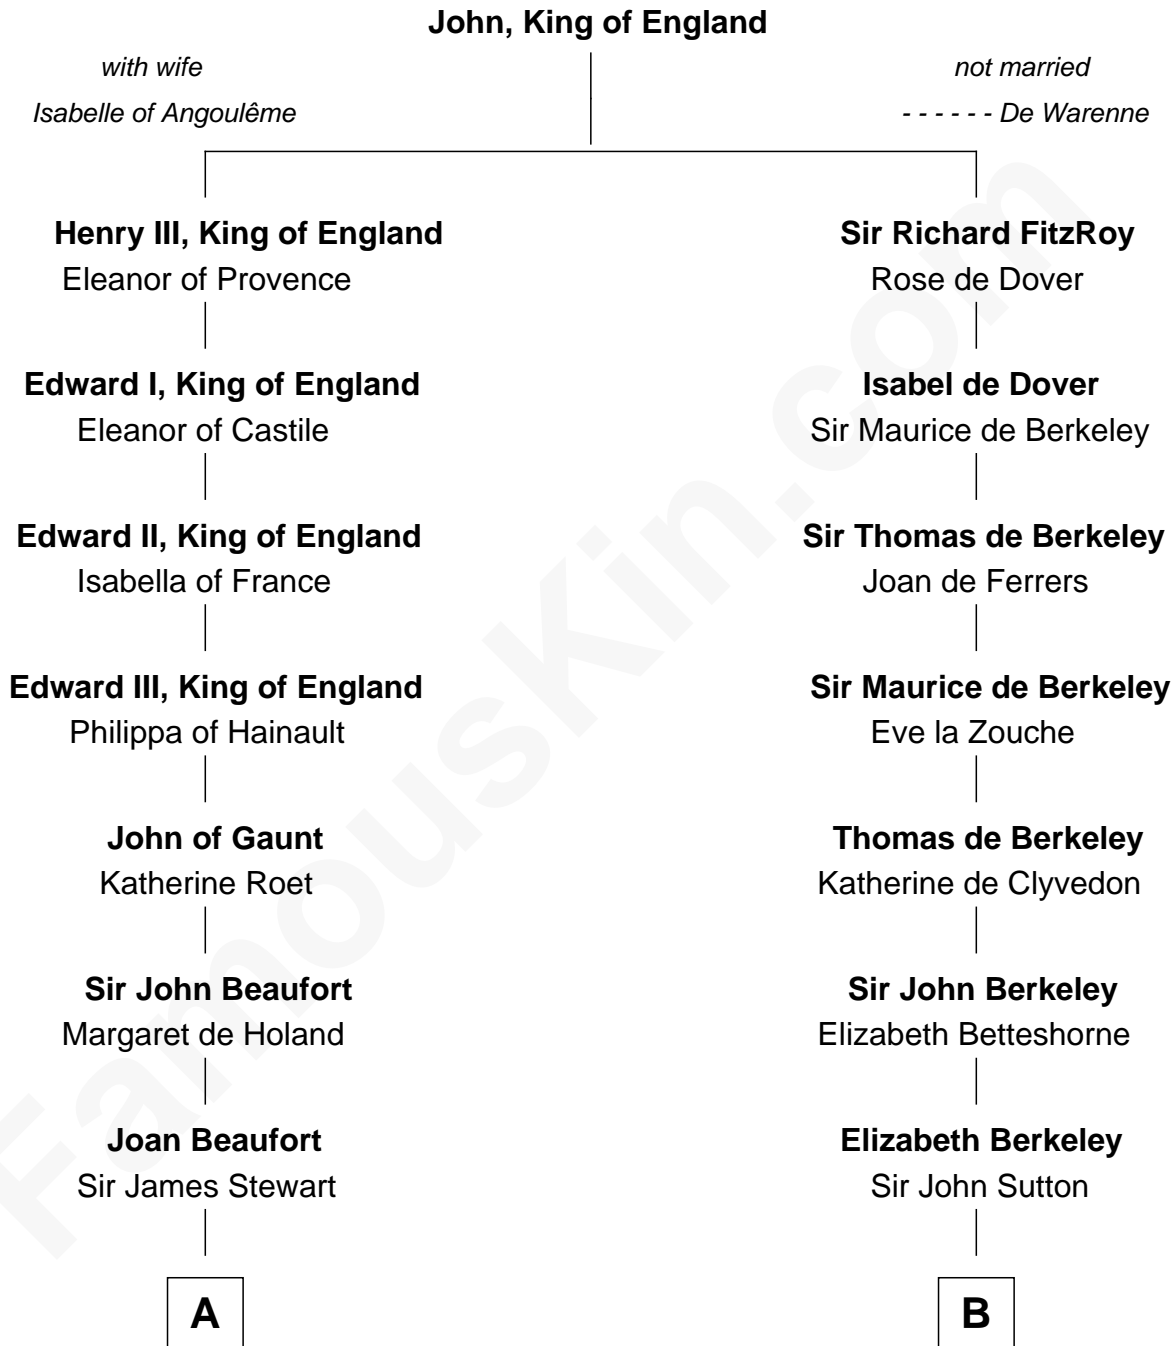

FamousKin.com

Relationship Chart of

Edith (Bolling) Wilson

First Lady of President Woodrow Wilson

20th cousin of

J.P. Morgan, Jr.

American Banker and Philanthropist

C

Catherine Payne

Archibald Bolling

Archibald Bolling

Anne E. Wigginton

William Holcombe Bolling

Sarah Spiers White

Edith (Bolling) Wilson

First Lady of Woodrow Wilson