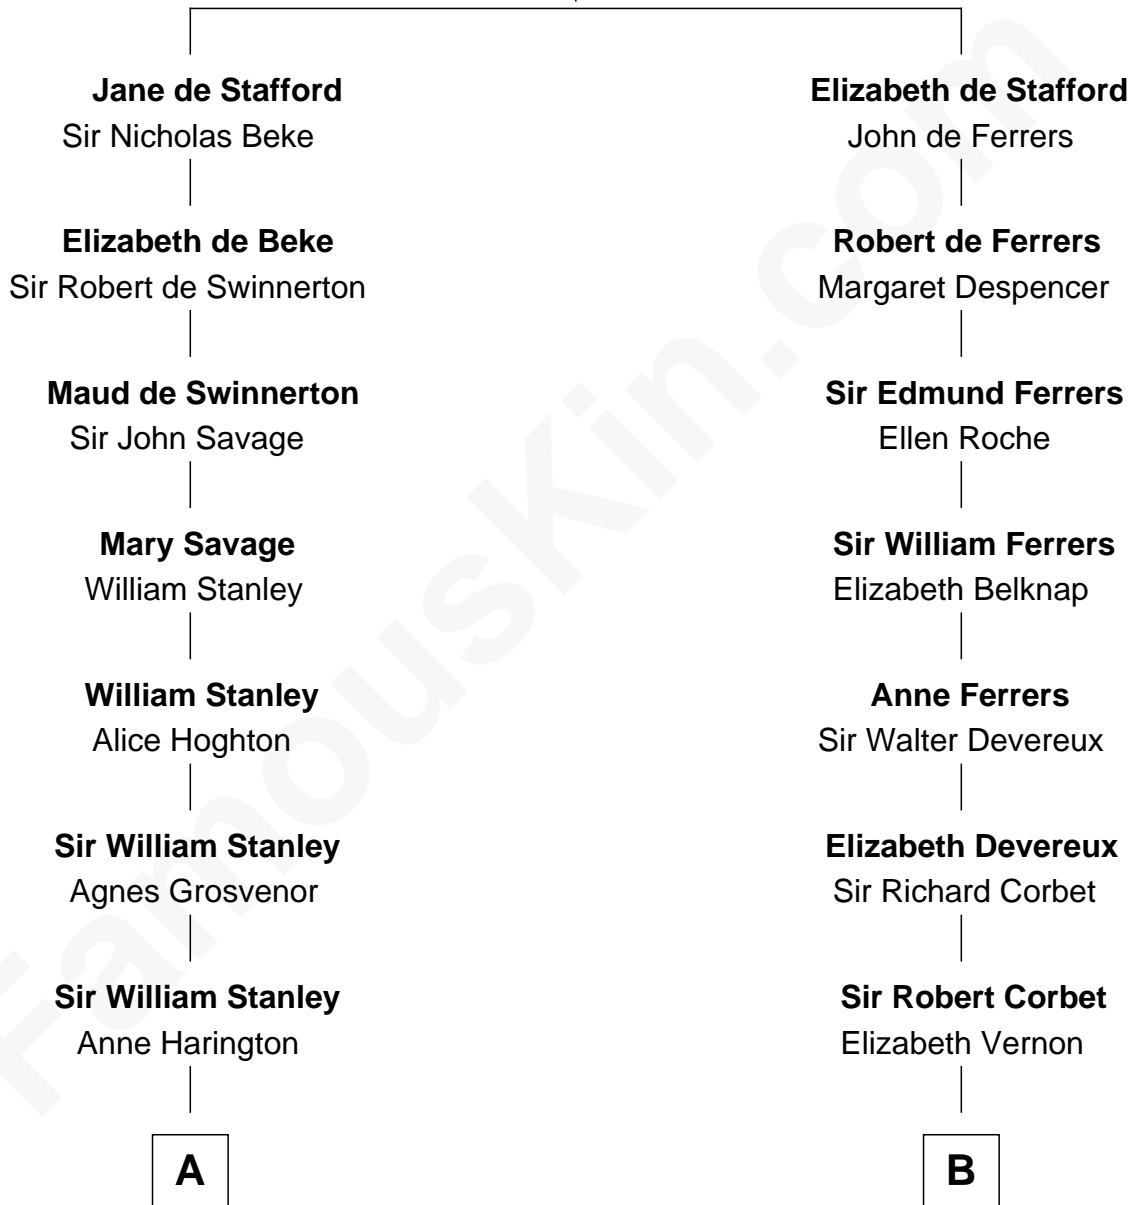

Ralph de Stafford

with wife
Katherine de Hastang

with wife
Margaret de Audley