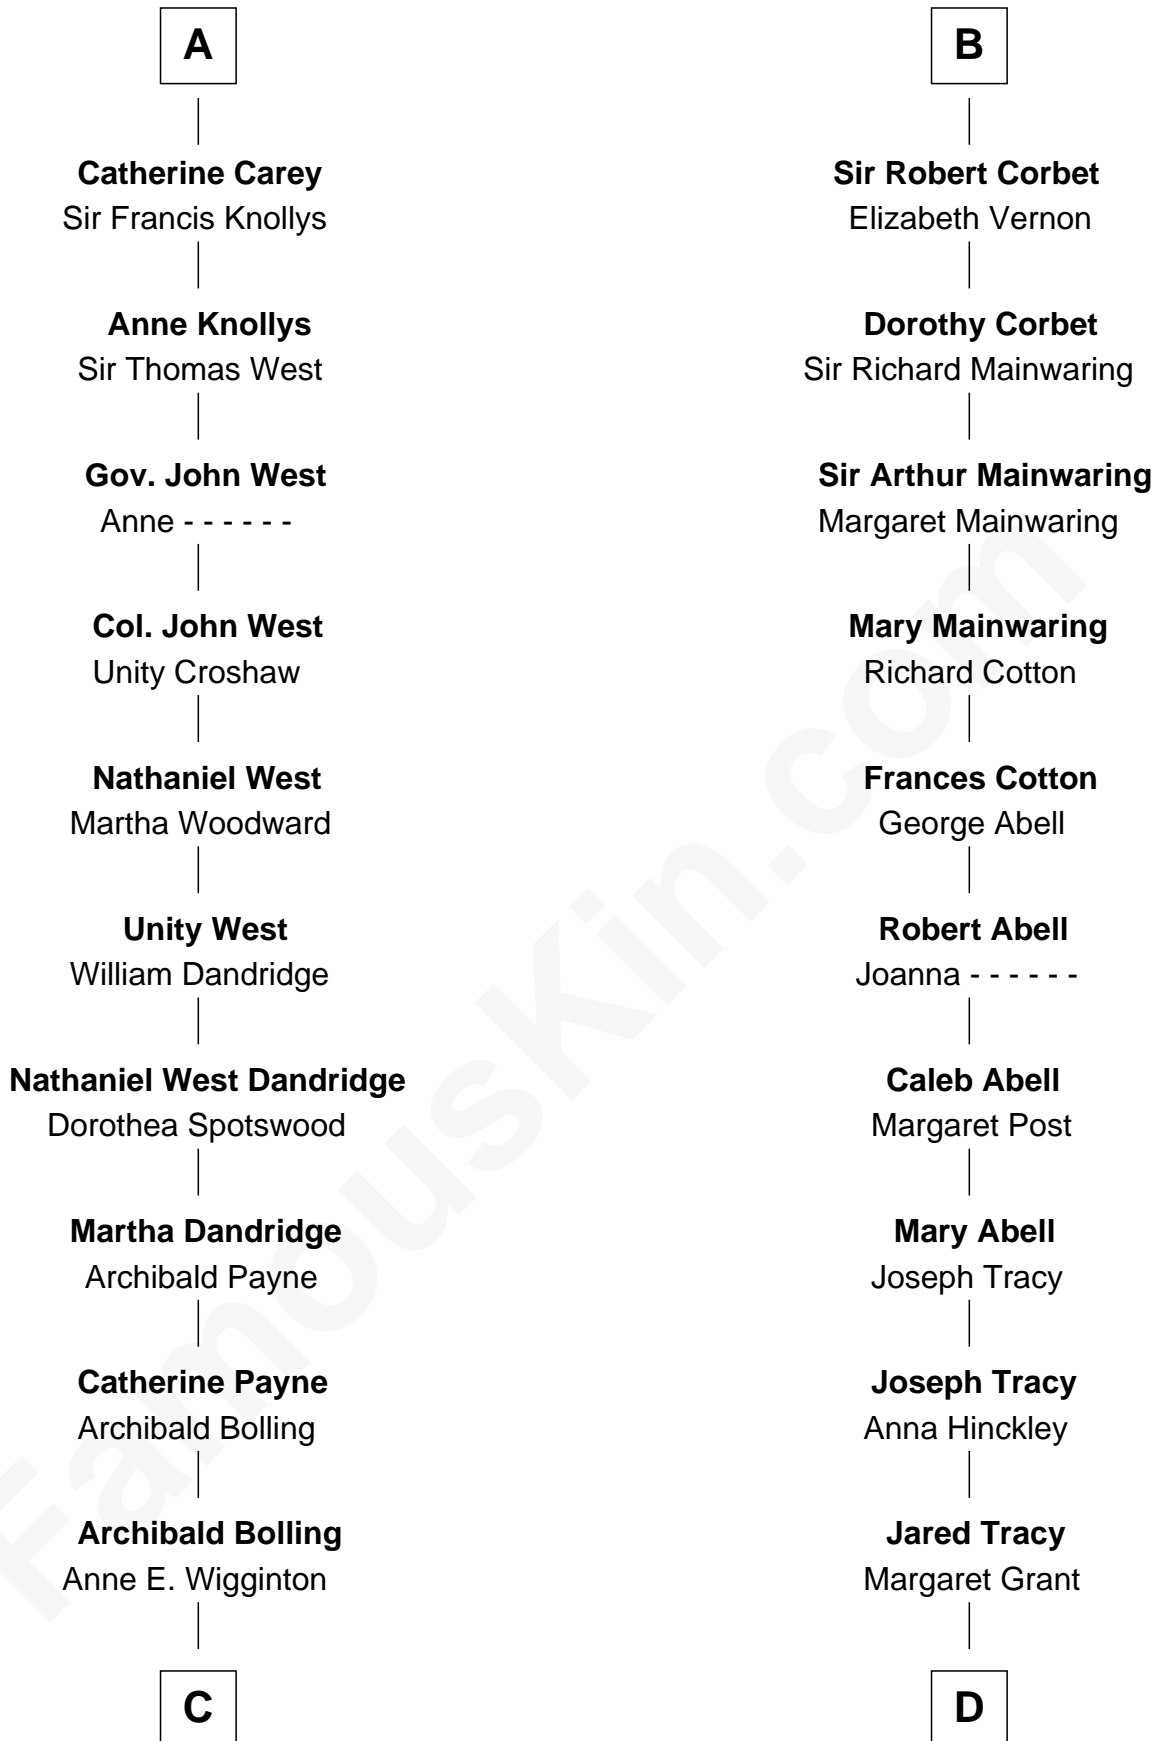

FamousKin.com

Relationship Chart of

Edith (Bolling) Wilson

First Lady of President Woodrow Wilson

18th cousin 2 times removed of

J.P. Morgan, Jr.

American Banker and Philanthropist

Hugh le Despencer

Eleanor de Clare

Elizabeth le Despencer

Maurice de Berkeley

Thomas de Berkeley

Margaret de Lisle

Elizabeth de Berkeley

Richard de Beauchamp

Eleanor Beauchamp

Edmund Beaufort

Eleanor Beaufort

Sir Robert Spencer

Margaret Spencer

Sir Thomas Carey

Sir William Carey

Mary Boleyn

A

Sir William Ferrers

Elizabeth Belknap

Anne Ferrers

Sir Walter Devereux

Elizabeth Devereux

Sir Richard Corbet

B

C