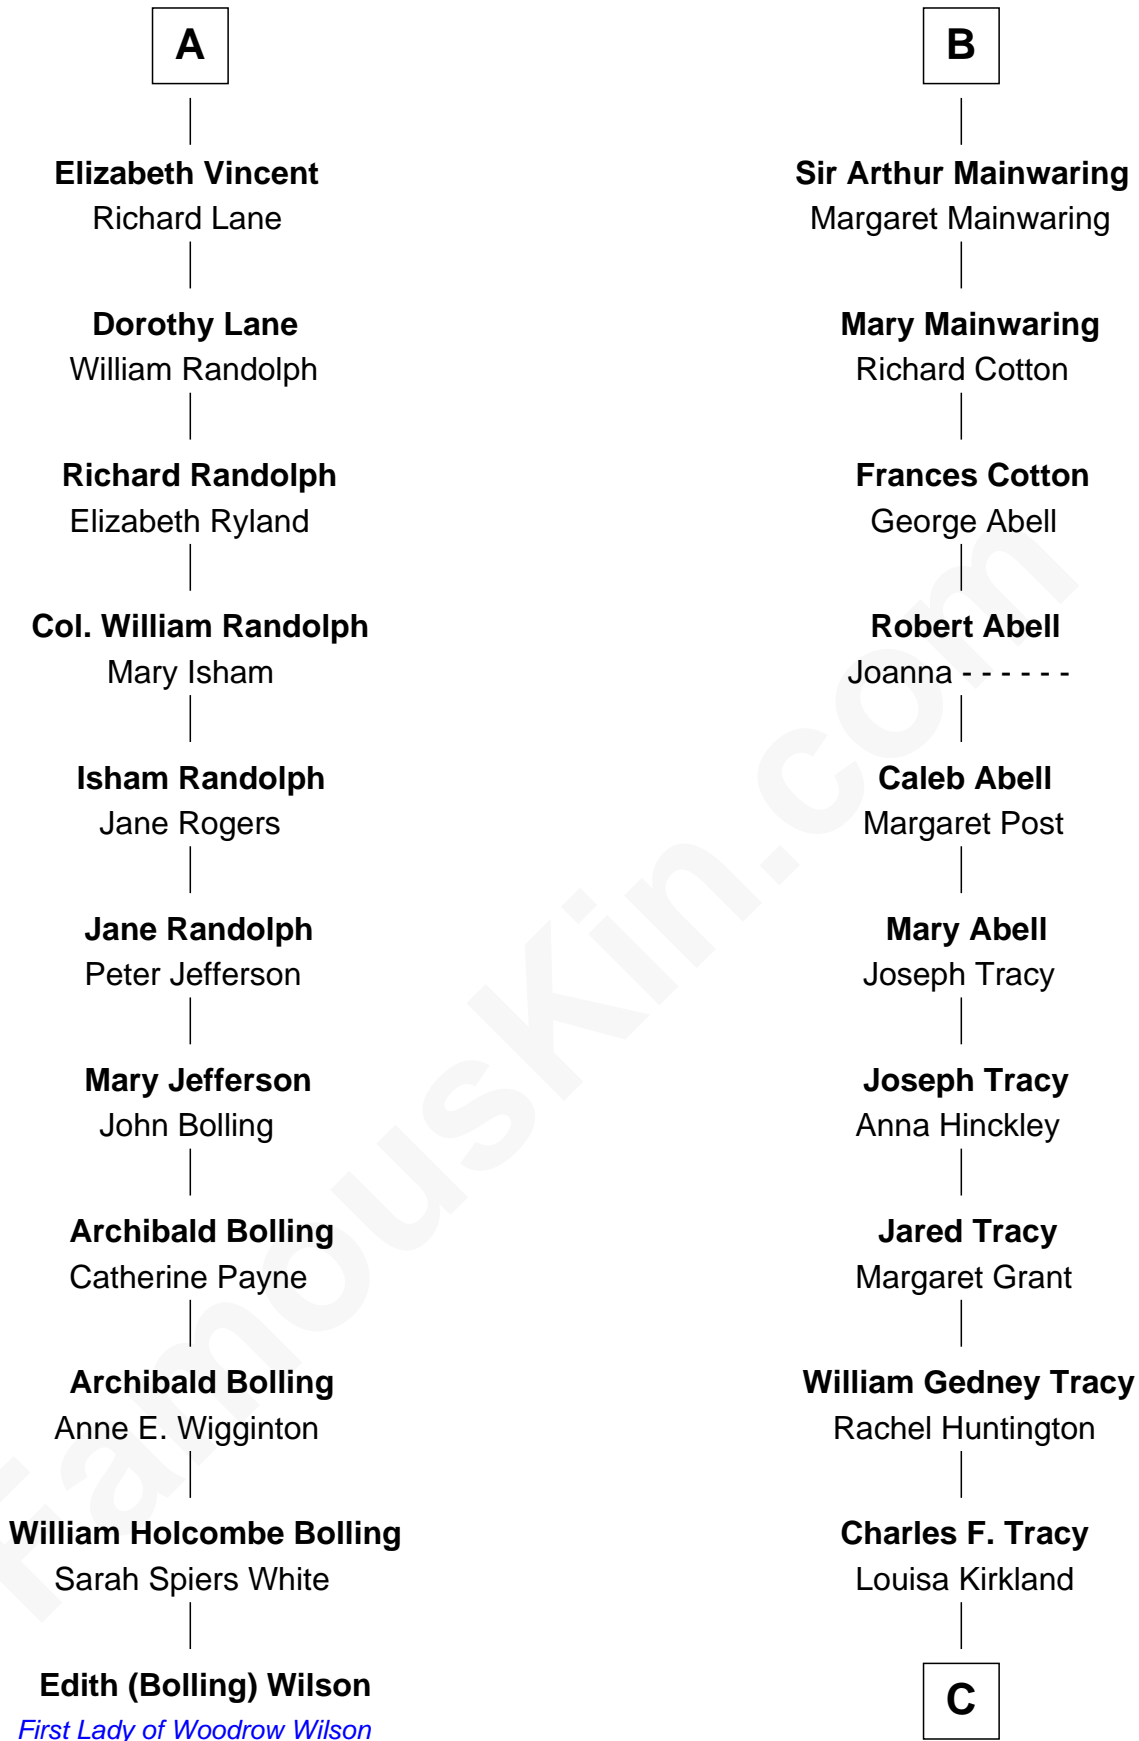

## Relationship Chart of

### Edith (Bolling) Wilson

*First Lady of President Woodrow Wilson*

17th cousin 1 time removed of

**J.P. Morgan, Jr.**

*American Banker and Philanthropist*

C

Frances Louisa Tracy  
John Pierpont Morgan

J.P. Morgan, Jr.  
*American Banker and Philanthropist*