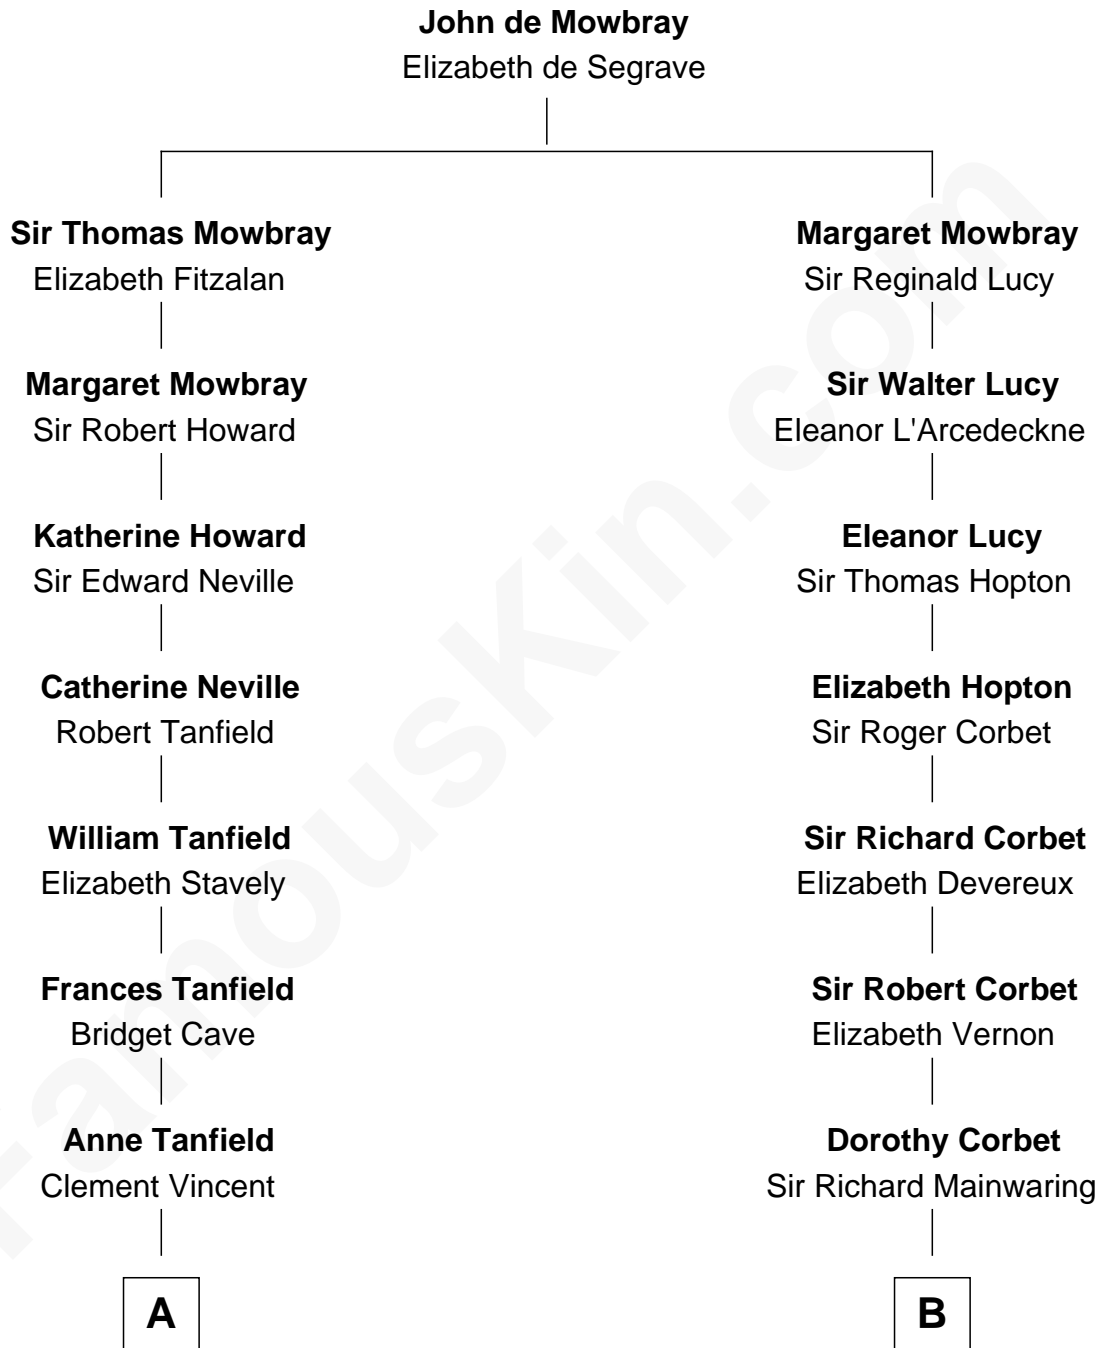

## Relationship Chart of

### Edith (Bolling) Wilson

*First Lady of President Woodrow Wilson*

17th cousin 1 time removed of

**J.P. Morgan, Jr.**

*American Banker and Philanthropist*

C

Frances Louisa Tracy  
John Pierpont Morgan

J.P. Morgan, Jr.  
*American Banker and Philanthropist*