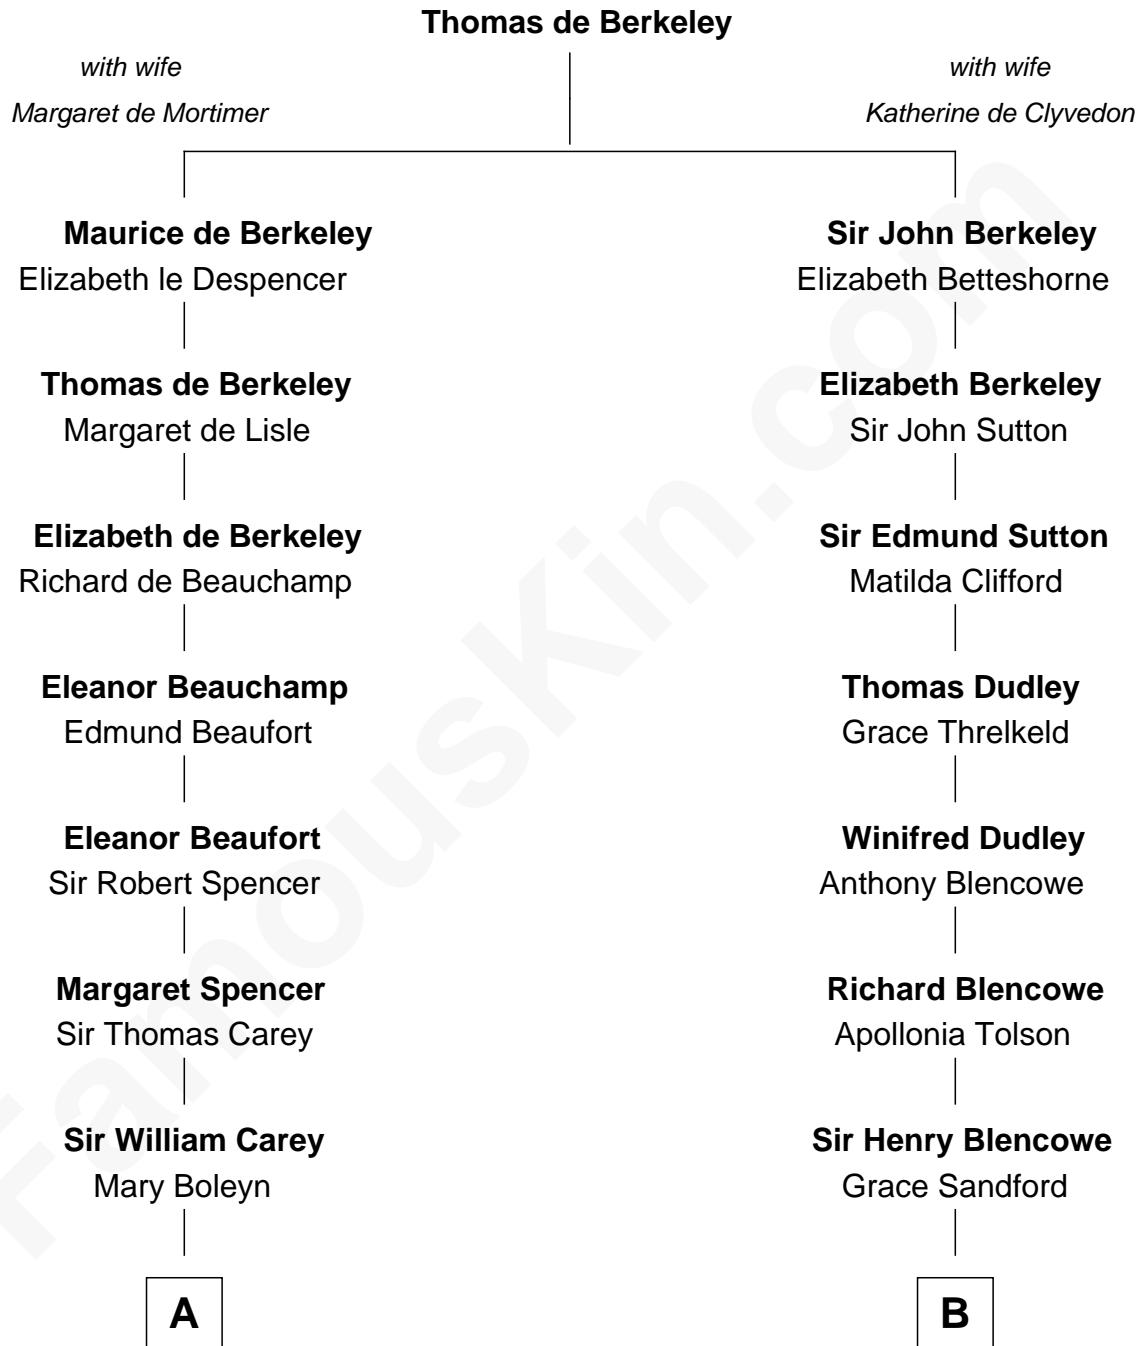

## Relationship Chart of

### Edith (Bolling) Wilson

*First Lady of President Woodrow Wilson*

15th cousin 3 times removed of

**Fitzhugh Lee**

*40th Governor of Virginia*

C

William Holcombe Bolling

Sarah Spiers White