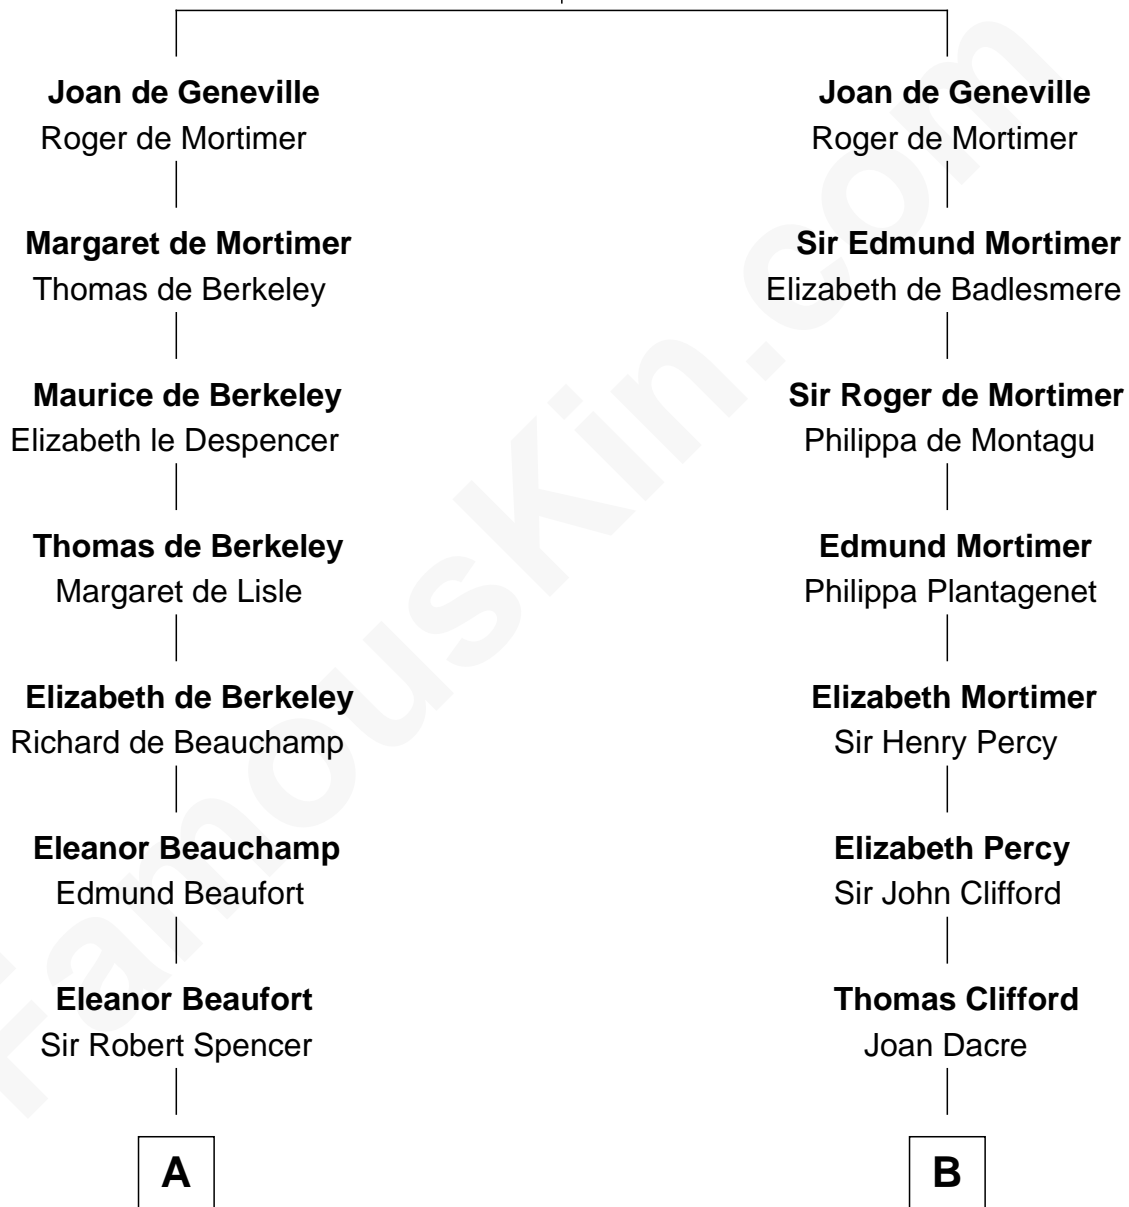

FamousKin.com

Relationship Chart of

Edith (Bolling) Wilson

First Lady of President Woodrow Wilson

20th cousin of

Fitzhugh Lee

40th Governor of Virginia

Piers de Geneville
Jeanne of Lusignan

C

Catherine Payne
Archibald Bolling

Archibald Bolling
Anne E. Wigginton

William Holcombe Bolling
Sarah Spiers White

Edith (Bolling) Wilson
First Lady of Woodrow Wilson

D

George Mason
Anne Eilbeck

Gen. John Mason
Anne Maria Murray

Anna Maria Mason
Sydney Smith Lee

Fitzhugh Lee
40th Governor of Virginia

FamousKin.com