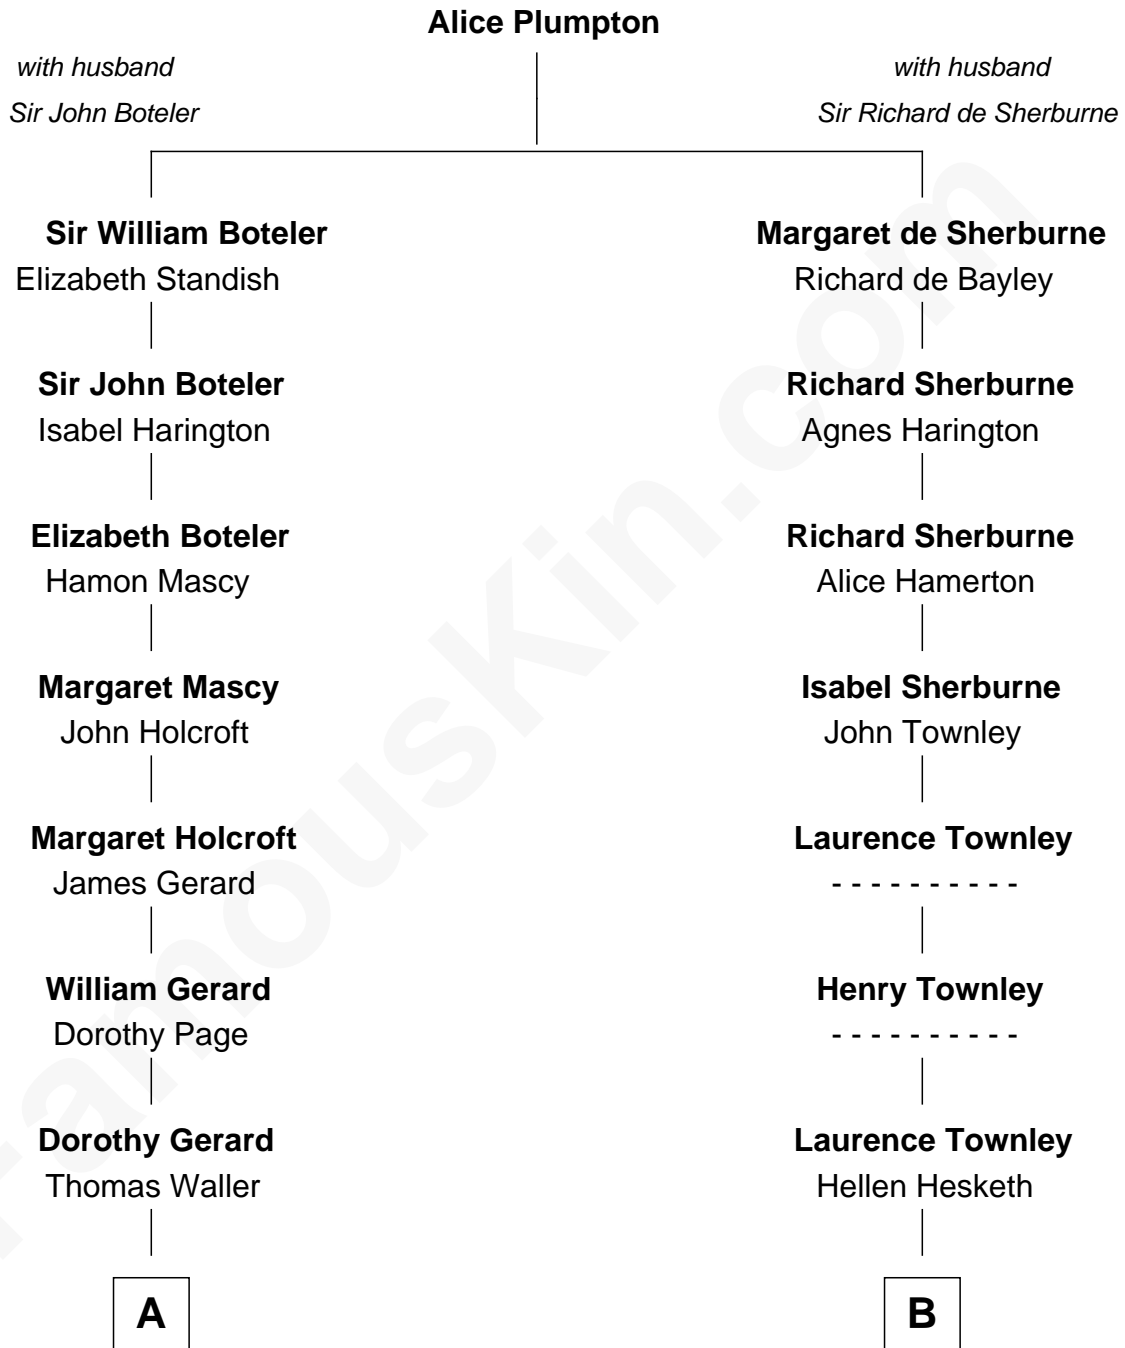

FamousKin.com

Relationship Chart of

Edith (Bolling) Wilson

First Lady of President Woodrow Wilson

16th cousin 1 time removed of

Fitzhugh Lee

40th Governor of Virginia

A

Edmund Waller

Mary Smith

Thomas Waller

Anne Keate

John Waller

Mary Pomfrett

Col. John Waller

Dorothy King

William Waller

Anne Stanard

Martha Waller

Gabriel Jones

Anne Jones

William Scott

Harriet B. Scott

Benjamin Wigginton