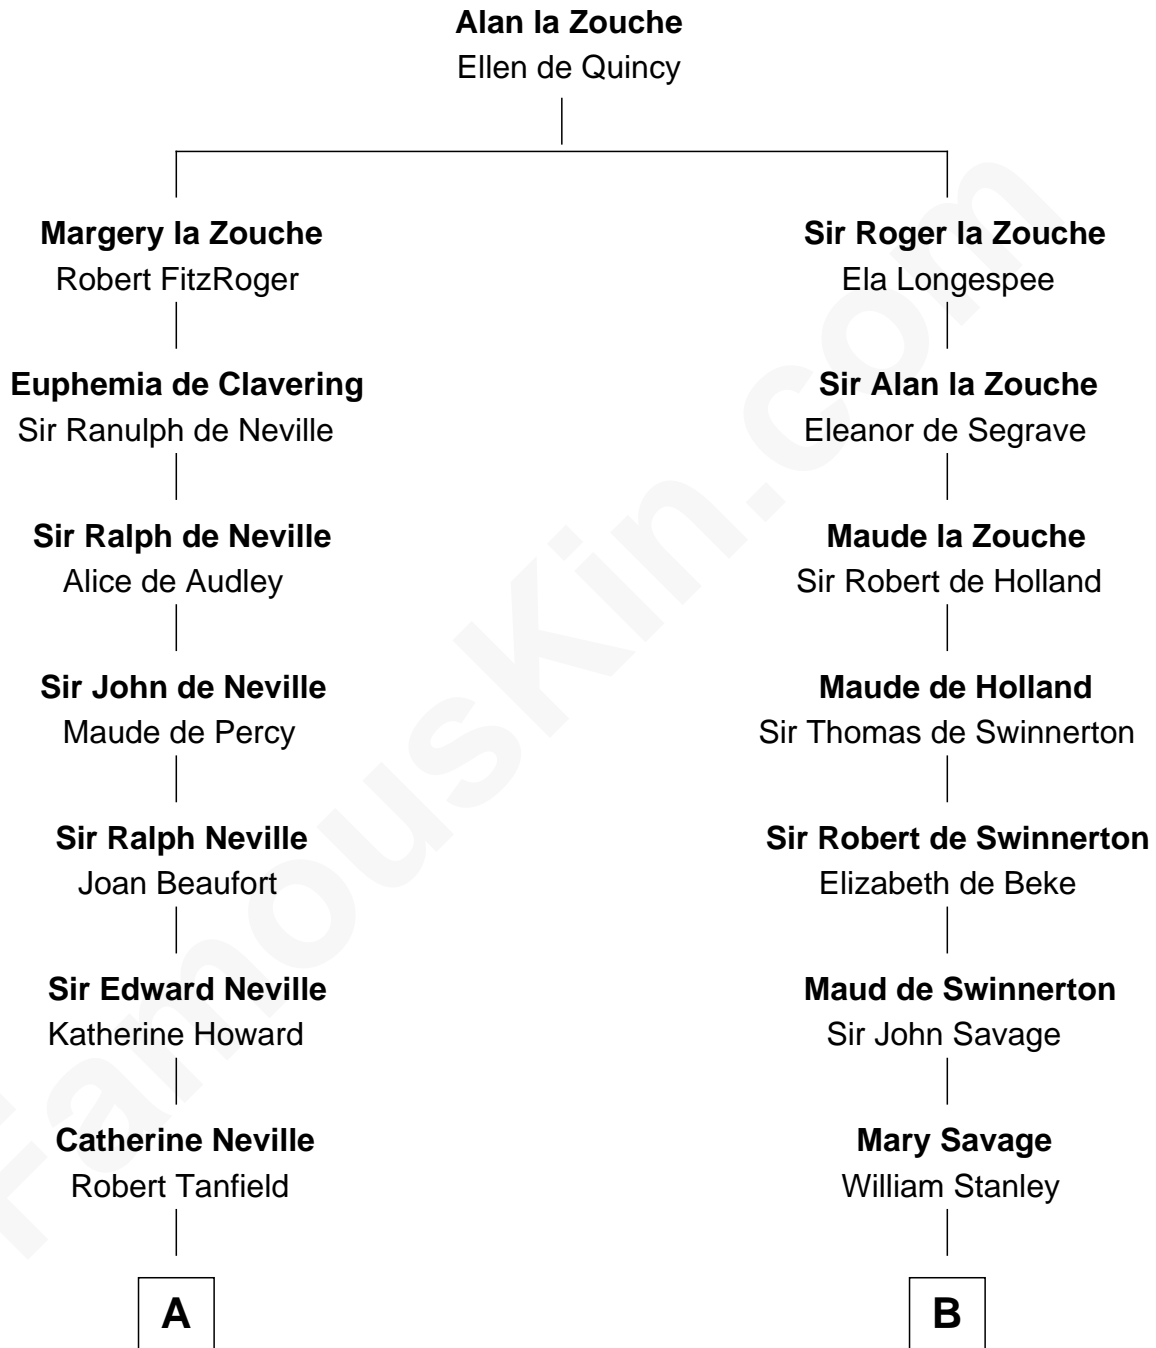

FamousKin.com

Relationship Chart of

Edith (Bolling) Wilson

First Lady of President Woodrow Wilson

17th cousin 3 times removed of

Thomas Sim Lee

2nd and 7th Governor of Maryland

C

—
Archibald Bolling

Catherine Payne

—
Archibald Bolling

Anne E. Wigginton

—
William Holcombe Bolling

Sarah Spiers White

—
Edith (Bolling) Wilson

First Lady of Woodrow Wilson