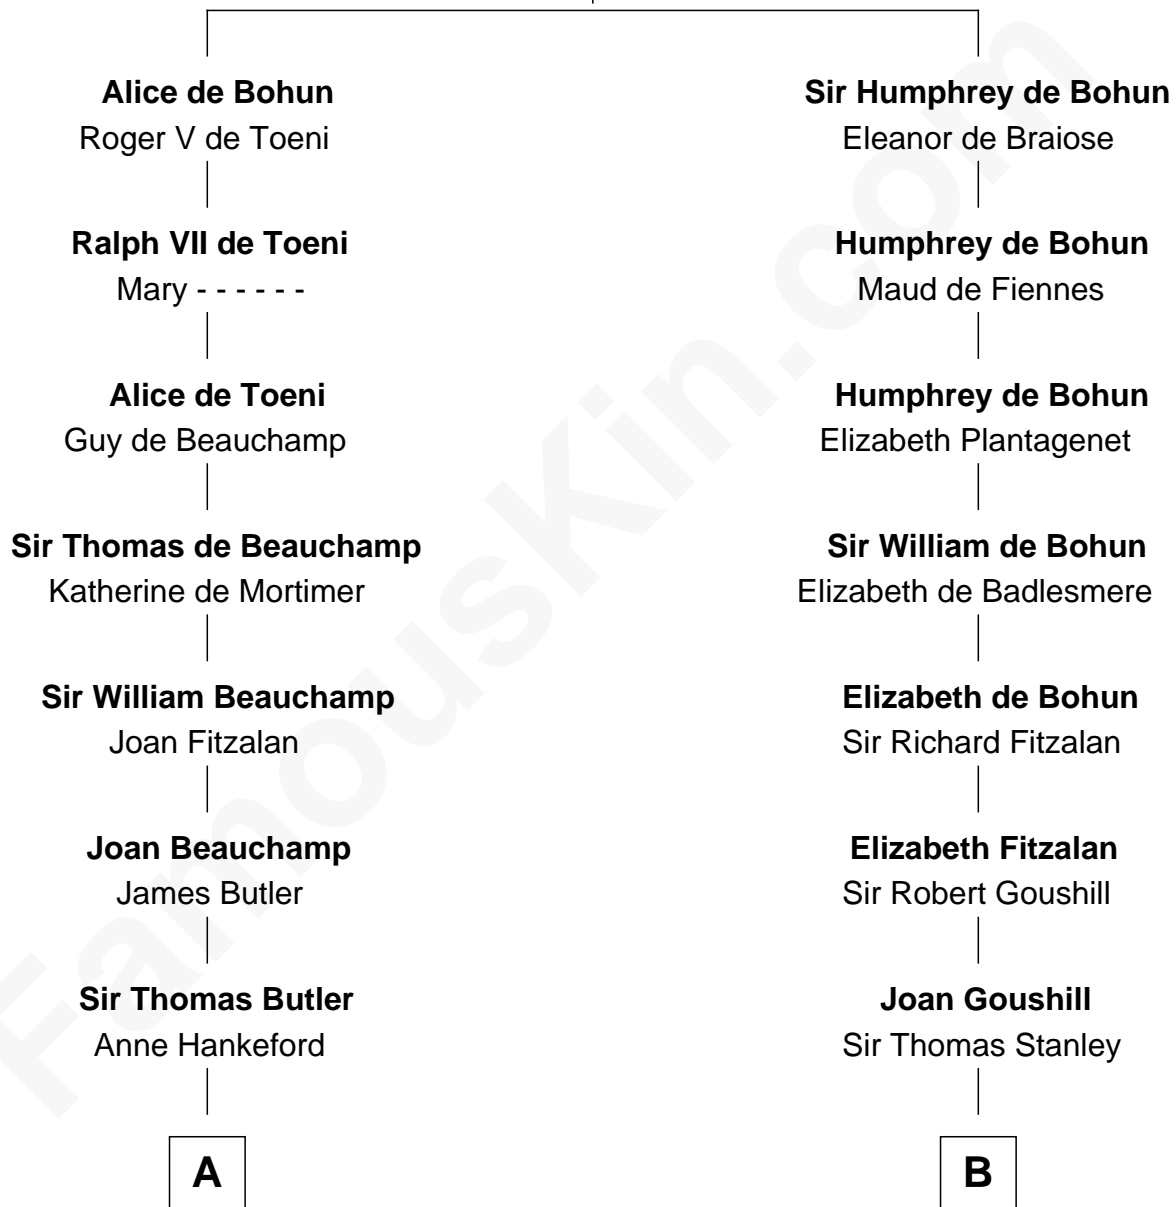

FamousKin.com

Relationship Chart of

Edith (Bolling) Wilson

First Lady of President Woodrow Wilson

17th cousin 4 times removed of

Thomas Sim Lee

2nd and 7th Governor of Maryland

Sir Humphrey de Bohun

Maud of Eu

C

—
Martha Dandridge

Archibald Payne

—
Catherine Payne

Archibald Bolling

—
Archibald Bolling

Anne E. Wigginton