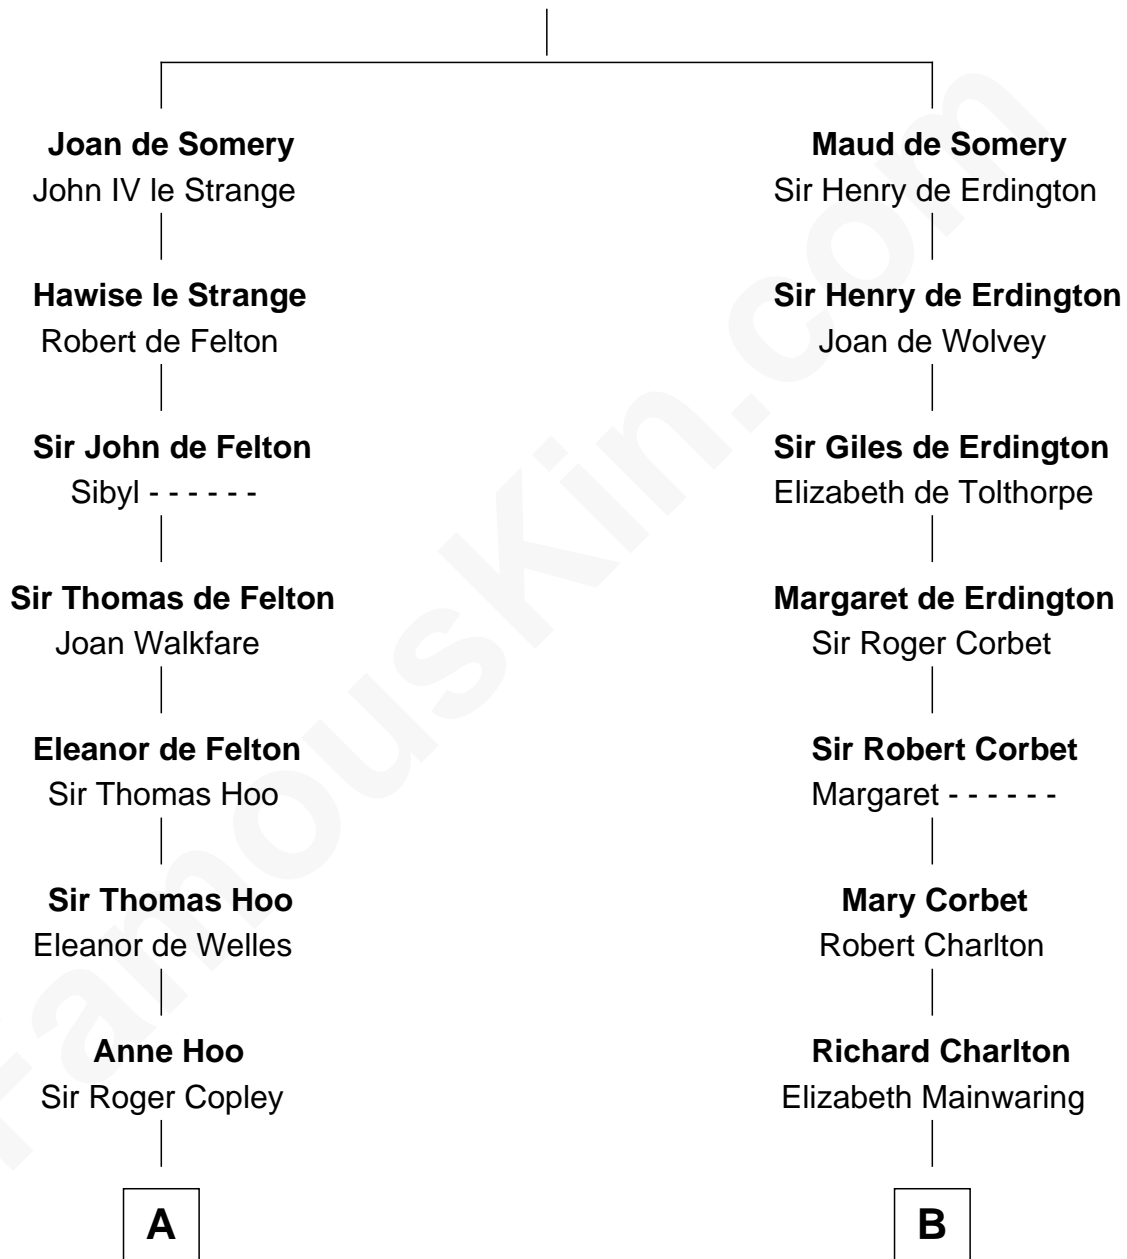

## Relationship Chart of

### Edith (Bolling) Wilson

*First Lady of President Woodrow Wilson*

17th cousin 3 times removed of

**Thomas Sim Lee**

*2nd and 7th Governor of Maryland*

**Sir Roger de Somery**

Nichole d'Aubenev

**C**

—  
**Catherine Payne**

Archibald Bolling

—  
**Archibald Bolling**

Anne E. Wigginton

—  
**William Holcombe Bolling**

Sarah Spiers White

—  
**Edith (Bolling) Wilson**

*First Lady of Woodrow Wilson*