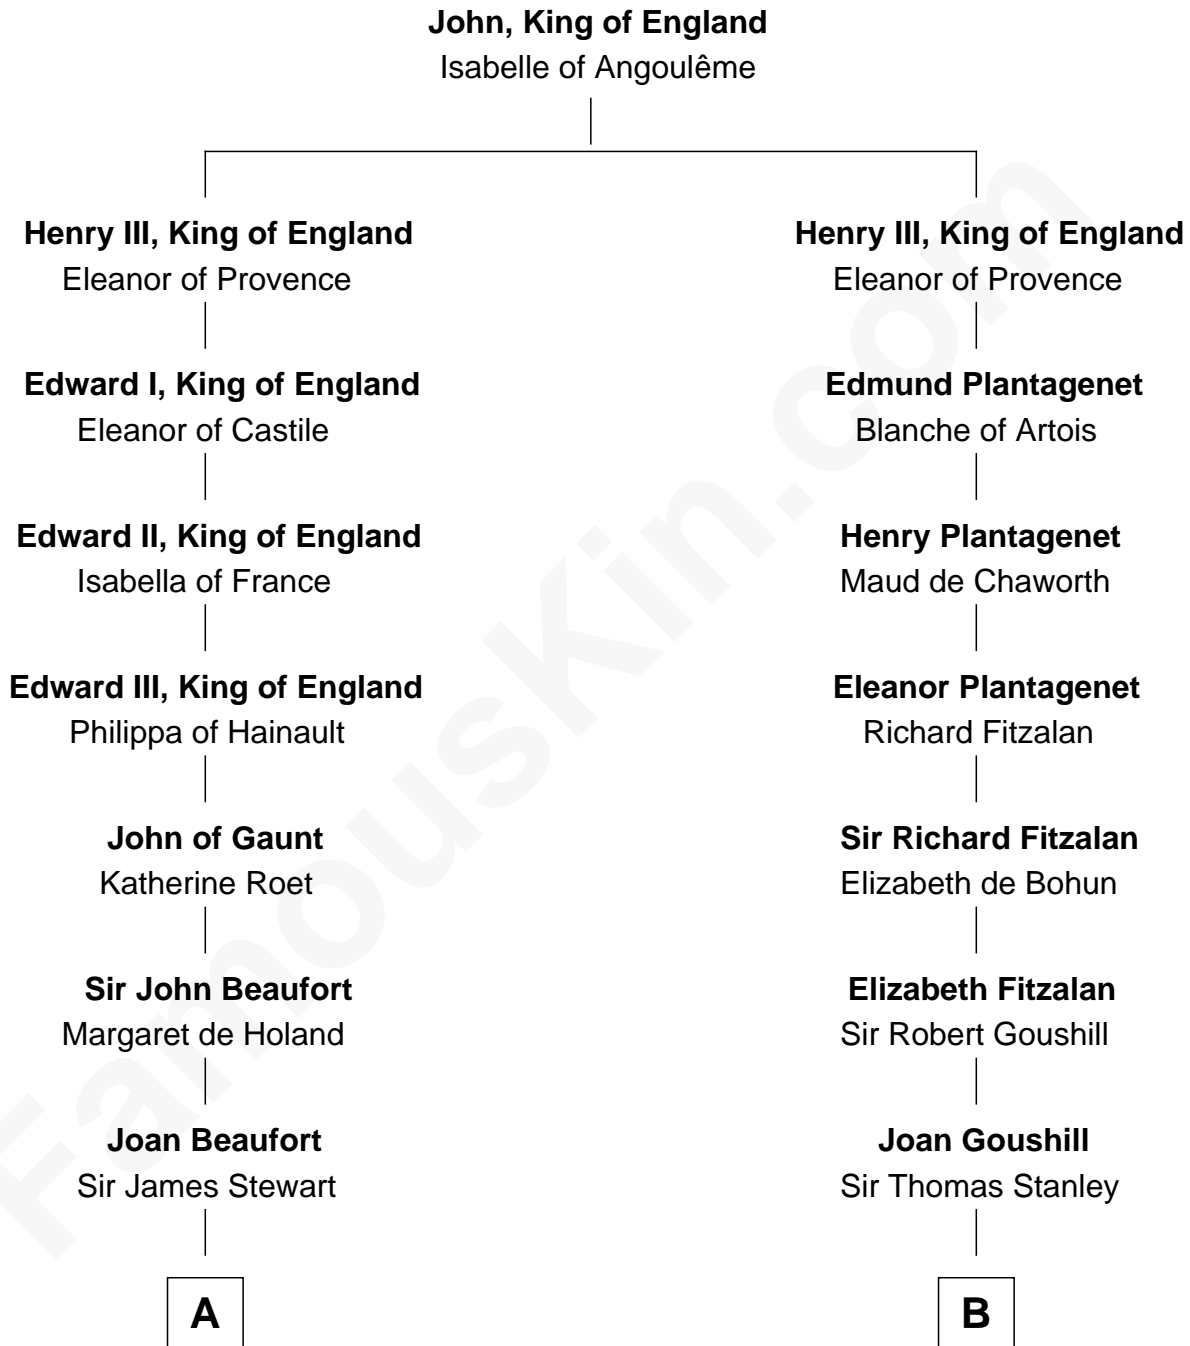

FamousKin.com

Relationship Chart of

Edith (Bolling) Wilson

First Lady of President Woodrow Wilson

17th cousin 3 times removed of

Thomas Sim Lee

2nd and 7th Governor of Maryland

C

—
Catherine Payne

Archibald Bolling

—
Archibald Bolling

Anne E. Wigginton

—
William Holcombe Bolling

Sarah Spiers White

—
Edith (Bolling) Wilson

First Lady of Woodrow Wilson