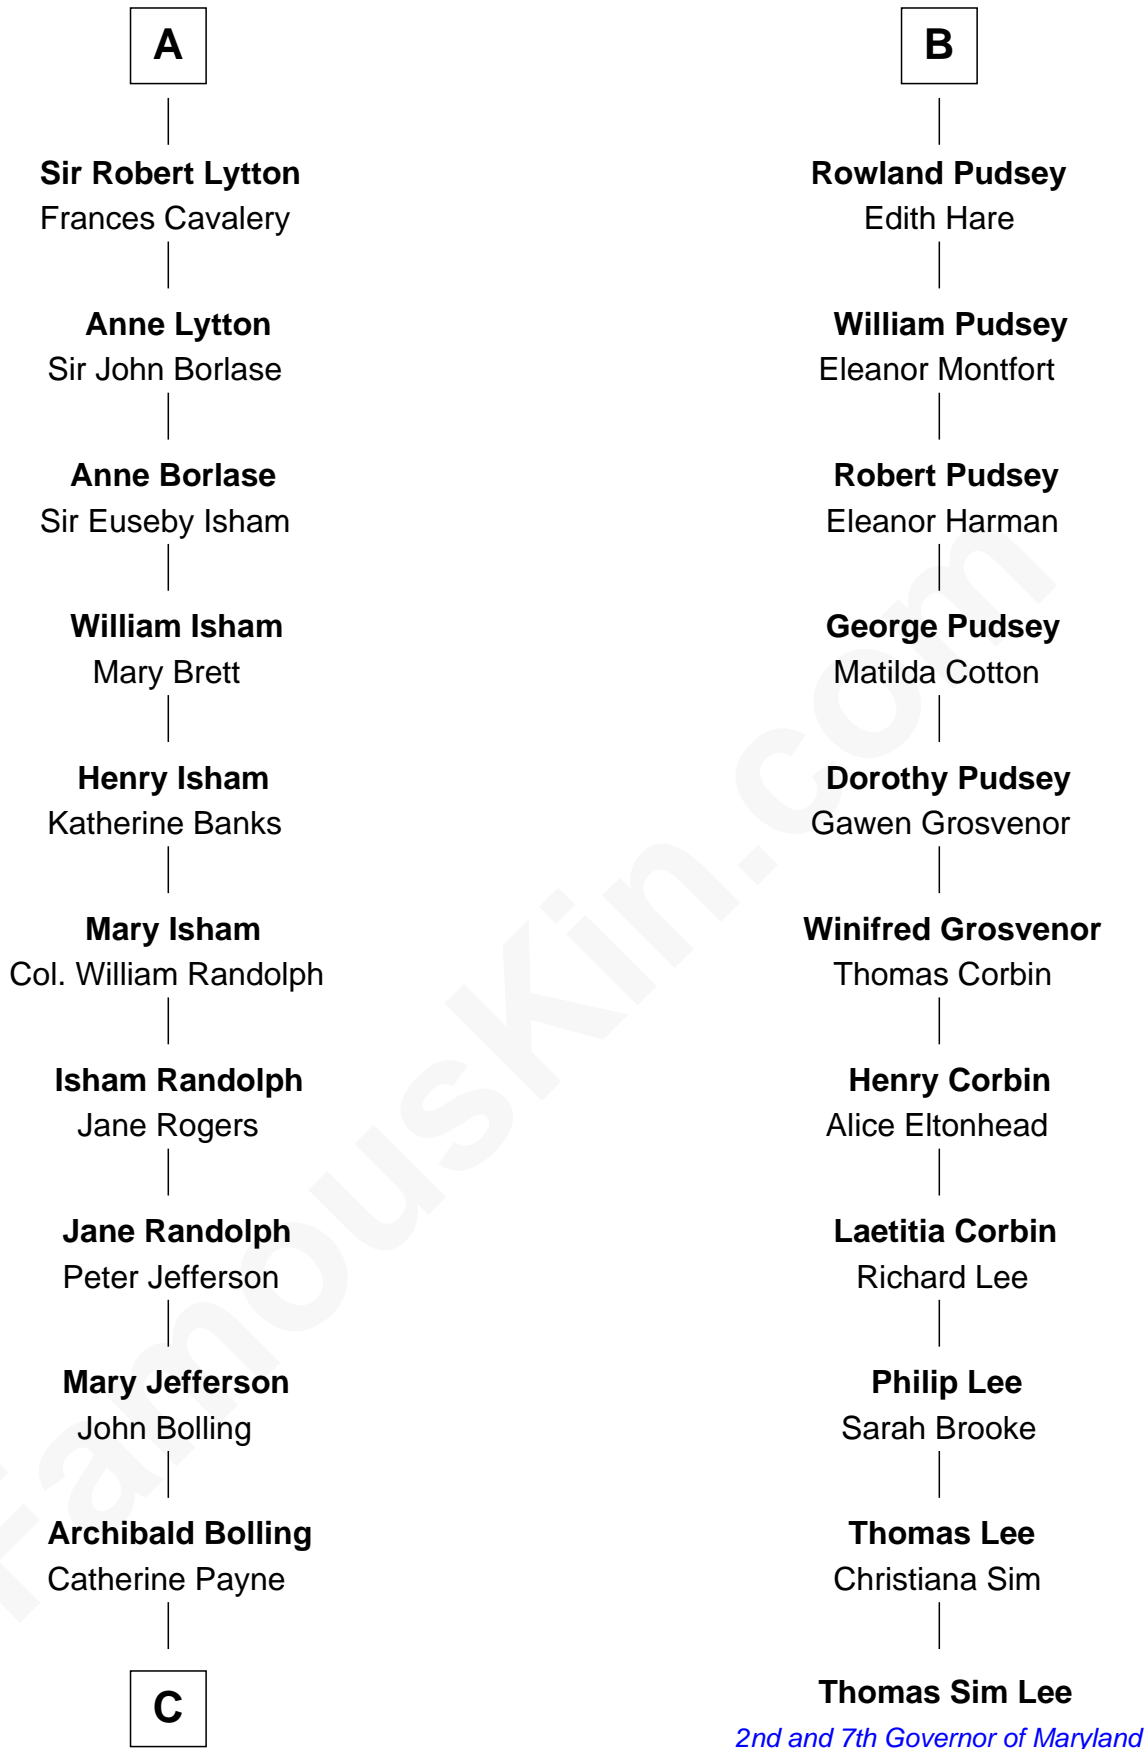

FamousKin.com

Relationship Chart of

Edith (Bolling) Wilson

First Lady of President Woodrow Wilson

17th cousin 2 times removed of

Thomas Sim Lee

2nd and 7th Governor of Maryland

Sir Geoffrey le Scrope

Henry Scrope

Joan - - - - -

Joan Scrope

Henry Fitzhugh

Henry FitzHugh

Elizabeth Grey

Eleanor Fitzhugh

Sir Thomas Tunstall

Margaret Tunstall

Sir Ralph Pudsey

Sir John Pudsey

Grace Hamerton

Henry Pudsey

Margaret Conyers

B

C

—
Archibald Bolling

Anne E. Wigginton

—
William Holcombe Bolling

Sarah Spiers White

—
Edith (Bolling) Wilson

First Lady of Woodrow Wilson

FamousKin.com