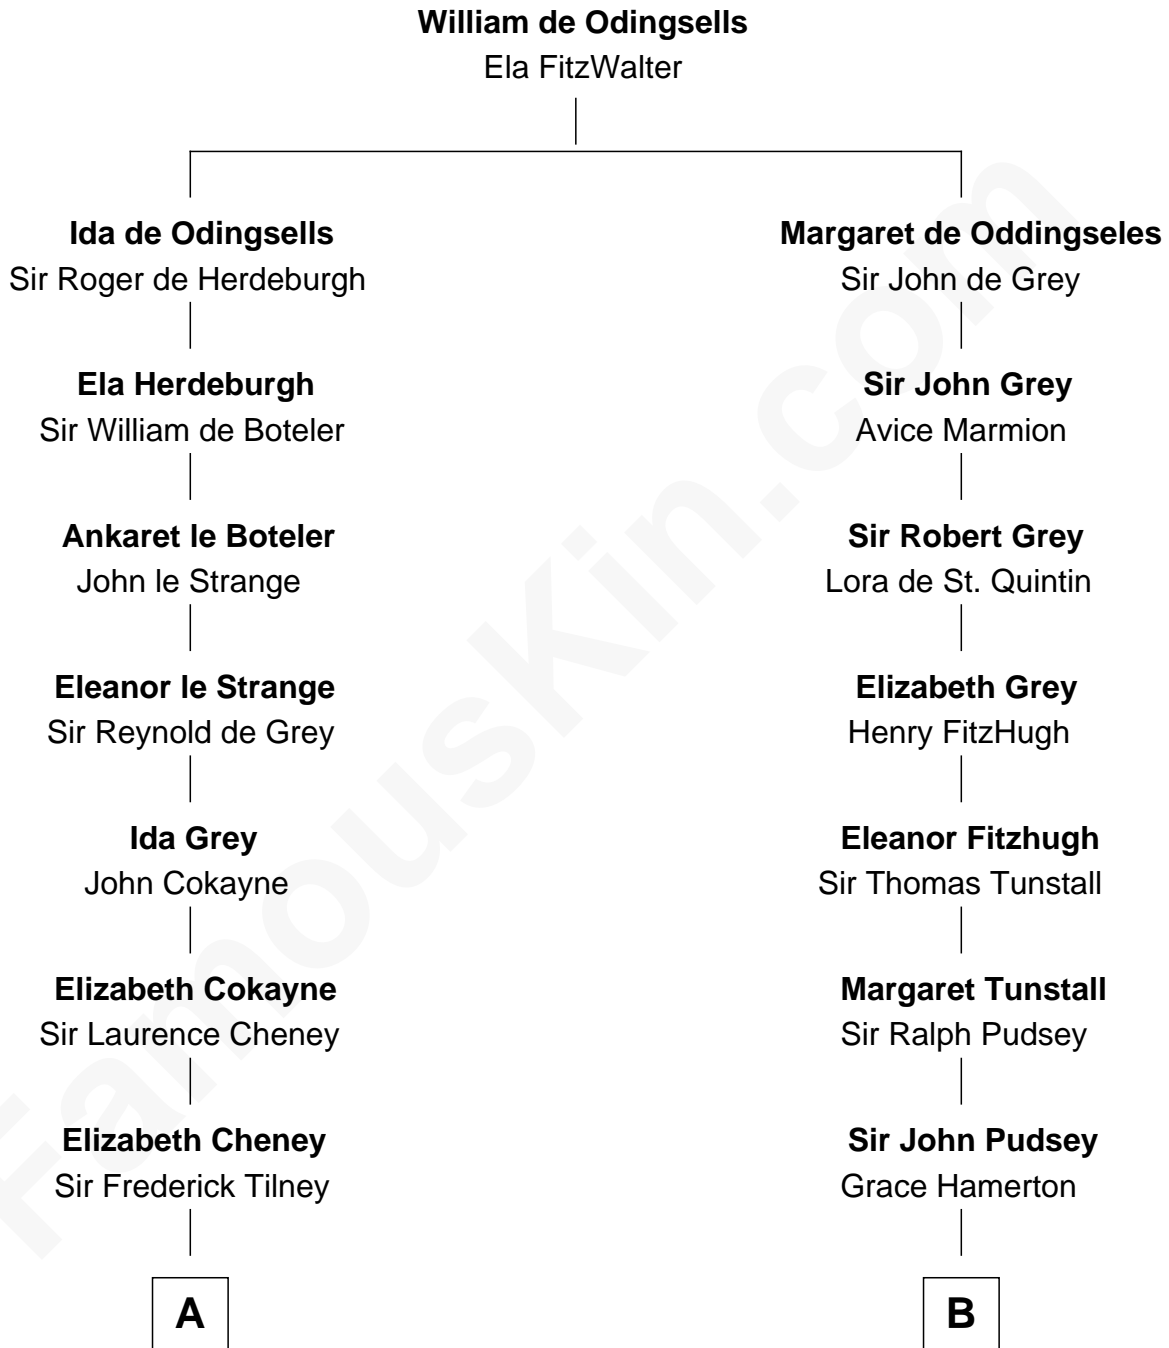

FamousKin.com

Relationship Chart of

Edith (Bolling) Wilson

First Lady of President Woodrow Wilson

18th cousin 3 times removed of

Thomas Sim Lee

2nd and 7th Governor of Maryland

C

Martha Dandridge

Archibald Payne

Catherine Payne

Archibald Bolling

Archibald Bolling

Anne E. Wigginton

William Holcombe Bolling

Sarah Spiers White