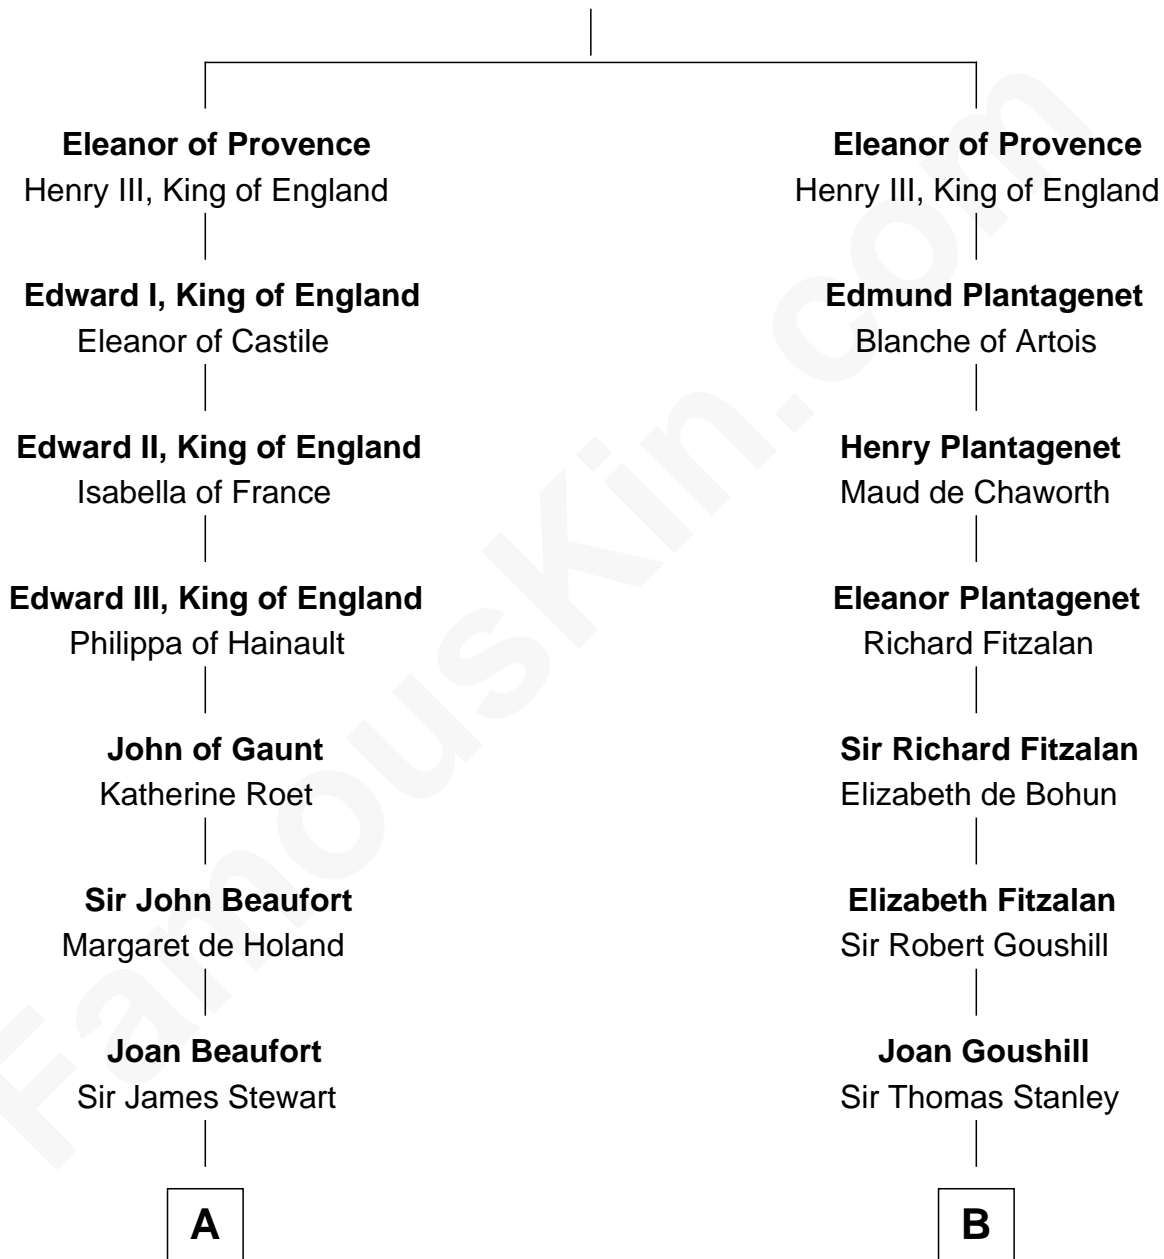

FamousKin.com

Relationship Chart of

Edith (Bolling) Wilson

First Lady of President Woodrow Wilson

17th cousin 3 times removed of

Thomas Sim Lee

2nd and 7th Governor of Maryland

Ramon Berenguer IV of Provence

Beatrice of Savoy

C

—
Catherine Payne

Archibald Bolling

—
Archibald Bolling

Anne E. Wigginton

—
William Holcombe Bolling

Sarah Spiers White

—
Edith (Bolling) Wilson

First Lady of Woodrow Wilson

FamousKin.com