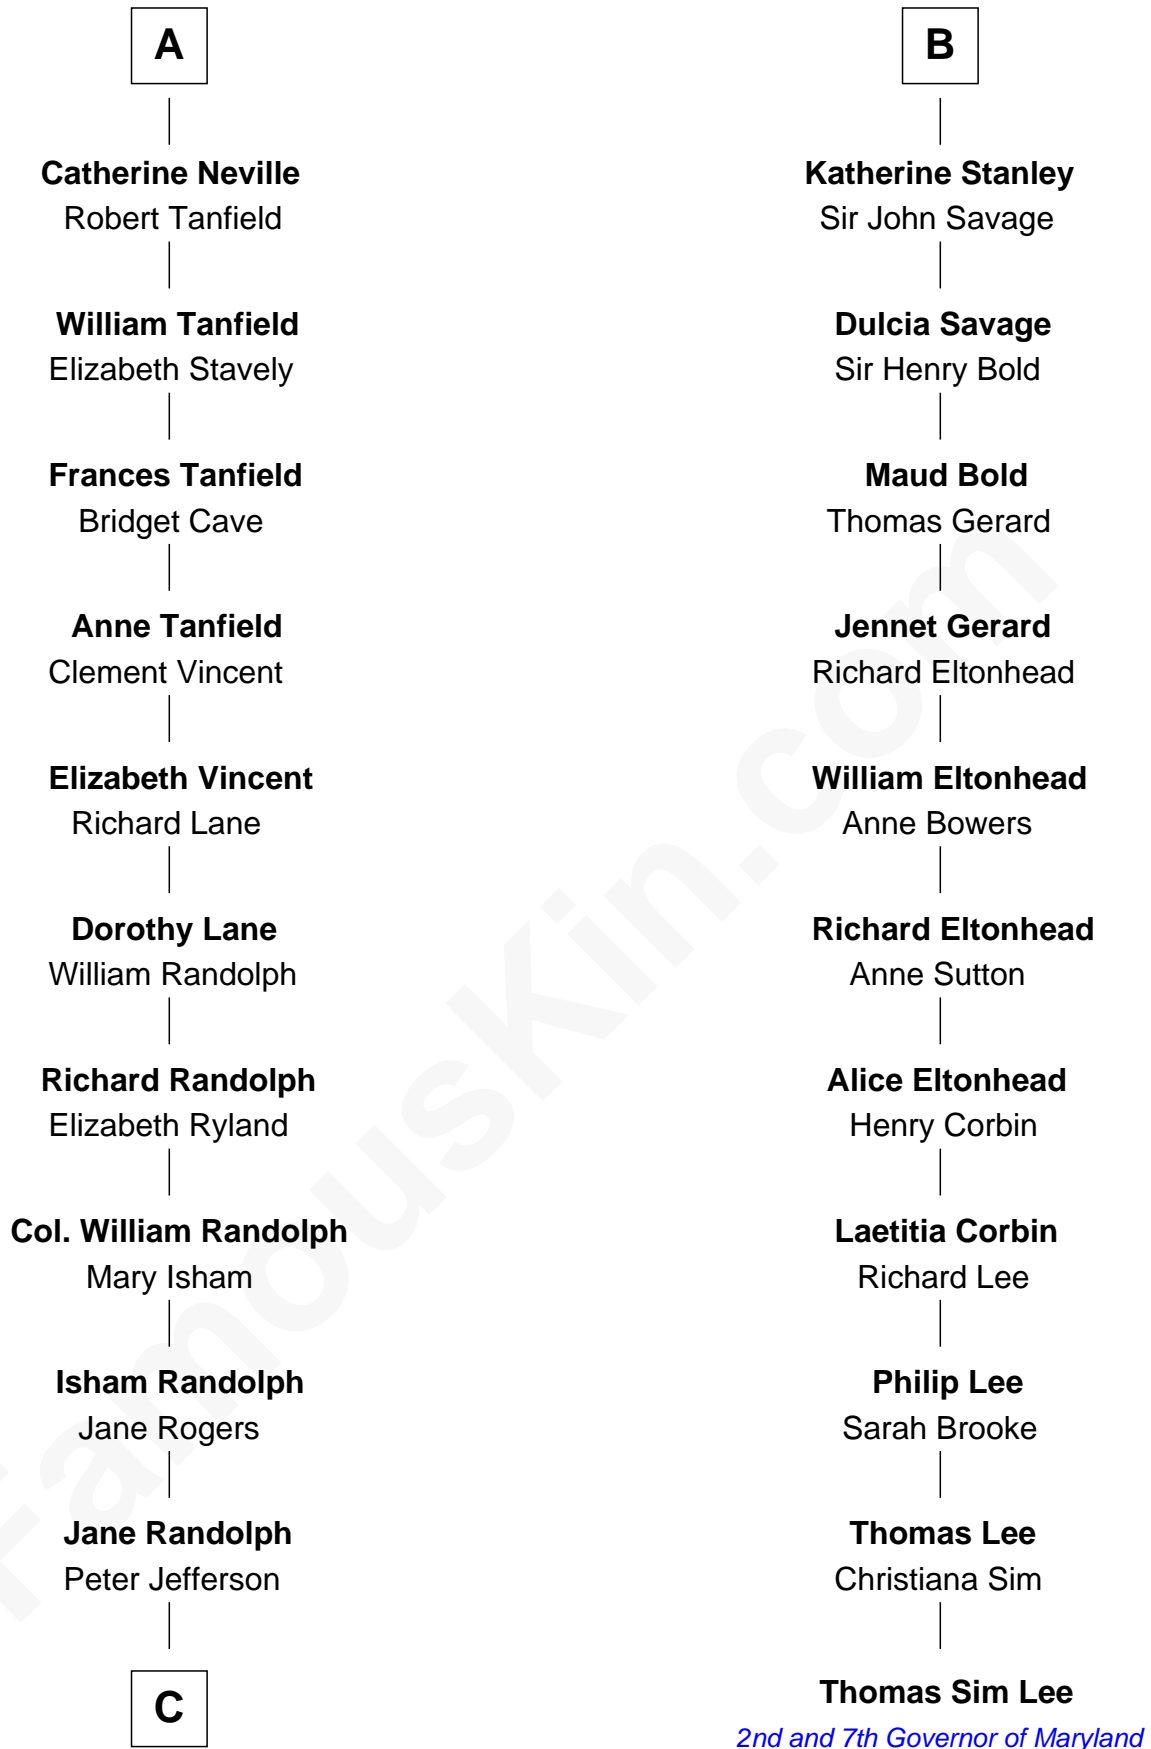

FamousKin.com

Relationship Chart of

Edith (Bolling) Wilson

First Lady of President Woodrow Wilson

17th cousin 4 times removed of

Thomas Sim Lee

2nd and 7th Governor of Maryland

C

—
Mary Jefferson

John Bolling

—
Archibald Bolling

Catherine Payne

—
Archibald Bolling

Anne E. Wigginton

—
William Holcombe Bolling

Sarah Spiers White

—
Edith (Bolling) Wilson

First Lady of Woodrow Wilson

FamousKin.com