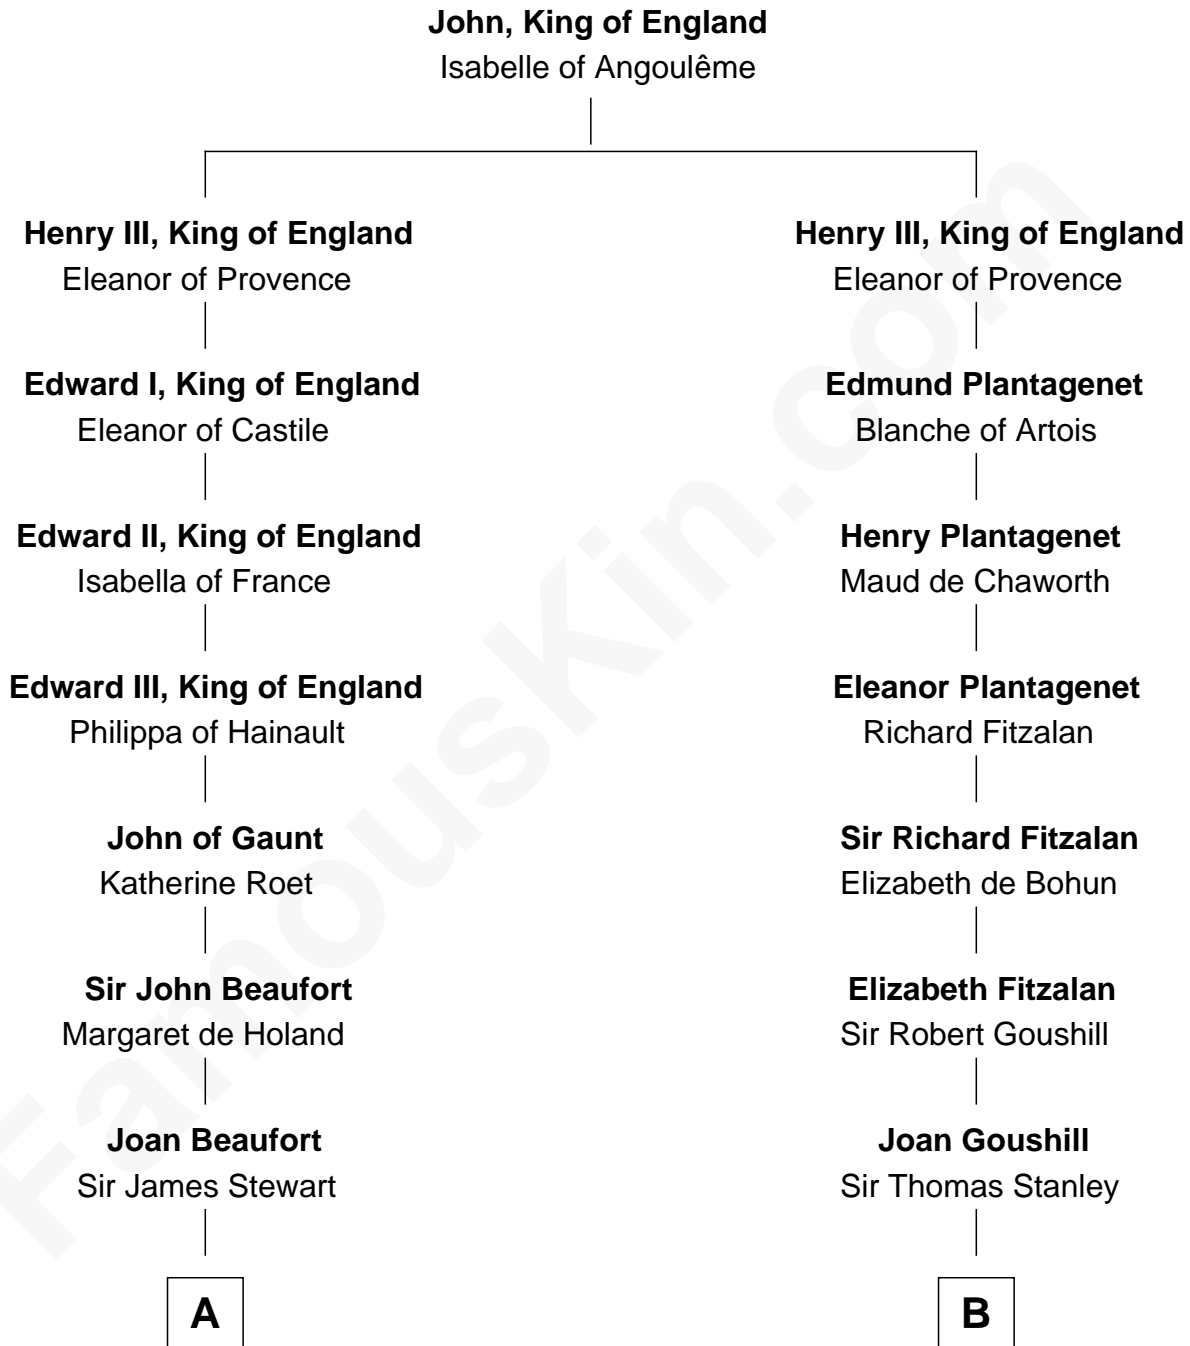

FamousKin.com

Relationship Chart of

Edith (Bolling) Wilson

First Lady of President Woodrow Wilson

18th cousin 2 times removed of

Edward Lloyd V

13th Governor of Maryland

C

Catherine Payne
Archibald Bolling

Archibald Bolling
Anne E. Wigginton

William Holcombe Bolling
Sarah Spiers White

Edith (Bolling) Wilson
First Lady of Woodrow Wilson

D

Col. Edward Lloyd
Elizabeth Tayloe

Edward Lloyd V
13th Governor of Maryland