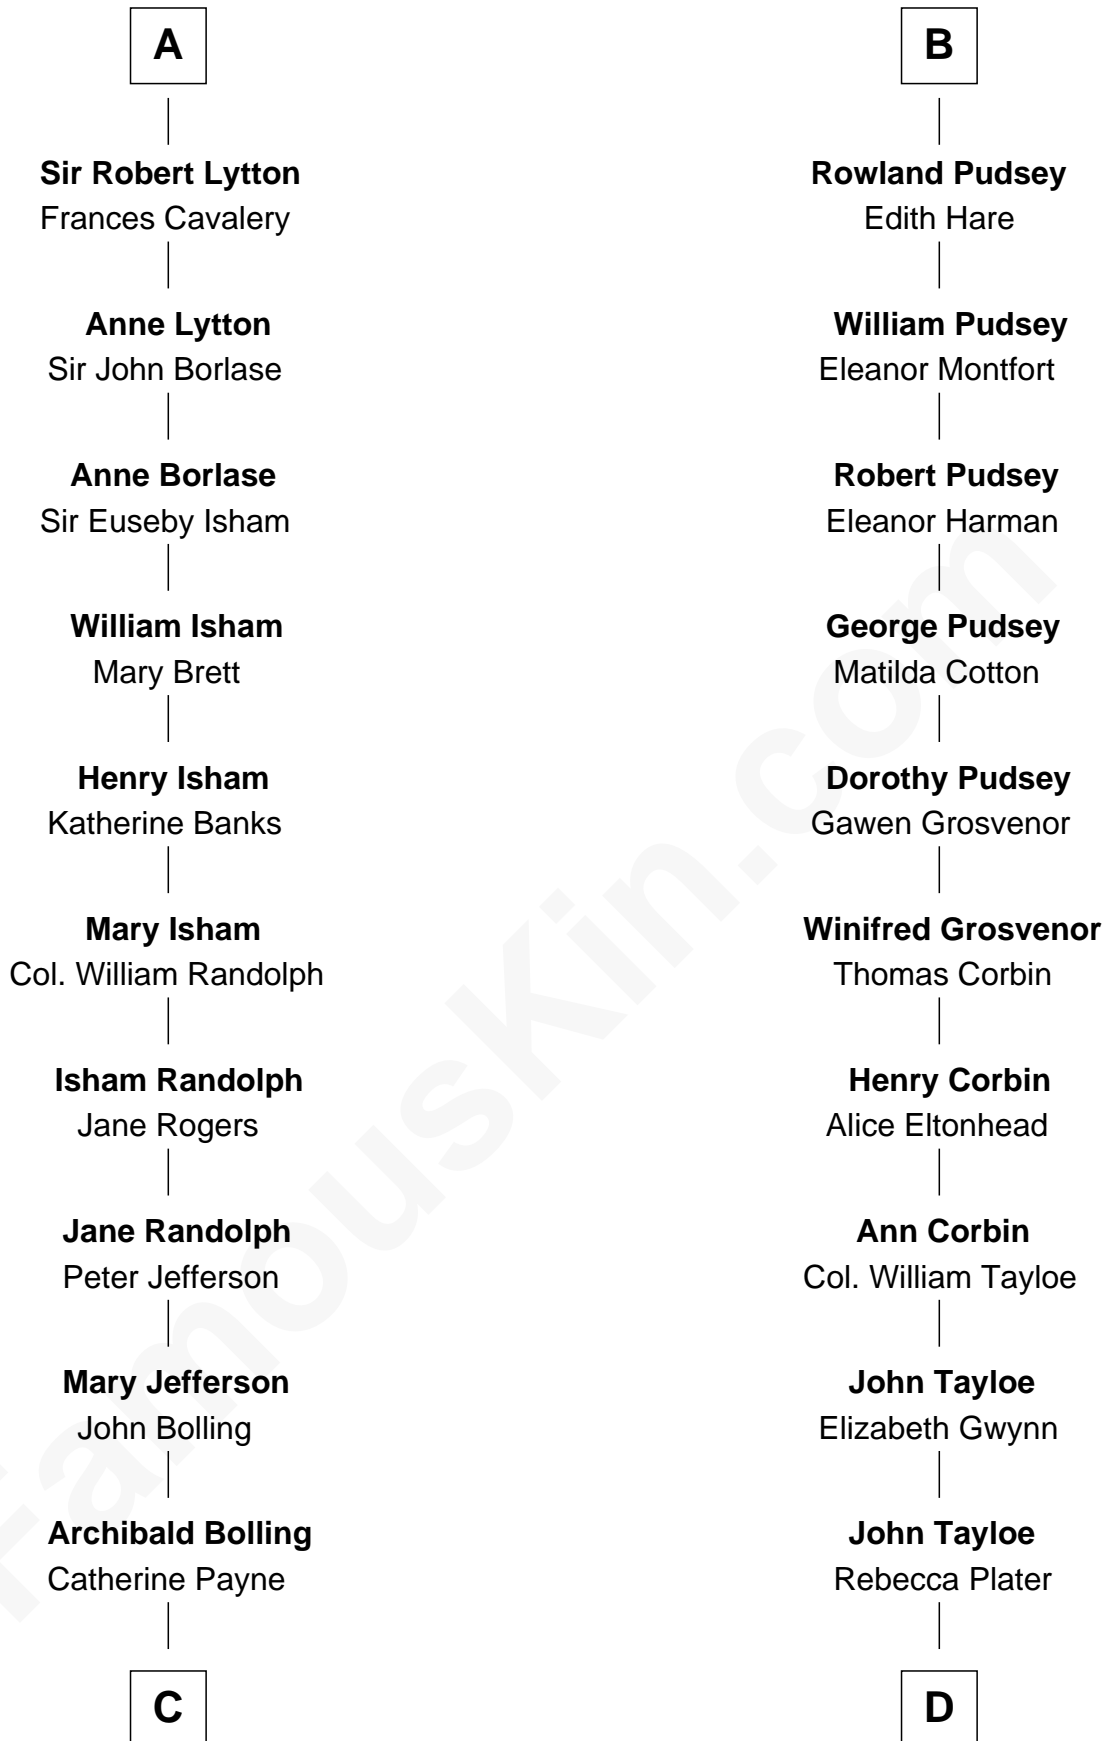

## Relationship Chart of

### Edith (Bolling) Wilson

*First Lady of President Woodrow Wilson*

18th cousin 1 time removed of

**Edward Lloyd V**

*13th Governor of Maryland*

**Sir Geoffrey le Scrope**

Ivetta de Ros

**C**

**Archibald Bolling**  
Anne E. Wigginton

**William Holcombe Bolling**  
Sarah Spiers White

**Edith (Bolling) Wilson**  
*First Lady of Woodrow Wilson*

**D**

**Elizabeth Tayloe**  
Col. Edward Lloyd

**Edward Lloyd V**  
*13th Governor of Maryland*