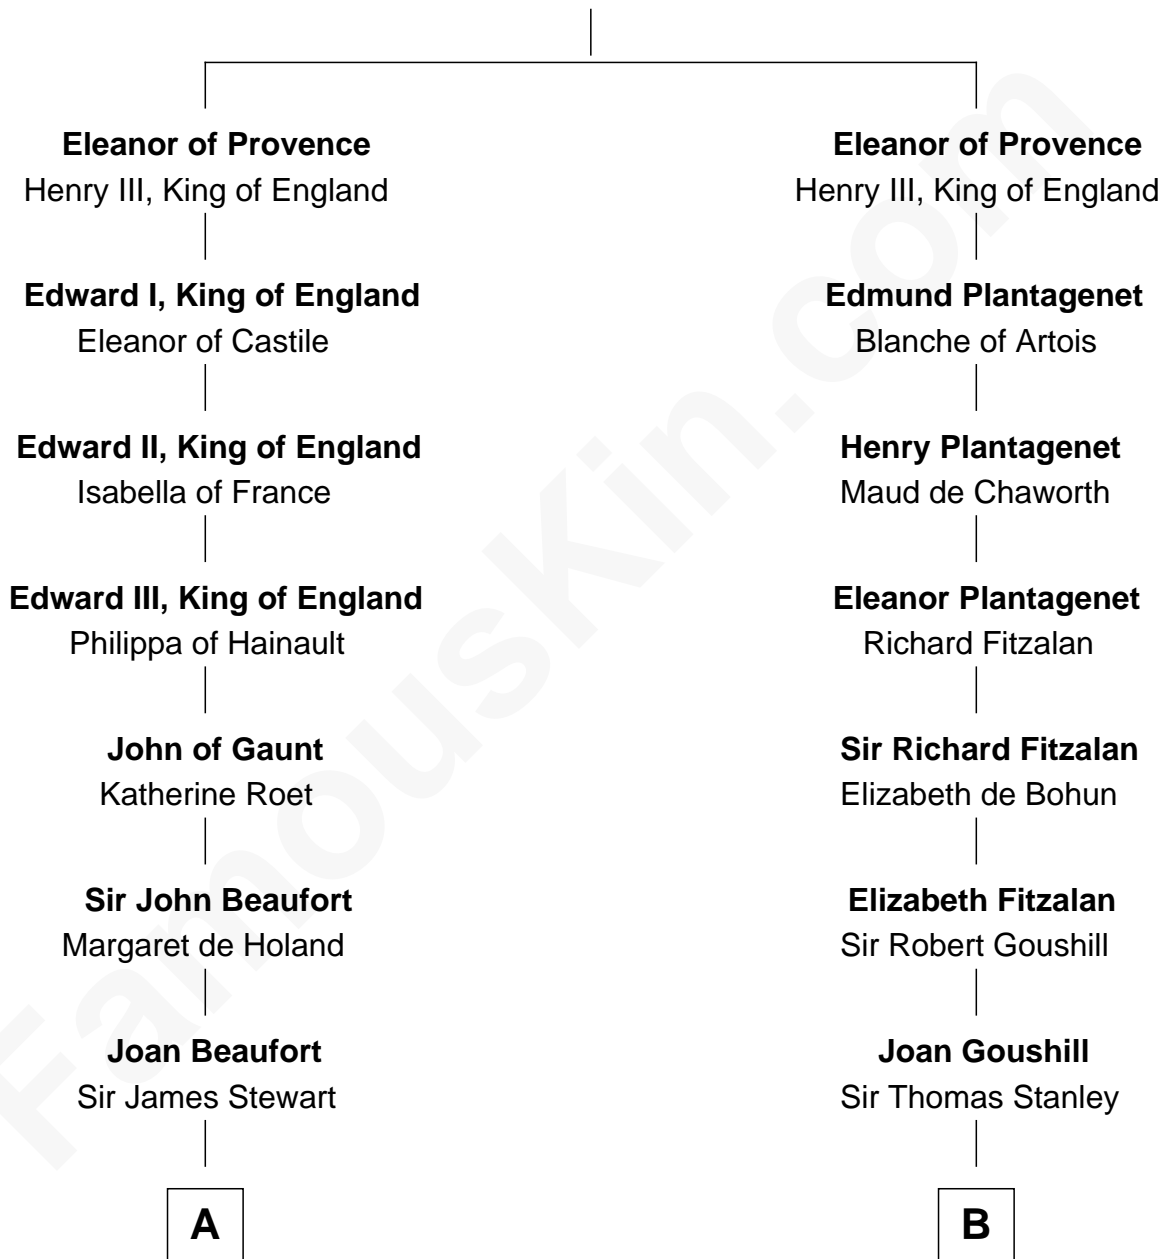

## Relationship Chart of

### Edith (Bolling) Wilson

*First Lady of President Woodrow Wilson*

18th cousin 2 times removed of

**Edward Lloyd V**

*13th Governor of Maryland*

**Ramon Berenguer IV of Provence**

Beatrice of Savoy

**C**

**Catherine Payne**  
Archibald Bolling

**Archibald Bolling**  
Anne E. Wigginton

**William Holcombe Bolling**  
Sarah Spiers White

**Edith (Bolling) Wilson**  
*First Lady of Woodrow Wilson*

**D**

**Col. Edward Lloyd**  
Elizabeth Tayloe

**Edward Lloyd V**  
*13th Governor of Maryland*

FamousKin.com