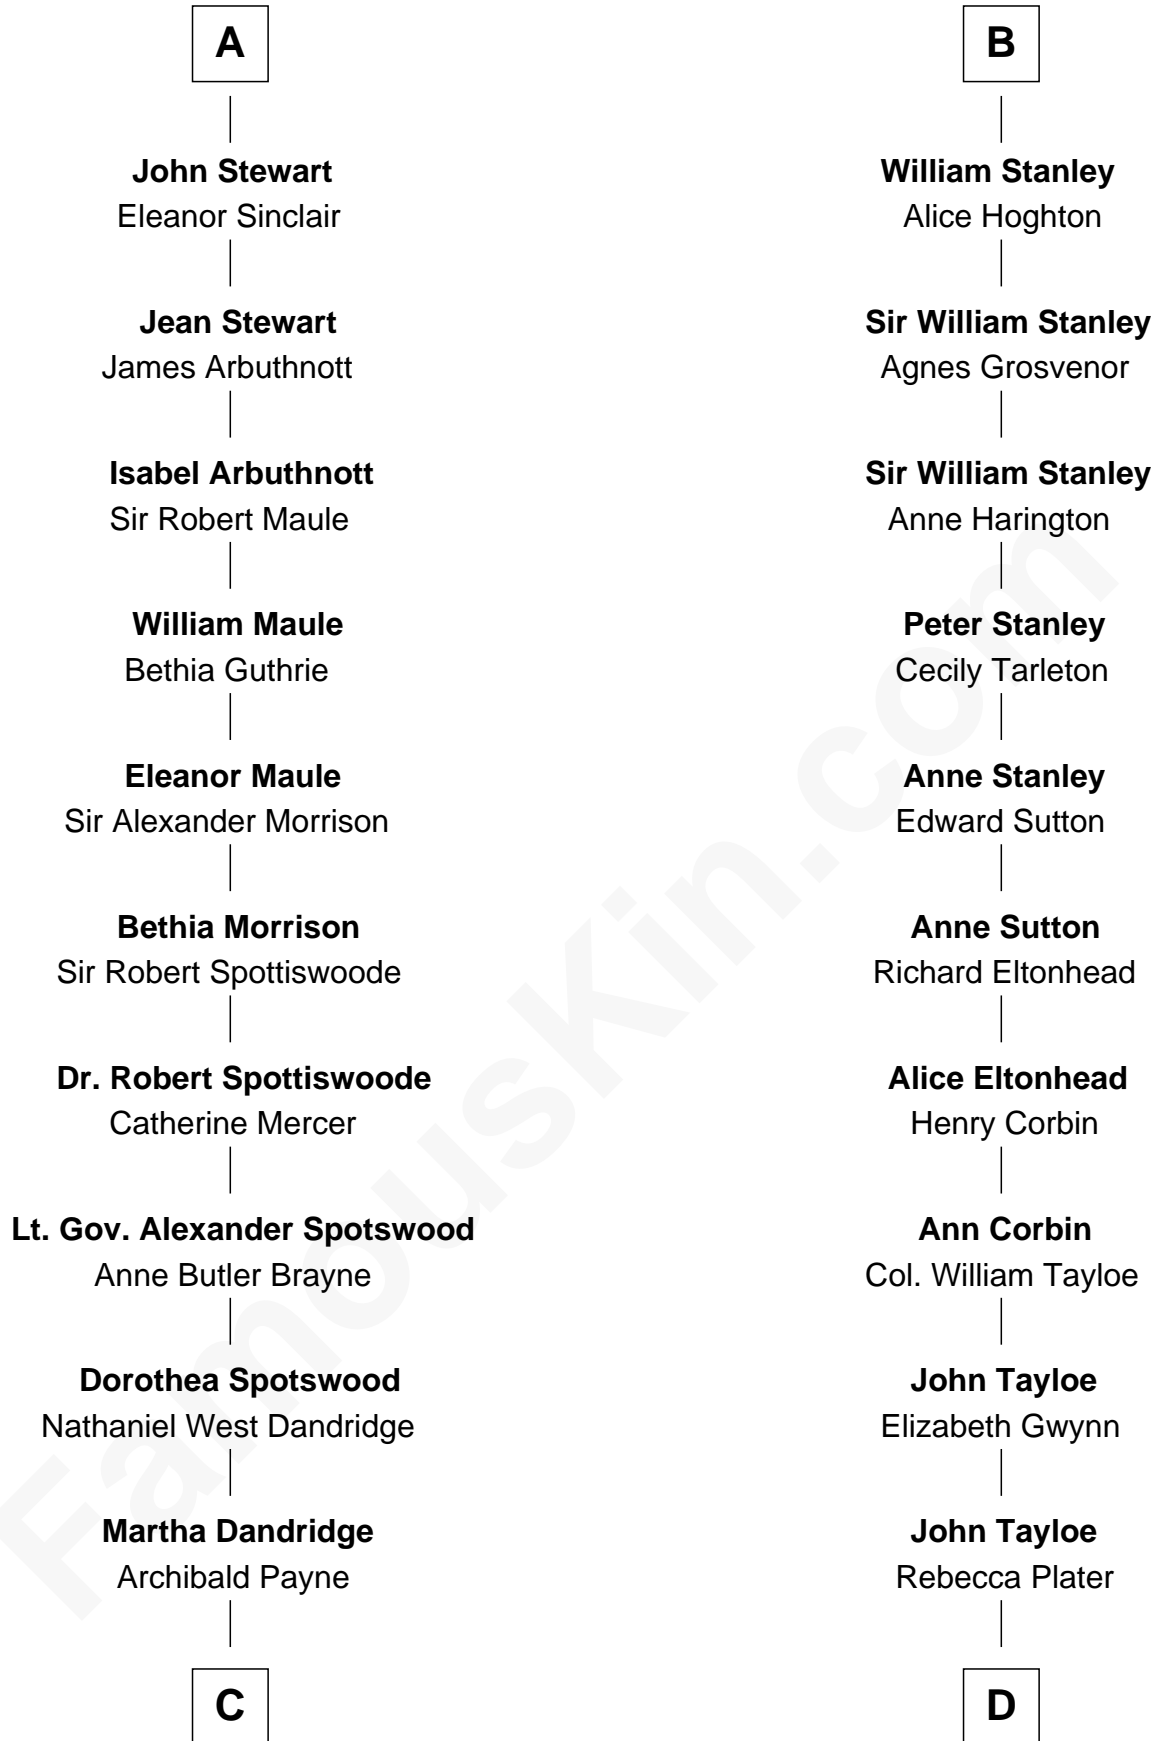

## Relationship Chart of

### Edith (Bolling) Wilson

*First Lady of President Woodrow Wilson*

18th cousin 2 times removed of

**Edward Lloyd V**

*13th Governor of Maryland*

**Stephen Longespee**  
Emmeline de Ridelisford

**C**

**Catherine Payne**  
Archibald Bolling

**Archibald Bolling**  
Anne E. Wigginton

**William Holcombe Bolling**  
Sarah Spiers White

**Edith (Bolling) Wilson**  
*First Lady of Woodrow Wilson*

**D**

**Elizabeth Tayloe**  
Col. Edward Lloyd

**Edward Lloyd V**  
*13th Governor of Maryland*