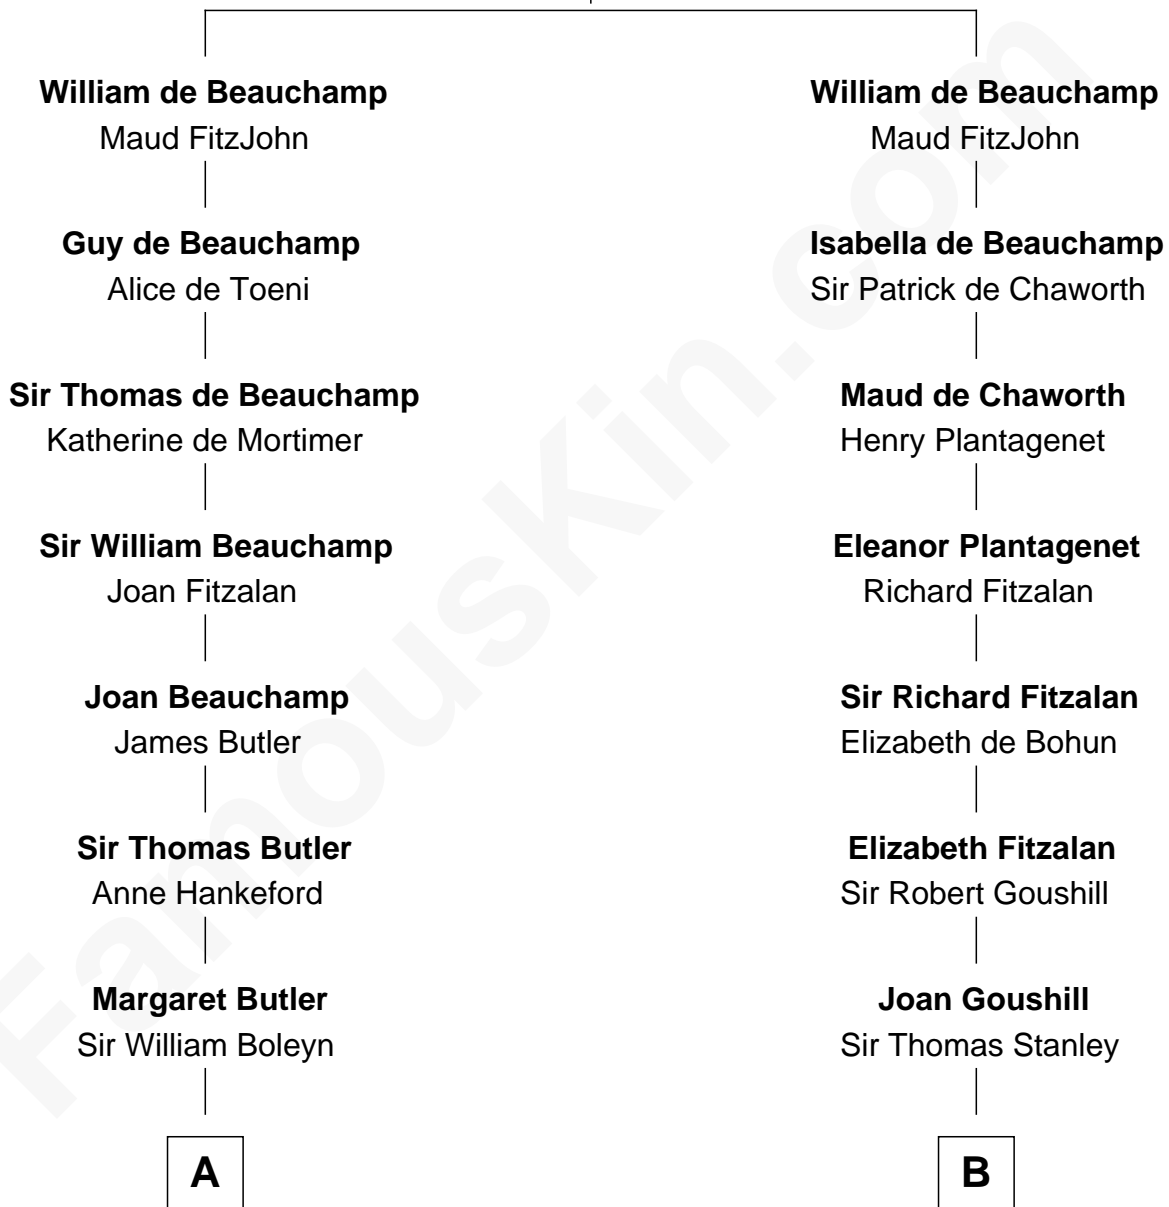

FamousKin.com

Relationship Chart of

Edith (Bolling) Wilson

First Lady of President Woodrow Wilson

18th cousin 2 times removed of

Edward Lloyd V

13th Governor of Maryland

Sir William de Beauchamp

Isabel Mauduit

C

Catherine Payne
Archibald Bolling

Archibald Bolling
Anne E. Wigginton

William Holcombe Bolling
Sarah Spiers White

Edith (Bolling) Wilson
First Lady of Woodrow Wilson

D

Col. Edward Lloyd
Elizabeth Tayloe

Edward Lloyd V
13th Governor of Maryland

FamousKin.com