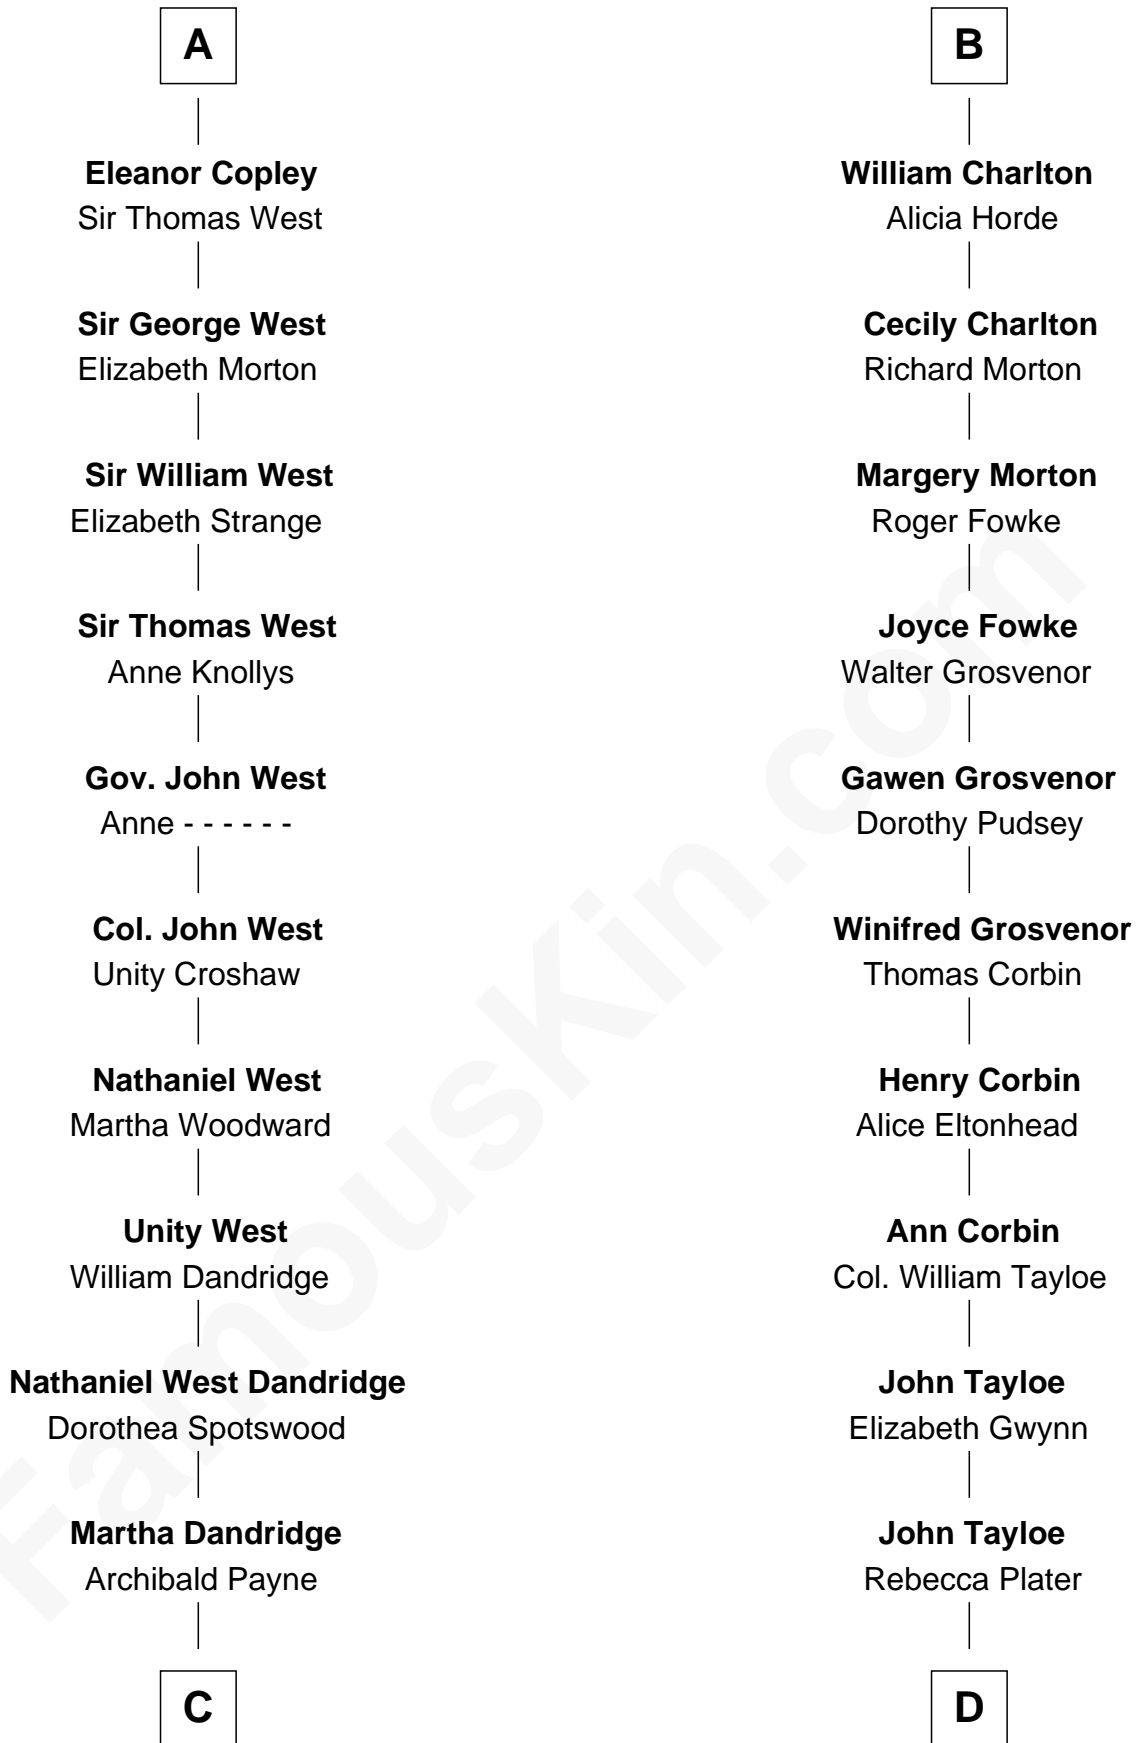

FamousKin.com

Relationship Chart of

Edith (Bolling) Wilson

First Lady of President Woodrow Wilson

20th cousin of

Henry Lloyd

40th Governor of Maryland

Sir Roger de Somery

Nichole d'Aubenev

C

Catherine Payne
Archibald Bolling

Archibald Bolling
Anne E. Wigginton

William Holcombe Bolling
Sarah Spiers White

Edith (Bolling) Wilson
First Lady of Woodrow Wilson

D

Elizabeth Tayloe
Col. Edward Lloyd

Col. Edward Lloyd
Sally Scott Murray

Daniel Lloyd
Catherine Henry

Henry Lloyd
40th Governor of Maryland

FamousKin.com