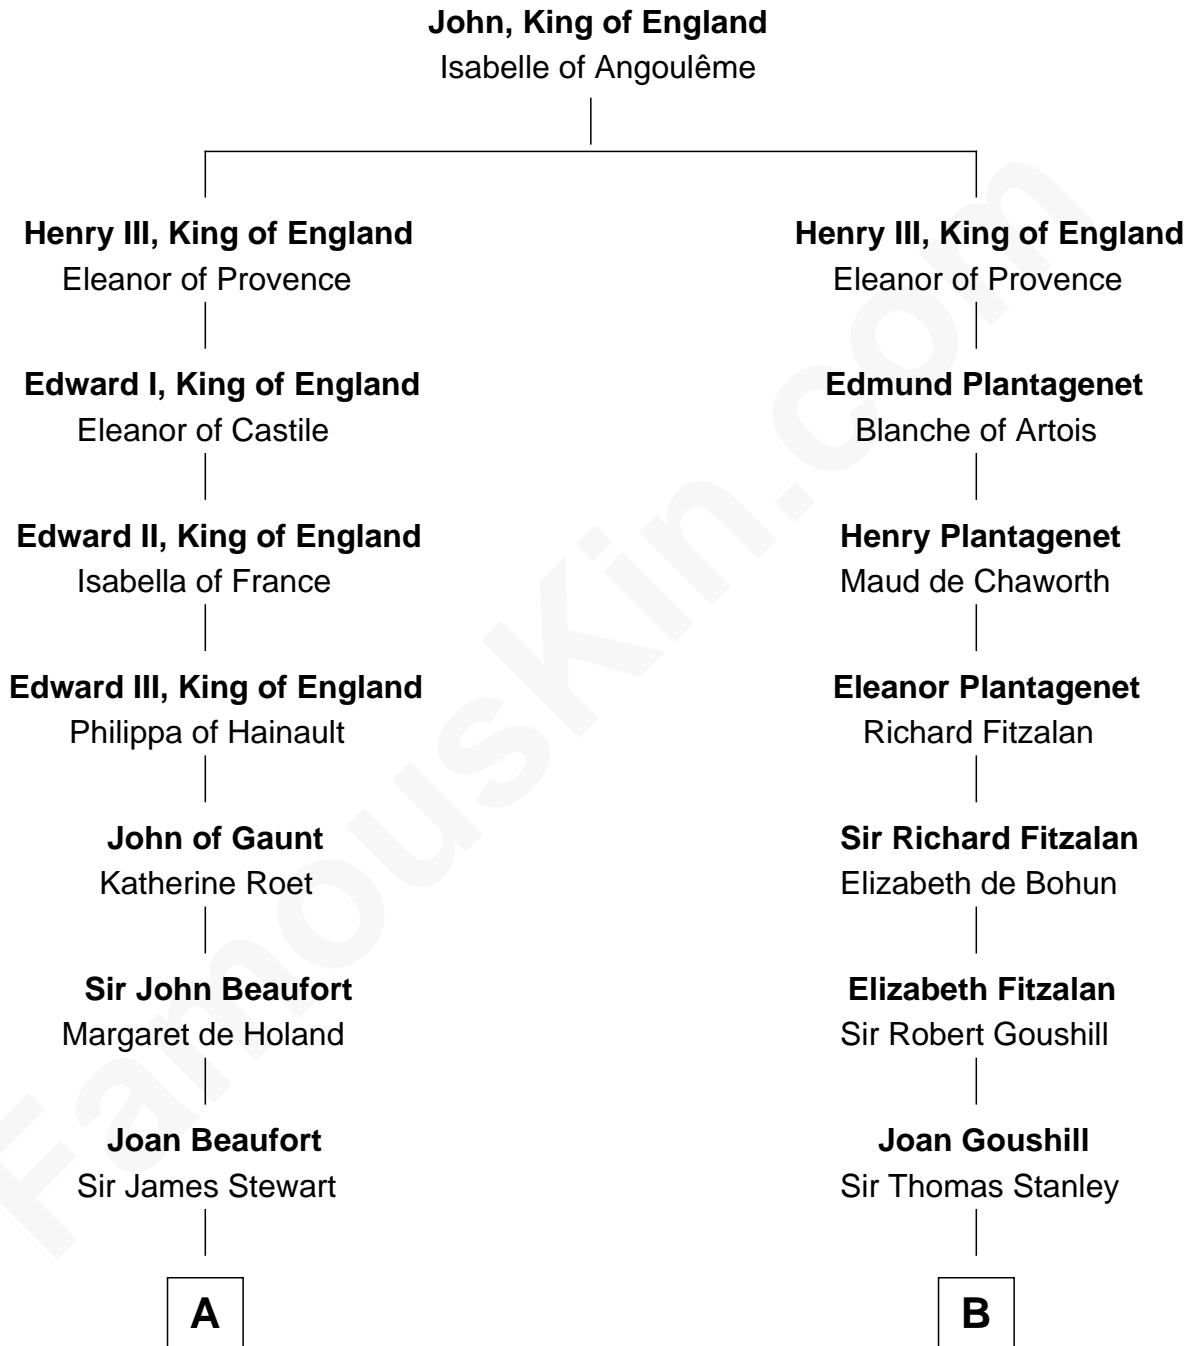

FamousKin.com

Relationship Chart of

Edith (Bolling) Wilson

First Lady of President Woodrow Wilson

20th cousin of

Henry Lloyd

40th Governor of Maryland

C

Catherine Payne
Archibald Bolling

Archibald Bolling
Anne E. Wigginton

William Holcombe Bolling
Sarah Spiers White

Edith (Bolling) Wilson
First Lady of Woodrow Wilson

D

Col. Edward Lloyd
Elizabeth Tayloe

Col. Edward Lloyd
Sally Scott Murray