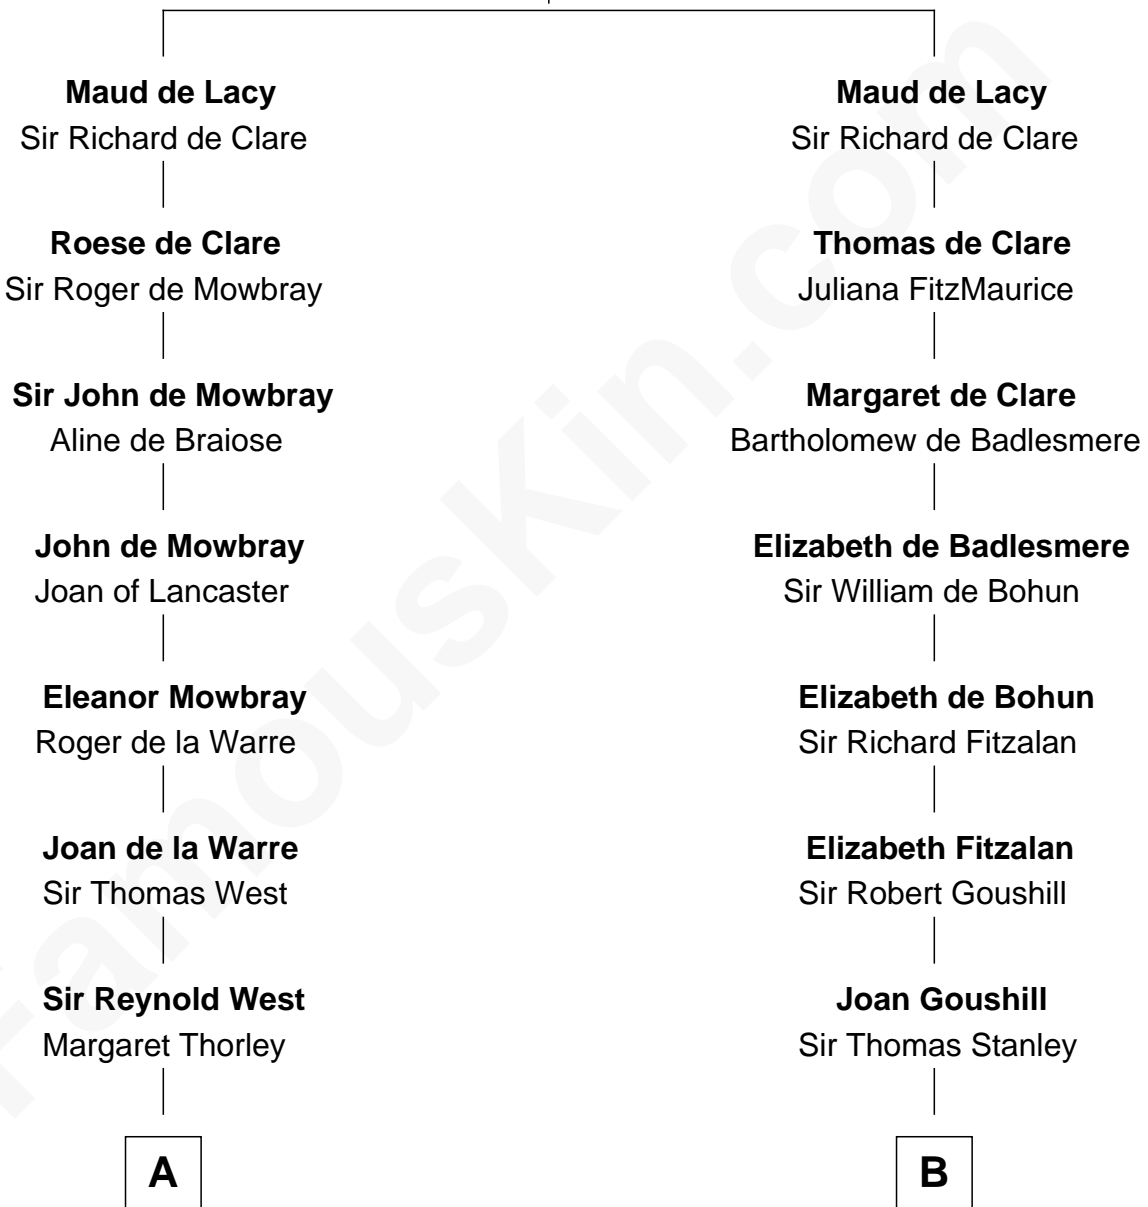

FamousKin.com

Relationship Chart of

Edith (Bolling) Wilson

First Lady of President Woodrow Wilson

20th cousin 1 time removed of

Henry Lloyd

40th Governor of Maryland

John de Lacy
Margaret de Quincy

C

Martha Dandridge

Archibald Payne

Catherine Payne

Archibald Bolling

Archibald Bolling

Anne E. Wigginton

William Holcombe Bolling

Sarah Spiers White

Edith (Bolling) Wilson

First Lady of Woodrow Wilson

D

Col. Edward Lloyd

Elizabeth Tayloe

Col. Edward Lloyd

Sally Scott Murray