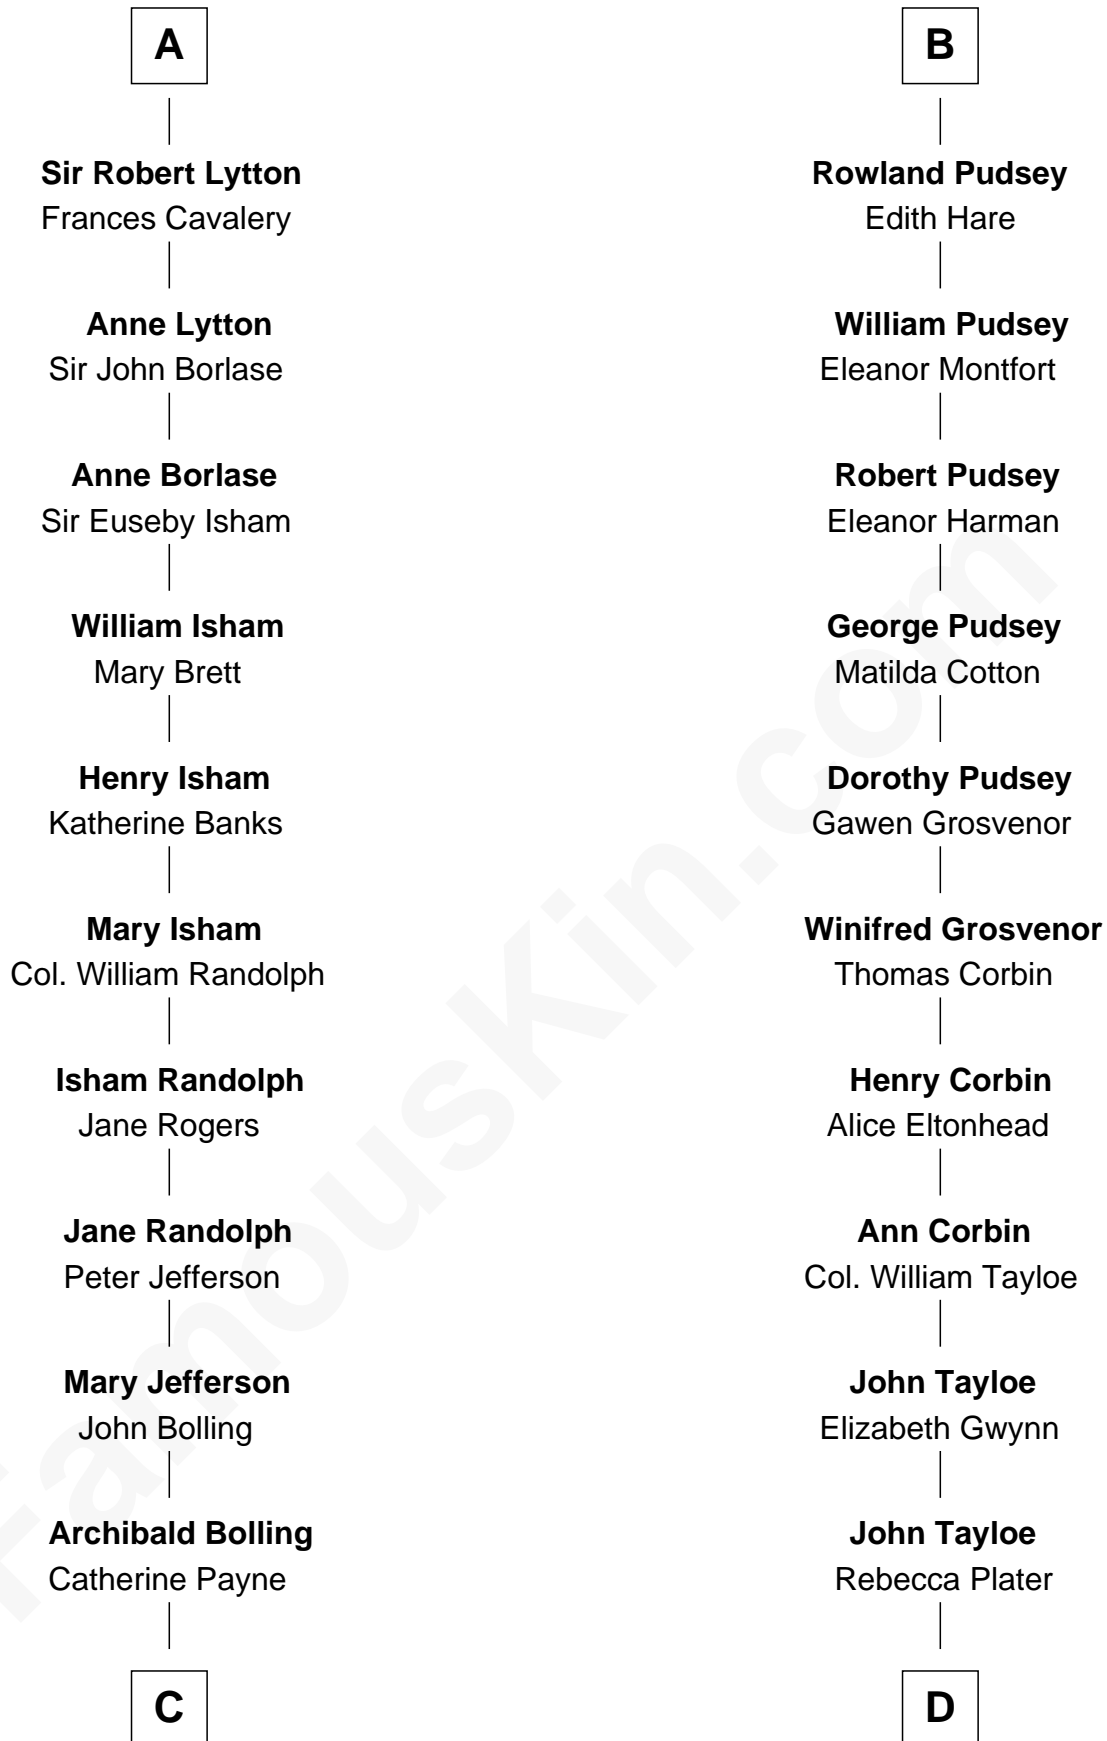

FamousKin.com

Relationship Chart of

Edith (Bolling) Wilson

First Lady of President Woodrow Wilson

19th cousin 1 time removed of

Henry Lloyd

40th Governor of Maryland

Sir Geoffrey le Scrope

Henry Scrope

Joan - - - - -

Joan Scrope

Henry Fitzhugh

Henry FitzHugh

Elizabeth Grey

Eleanor Fitzhugh

Sir Thomas Tunstall

Margaret Tunstall

Sir Ralph Pudsey

Sir John Pudsey

Grace Hamerton

Henry Pudsey

Margaret Conyers

B

C

Archibald Bolling
Anne E. Wigginton

William Holcombe Bolling
Sarah Spiers White

Edith (Bolling) Wilson
First Lady of Woodrow Wilson

D

Elizabeth Tayloe
Col. Edward Lloyd

Col. Edward Lloyd
Sally Scott Murray