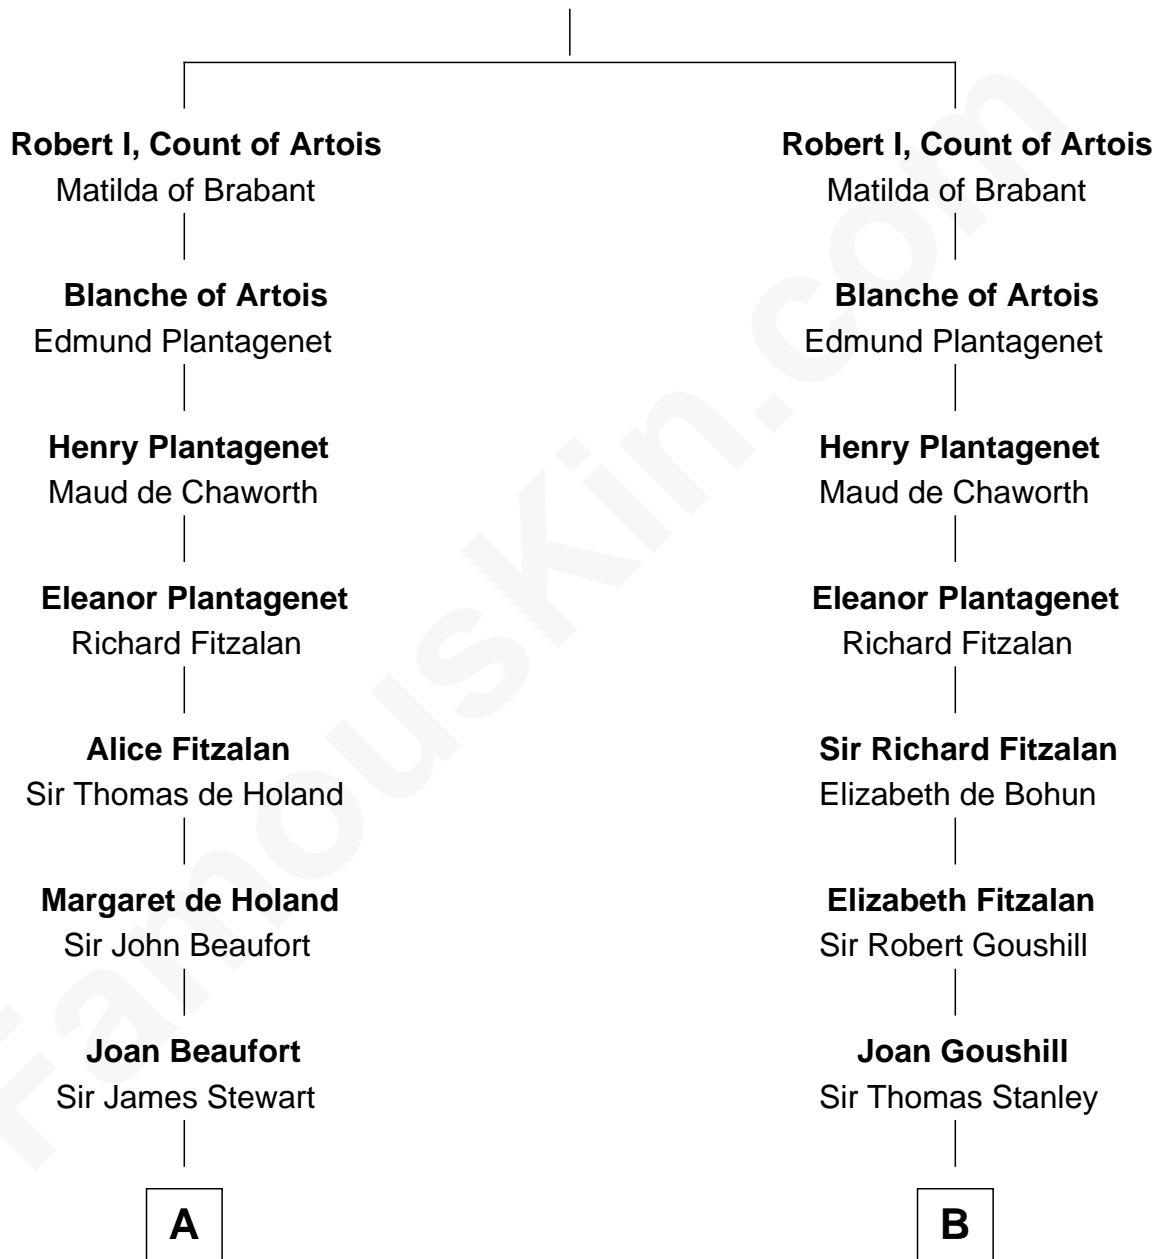

FamousKin.com

Relationship Chart of

Edith (Bolling) Wilson

First Lady of President Woodrow Wilson

20th cousin of

Henry Lloyd

40th Governor of Maryland

Louis VIII, King of France

Blanche of Castile

C

Catherine Payne
Archibald Bolling

Archibald Bolling
Anne E. Wigginton

William Holcombe Bolling
Sarah Spiers White

Edith (Bolling) Wilson
First Lady of Woodrow Wilson

D

Col. Edward Lloyd
Elizabeth Tayloe

Col. Edward Lloyd
Sally Scott Murray

Daniel Lloyd
Catherine Henry

Henry Lloyd
40th Governor of Maryland

FamousKin.com