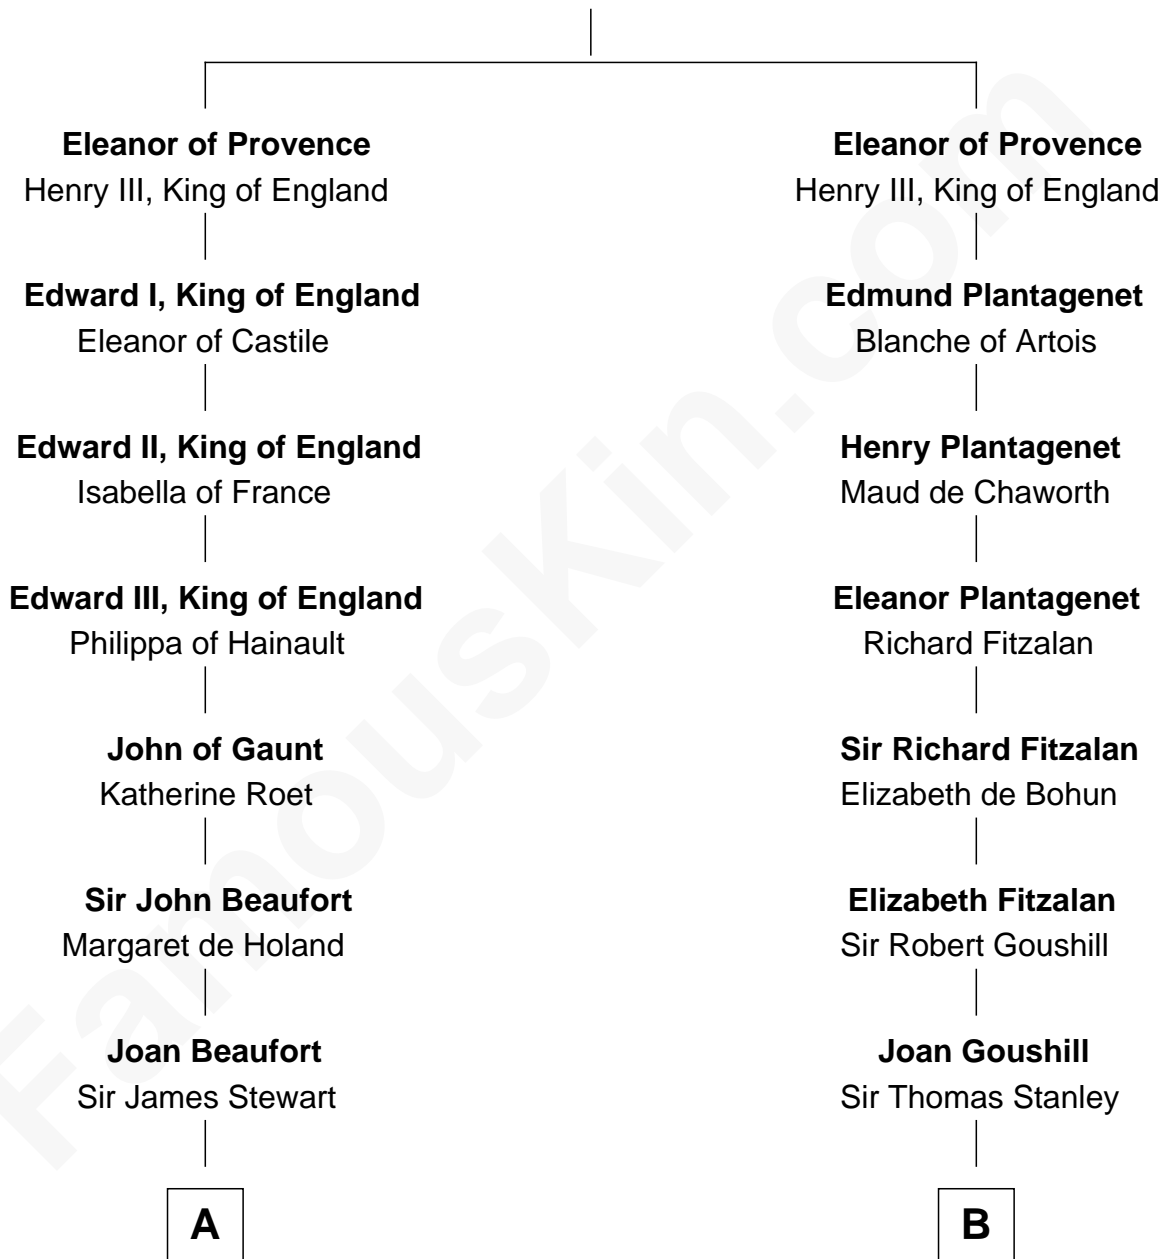

## Relationship Chart of

### Edith (Bolling) Wilson

*First Lady of President Woodrow Wilson*

20th cousin of

### Henry Lloyd

*40th Governor of Maryland*

**Ramon Berenguer IV of Provence**

Beatrice of Savoy

**C**

**Catherine Payne**  
Archibald Bolling

**Archibald Bolling**  
Anne E. Wigginton

**William Holcombe Bolling**  
Sarah Spiers White