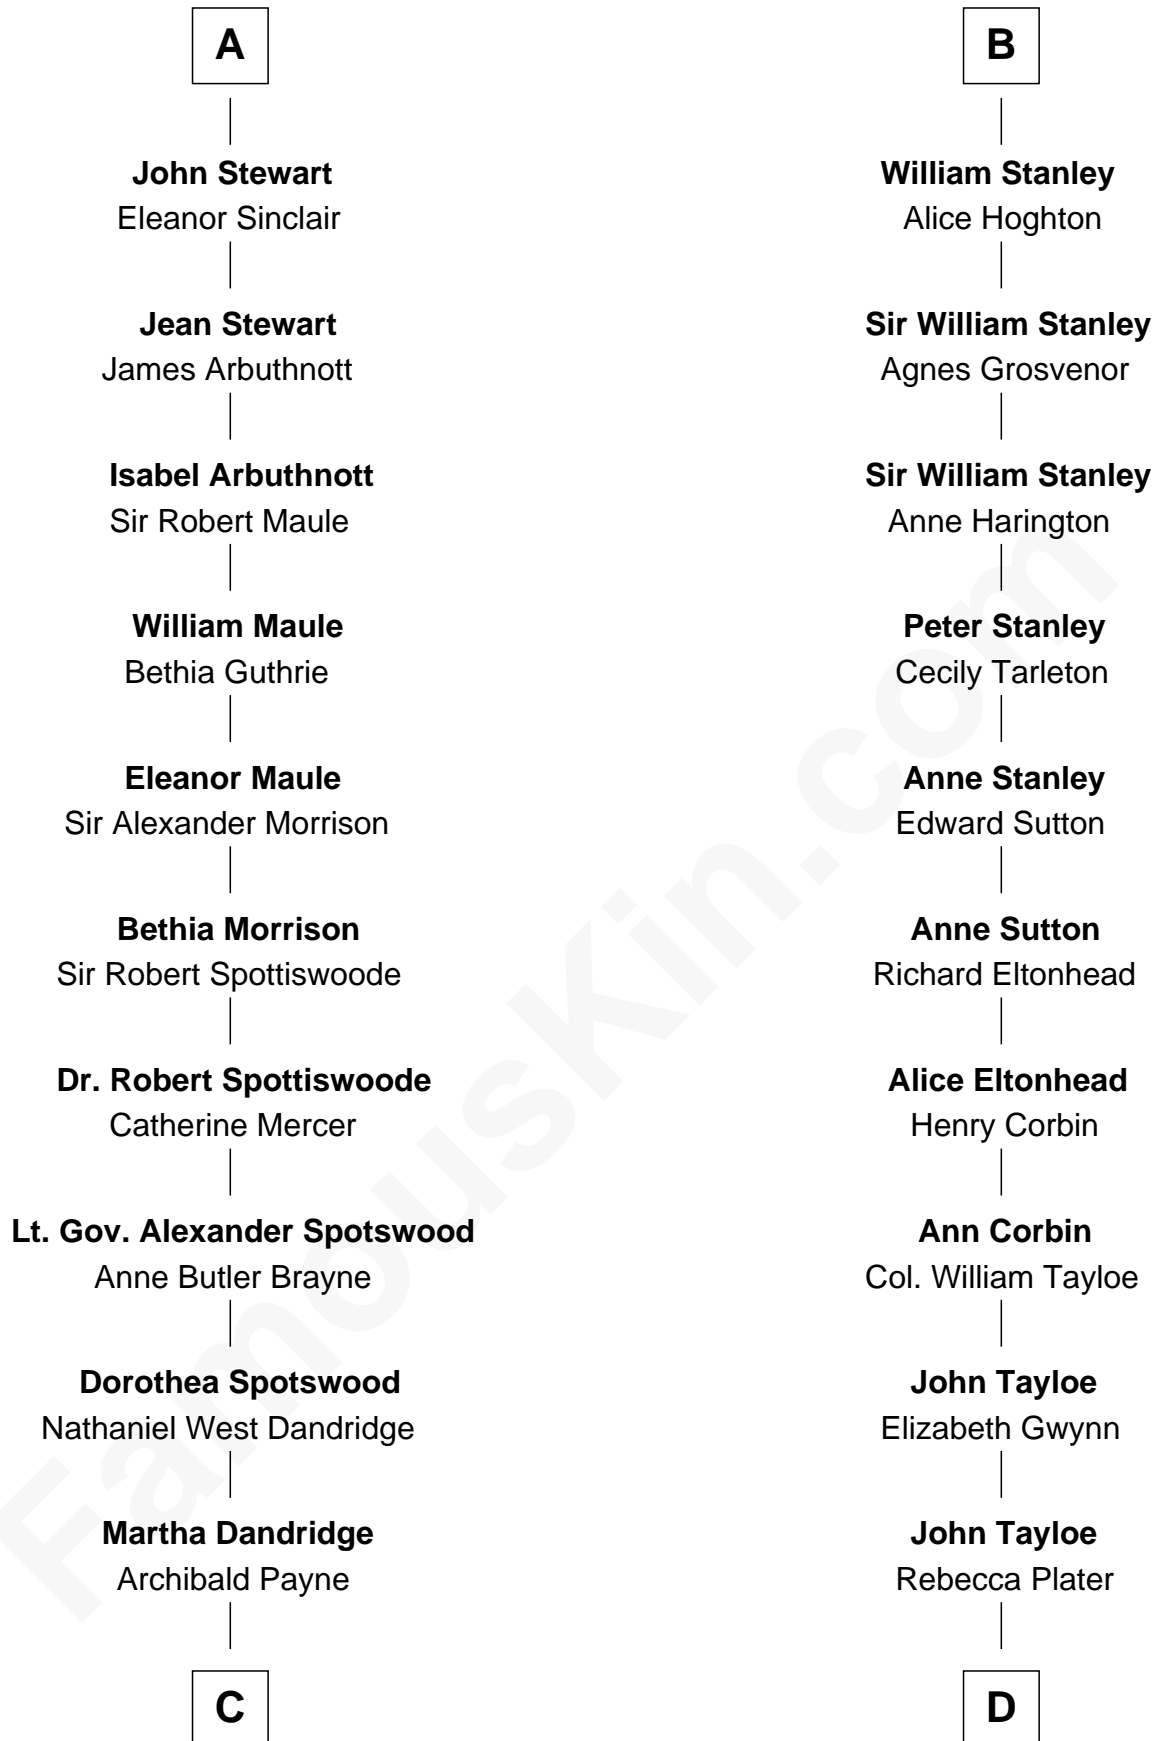

FamousKin.com

Relationship Chart of

Edith (Bolling) Wilson

First Lady of President Woodrow Wilson

20th cousin of

Henry Lloyd

40th Governor of Maryland

Stephen Longespee
Emmeline de Ridelisford

C

Catherine Payne
Archibald Bolling

Archibald Bolling
Anne E. Wigginton

William Holcombe Bolling
Sarah Spiers White

Edith (Bolling) Wilson
First Lady of Woodrow Wilson

D

Elizabeth Tayloe
Col. Edward Lloyd

Col. Edward Lloyd
Sally Scott Murray

Daniel Lloyd
Catherine Henry

Henry Lloyd
40th Governor of Maryland