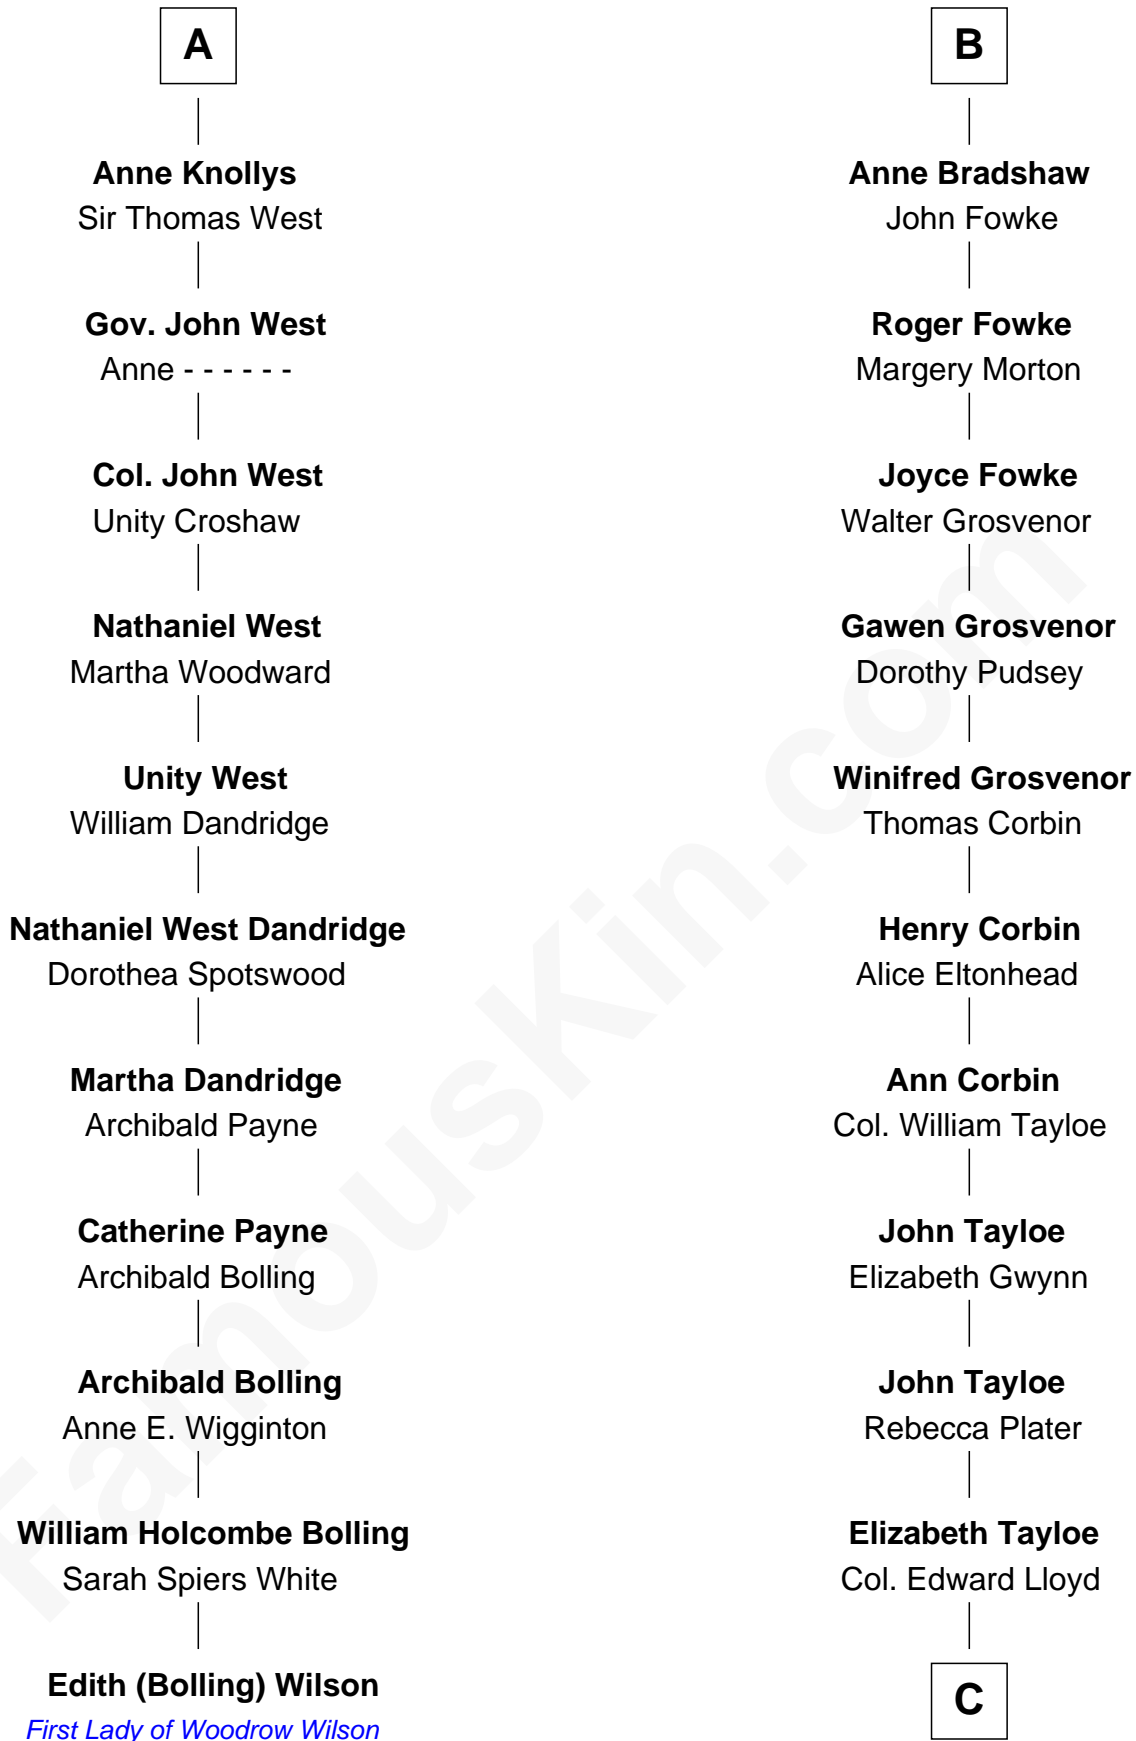

FamousKin.com

Relationship Chart of

Edith (Bolling) Wilson

First Lady of President Woodrow Wilson

17th cousin 2 times removed of

Henry Lloyd

40th Governor of Maryland

John de Welles

Maud de Roos

C

Col. Edward Lloyd

Sally Scott Murray

Daniel Lloyd

Catherine Henry

Henry Lloyd

40th Governor of Maryland