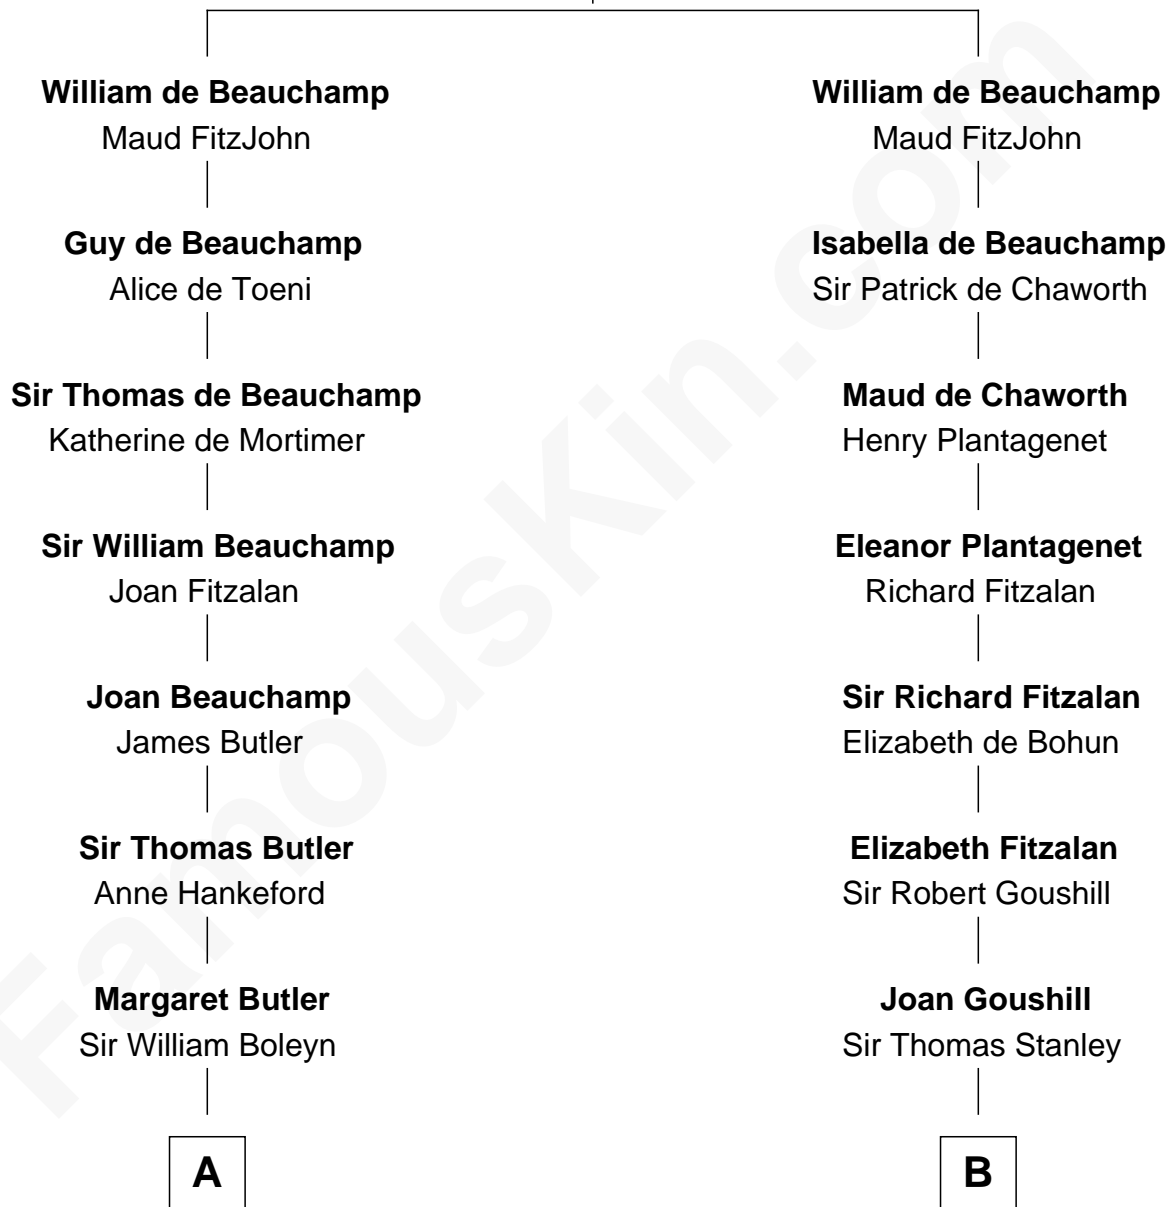

## Relationship Chart of

### Edith (Bolling) Wilson

*First Lady of President Woodrow Wilson*

20th cousin of

### Henry Lloyd

*40th Governor of Maryland*

**Sir William de Beauchamp**

Isabel Mauduit

**C**

**Catherine Payne**  
Archibald Bolling

**Archibald Bolling**  
Anne E. Wigginton

**William Holcombe Bolling**  
Sarah Spiers White