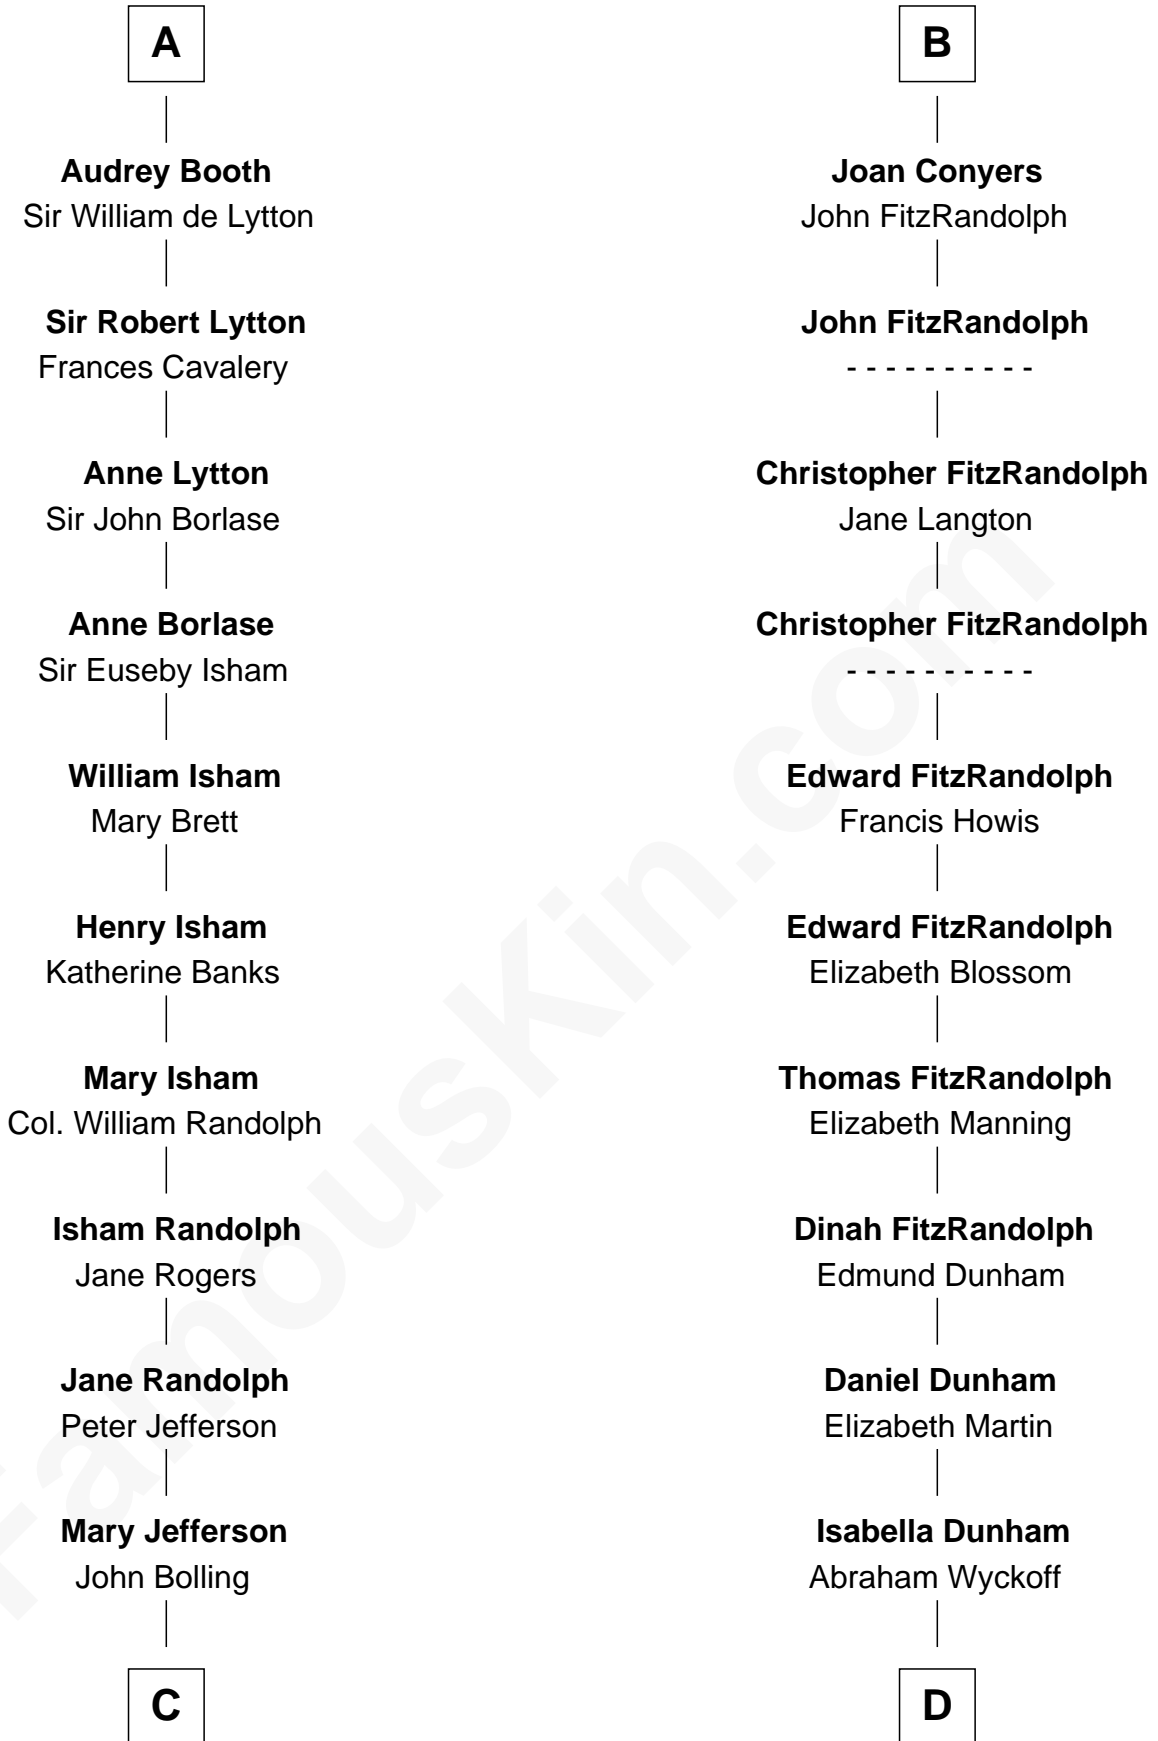

FamousKin.com

Relationship Chart of

Edith (Bolling) Wilson

First Lady of President Woodrow Wilson

20th cousin of

Georgia O'Keeffe
American Artist

Sir William de Ros
Eustache Fitz Ralph

C

Archibald Bolling

Catherine Payne

Archibald Bolling

Anne E. Wigginton

William Holcombe Bolling

Sarah Spiers White

Edith (Bolling) Wilson

First Lady of Woodrow Wilson

D

Charles Wyckoff

Alletta Maria Field

Isabella Wyckoff

George Victor Totto

Ida Ten Eyck Totto

Francis Calyxtus O'Keeffe

Georgia O'Keeffe

American Artist