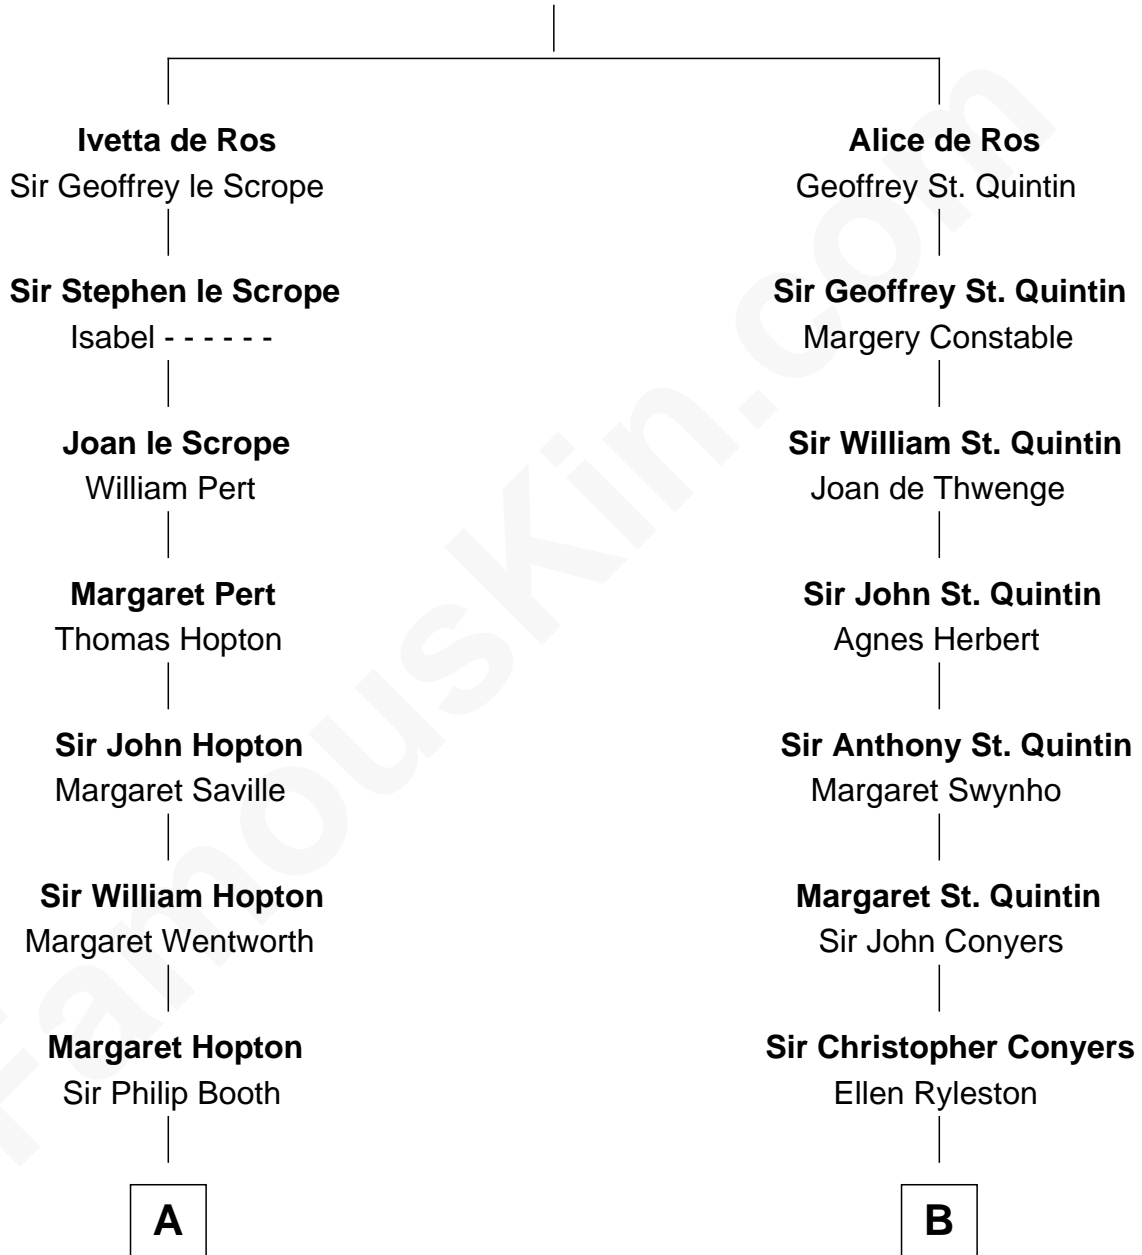

FamousKin.com

Relationship Chart of

Edith (Bolling) Wilson

First Lady of President Woodrow Wilson

20th cousin of

Georgia O'Keeffe
American Artist

Sir William de Ros
Eustache Fitz Ralph

C

Archibald Bolling

Catherine Payne

Archibald Bolling

Anne E. Wigginton

William Holcombe Bolling

Sarah Spiers White

Edith (Bolling) Wilson

First Lady of Woodrow Wilson

D

Charles Wyckoff

Alletta Maria Field

Isabella Wyckoff

George Victor Totto

Ida Ten Eyck Totto

Francis Calyxtus O'Keeffe

Georgia O'Keeffe

American Artist