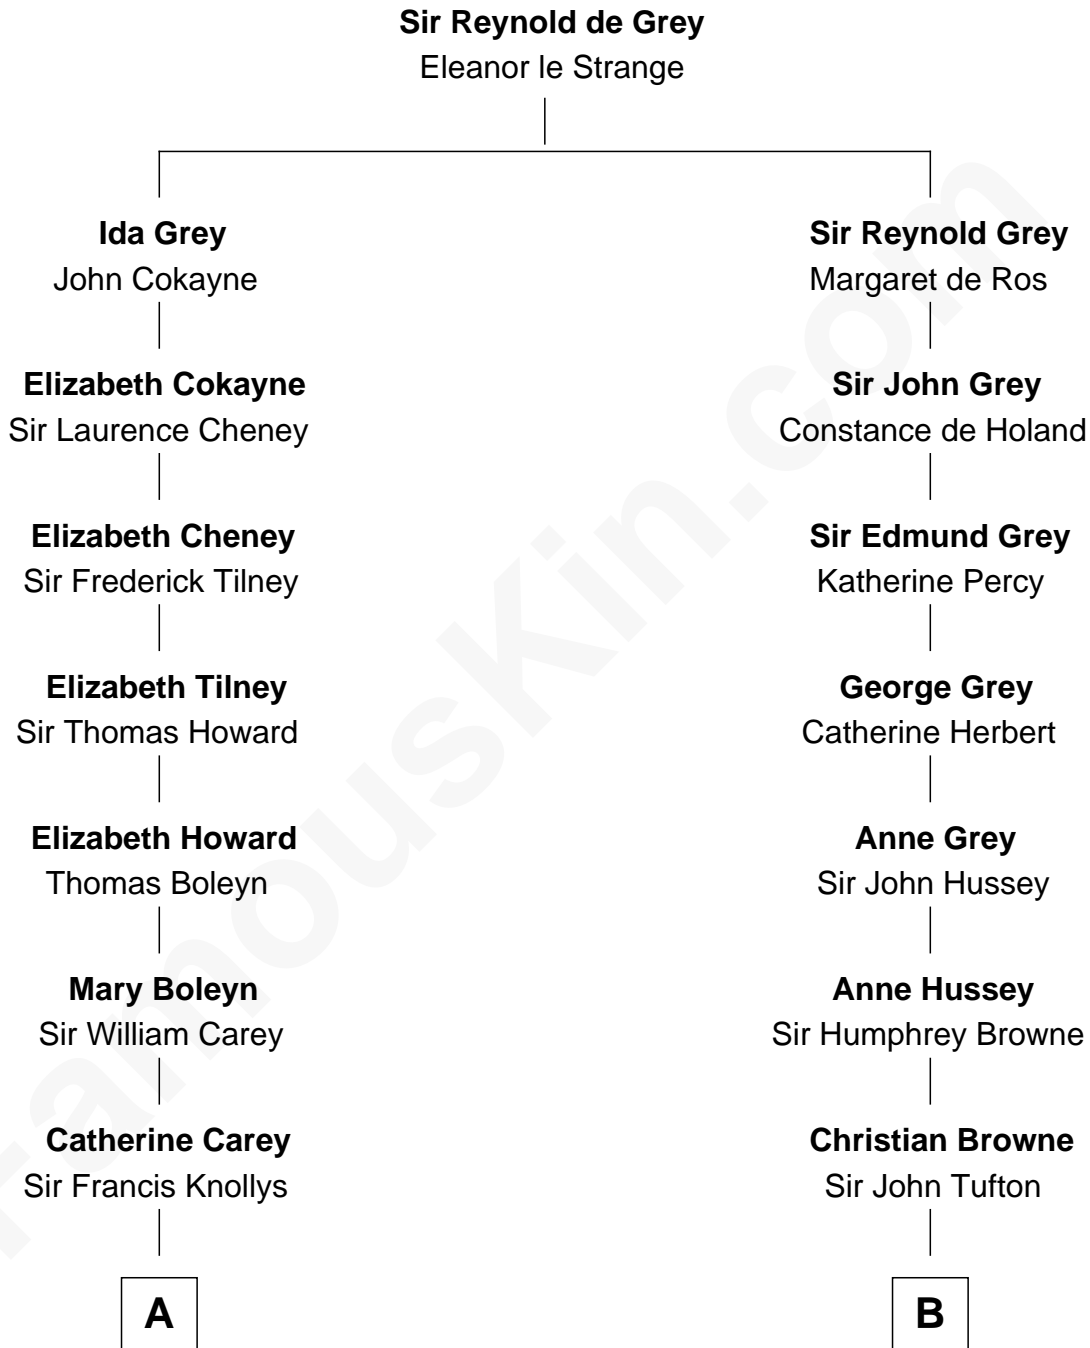

FamousKin.com

Relationship Chart of

Edith (Bolling) Wilson

First Lady of President Woodrow Wilson

17th cousin 2 times removed of

Kit Harington

TV Actor - "Game of Thrones"

C

Lavender Cecilia Denny
John Charles Dundas Harington

Sir David Richard Harington
Deborah Jane Catesby

Kit Harington
TV Actor - "Game of Thrones"

FamousKin.com