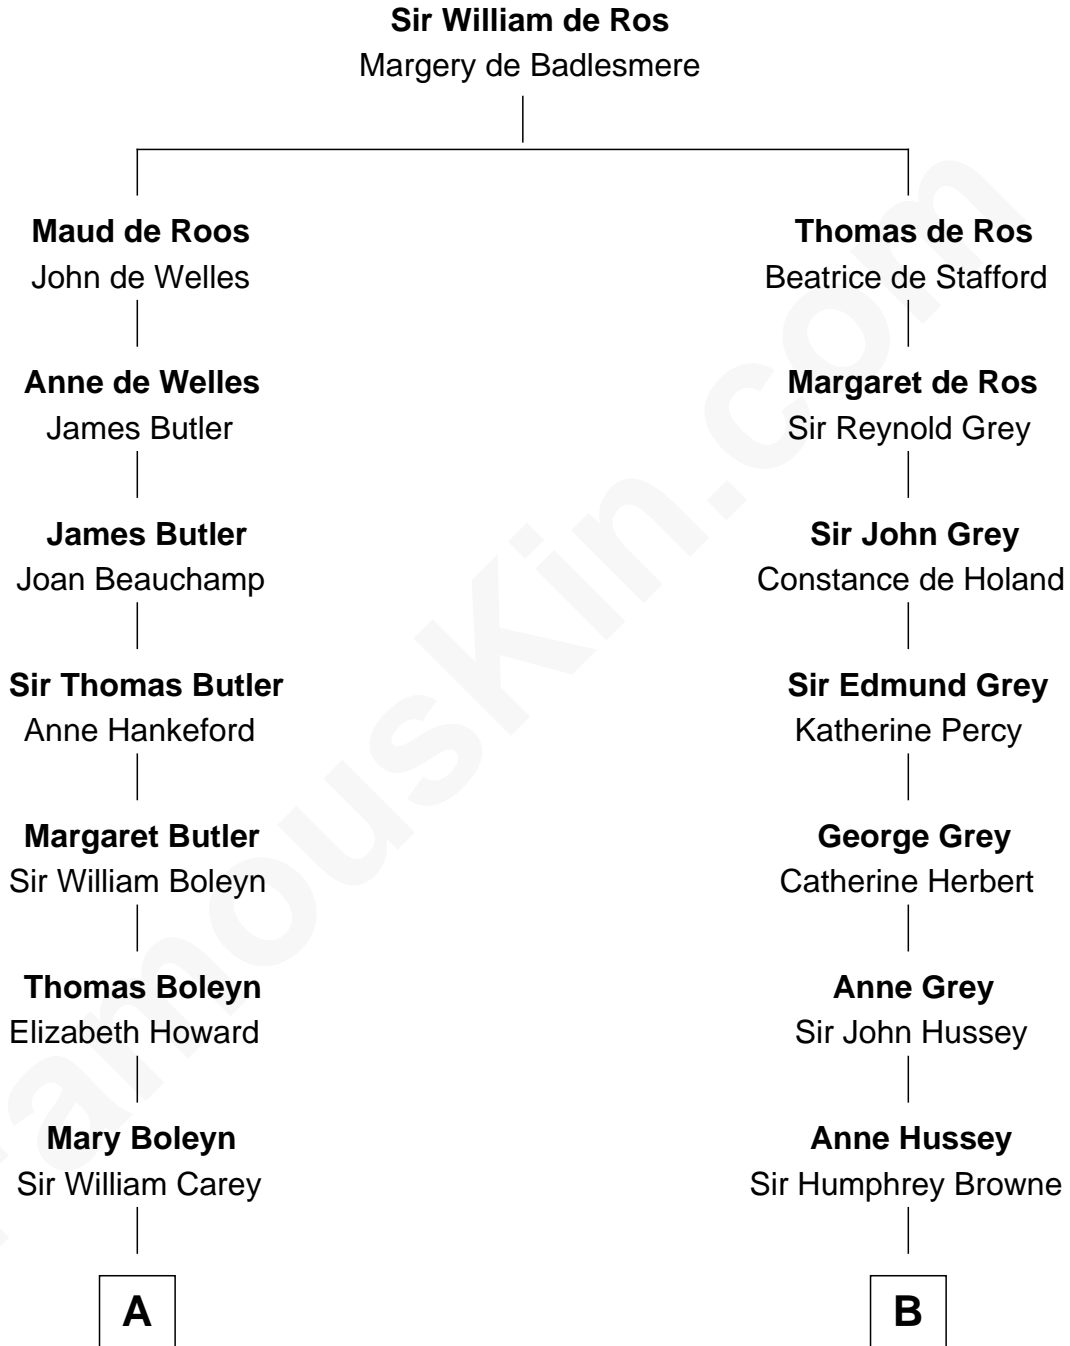

**FamousKin.com**  
**Relationship Chart of**  
**Edith (Bolling) Wilson**

*First Lady of President Woodrow Wilson*

**18th cousin 2 times removed of**

**Kit Harington**

*TV Actor - "Game of Thrones"*

**C**

**William Holcombe Bolling**

Sarah Spiers White

**Edith (Bolling) Wilson**

*First Lady of Woodrow Wilson*

**D**

**Lois Marjorie Legge**

Ernest Wriothesley Denny

**Lavender Cecilia Denny**