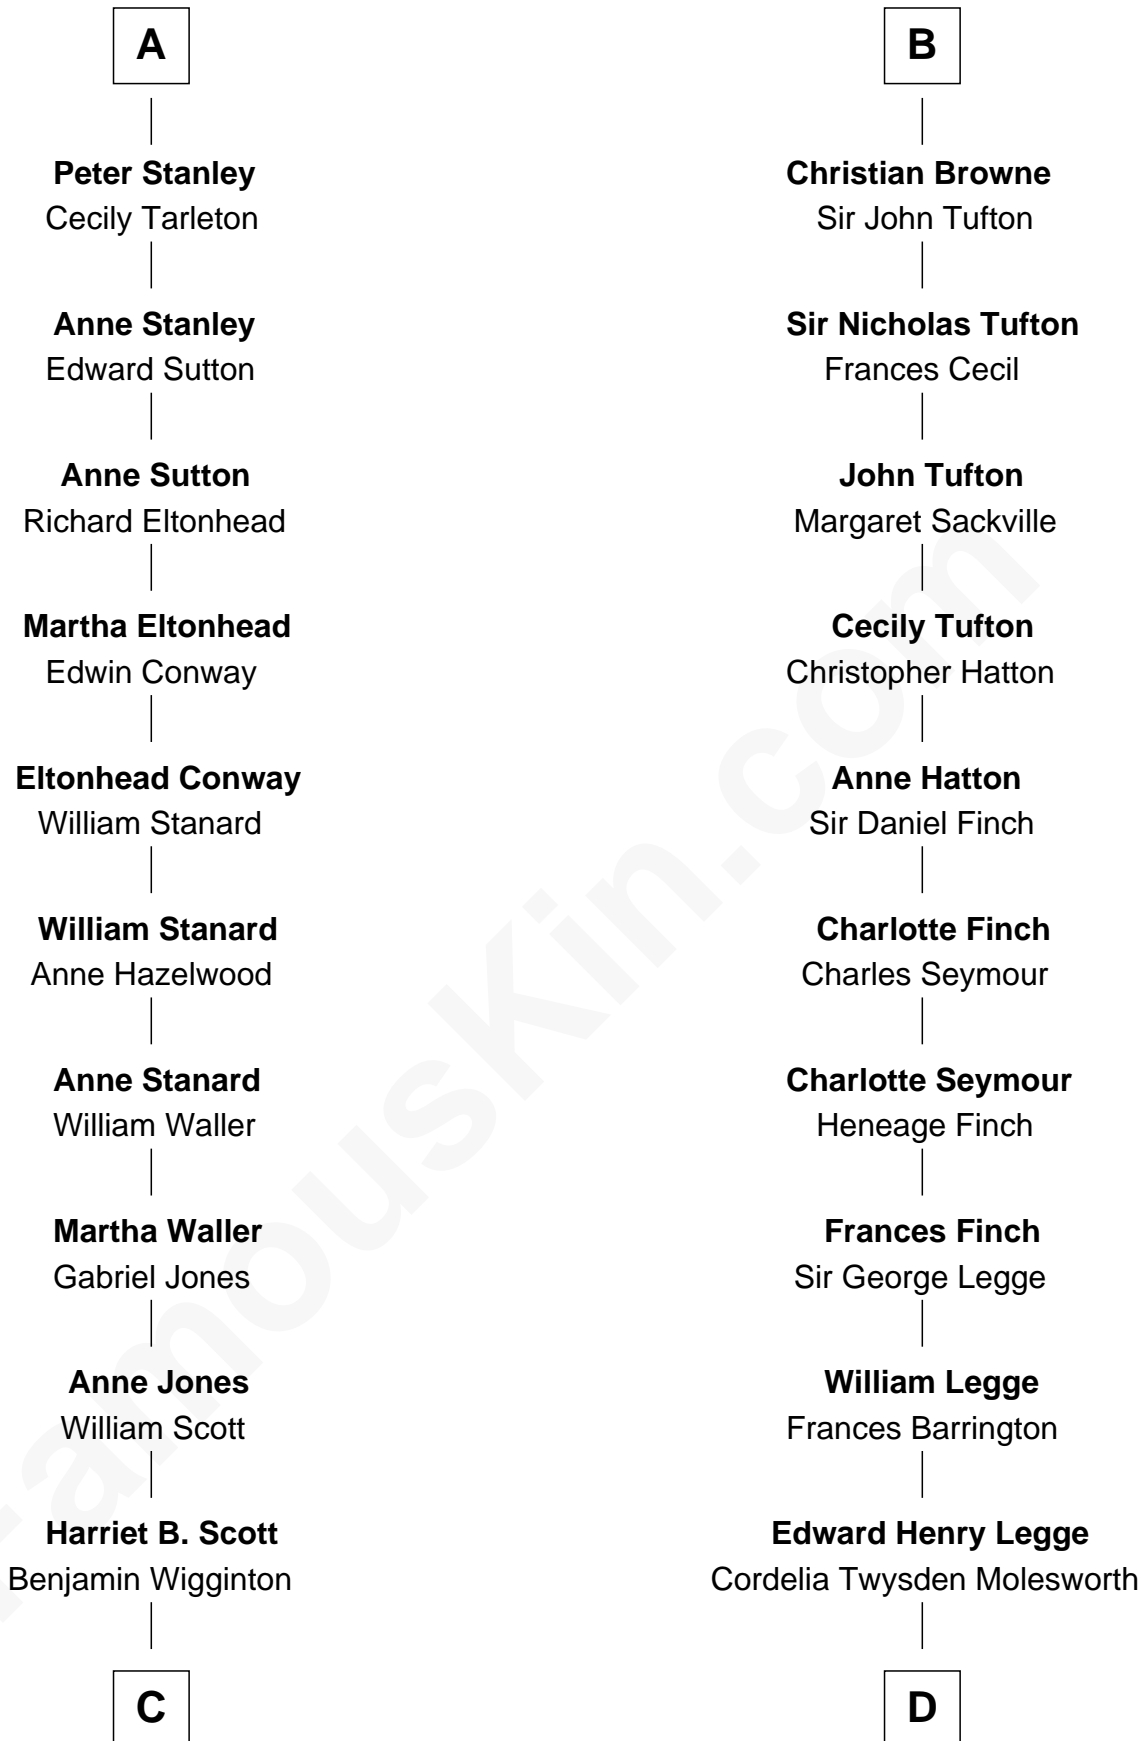

FamousKin.com

Relationship Chart of

Edith (Bolling) Wilson

First Lady of President Woodrow Wilson

19th cousin 1 time removed of

Kit Harington

TV Actor - "Game of Thrones"

C

Anne E. Wigginton

Archibald Bolling

William Holcombe Bolling

Sarah Spiers White

Edith (Bolling) Wilson

First Lady of Woodrow Wilson

D

Lois Marjorie Legge

Ernest Wriothesley Denny

Lavender Cecilia Denny

John Charles Dundas Harington

Sir David Richard Harington

Deborah Jane Catesby

Kit Harington

TV Actor - "Game of Thrones"