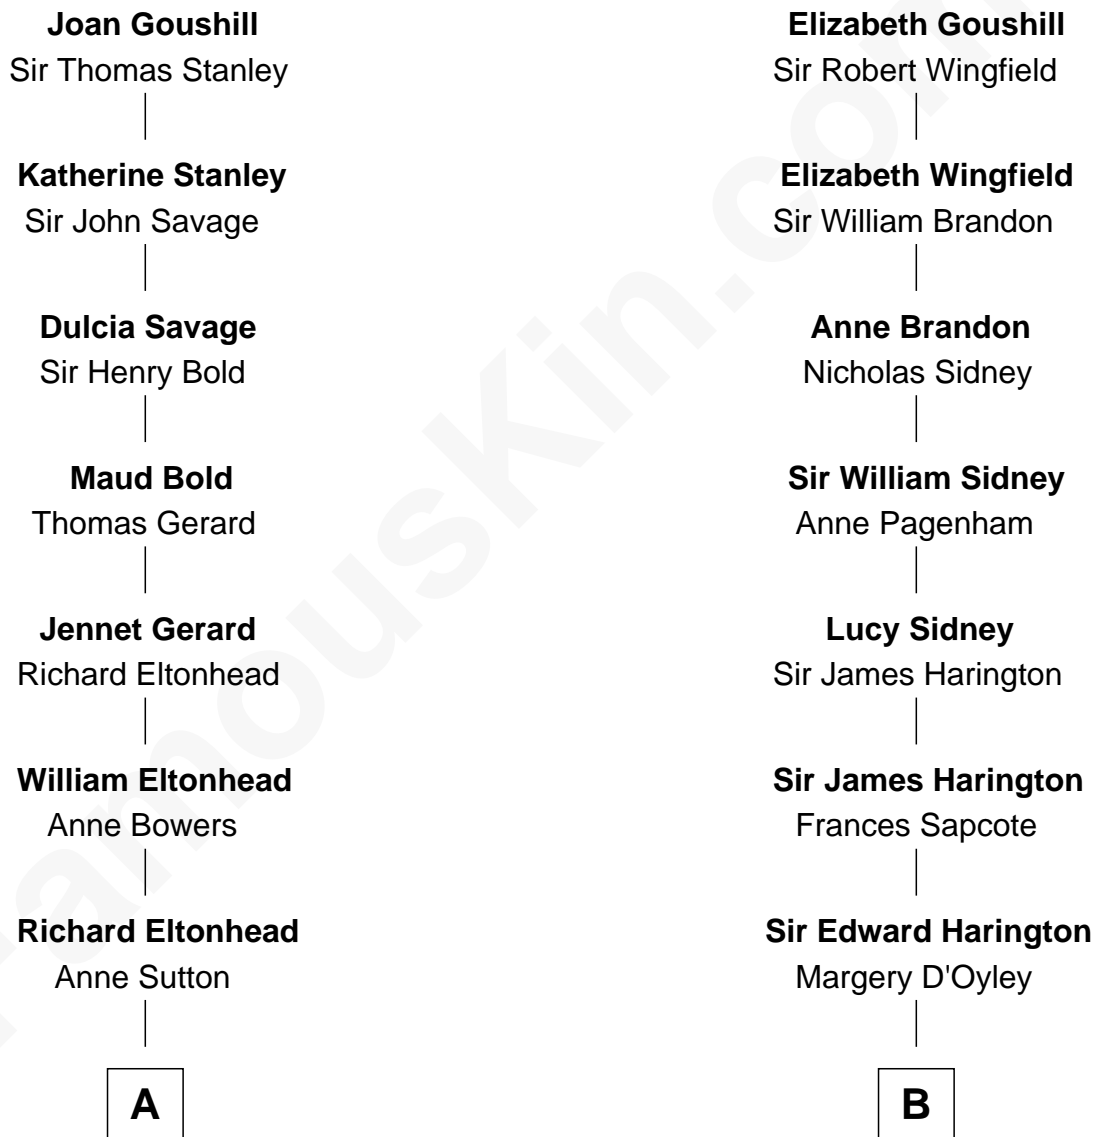

## Relationship Chart of

### Edith (Bolling) Wilson

First Lady of President Woodrow Wilson

16th cousin 2 times removed of

**Kit Harington**

TV Actor - "Game of Thrones"

**Sir Robert Goushill**

Elizabeth Fitzalan

C