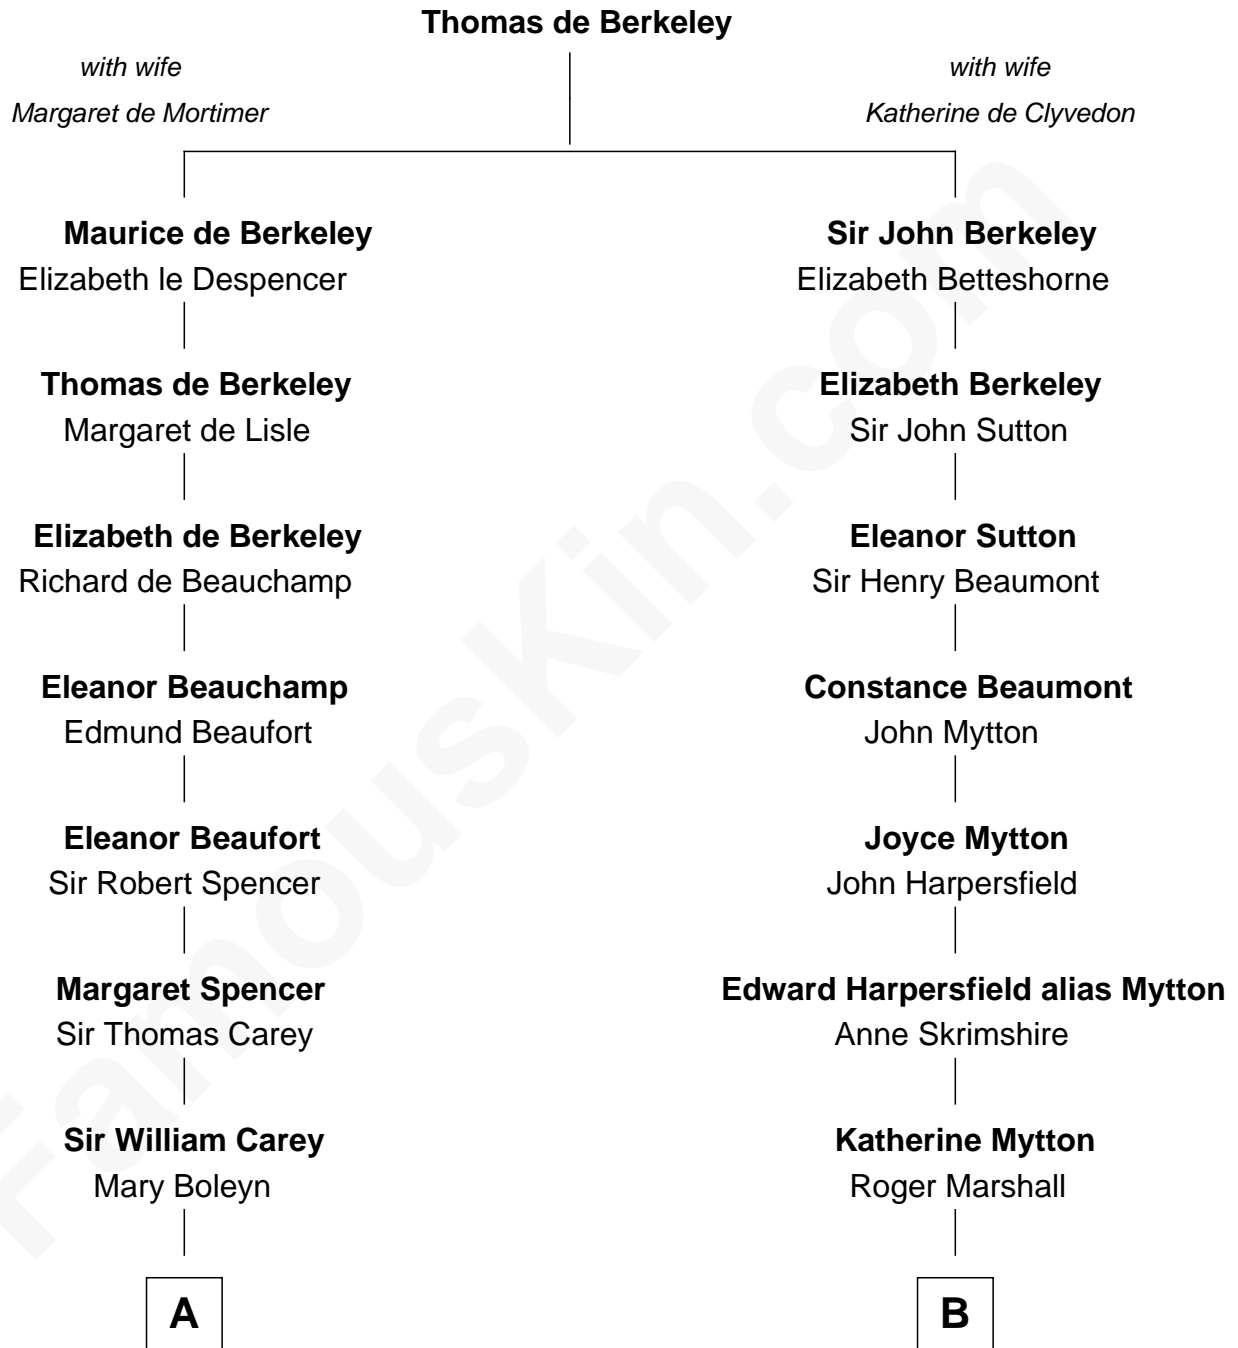

FamousKin.com

Relationship Chart of

Edith (Bolling) Wilson

First Lady of President Woodrow Wilson

18th cousin 1 time removed of

Gerald Ford

38th U.S. President

C

William Holcombe Bolling

Sarah Spiers White

Edith (Bolling) Wilson

First Lady of Woodrow Wilson

D

Adele Augusta Ayer

Levi Addison Gardner

Dorothy Ayer Gardner

Leslie Lynch King

Gerald Ford

38th U.S. President

FamousKin.com