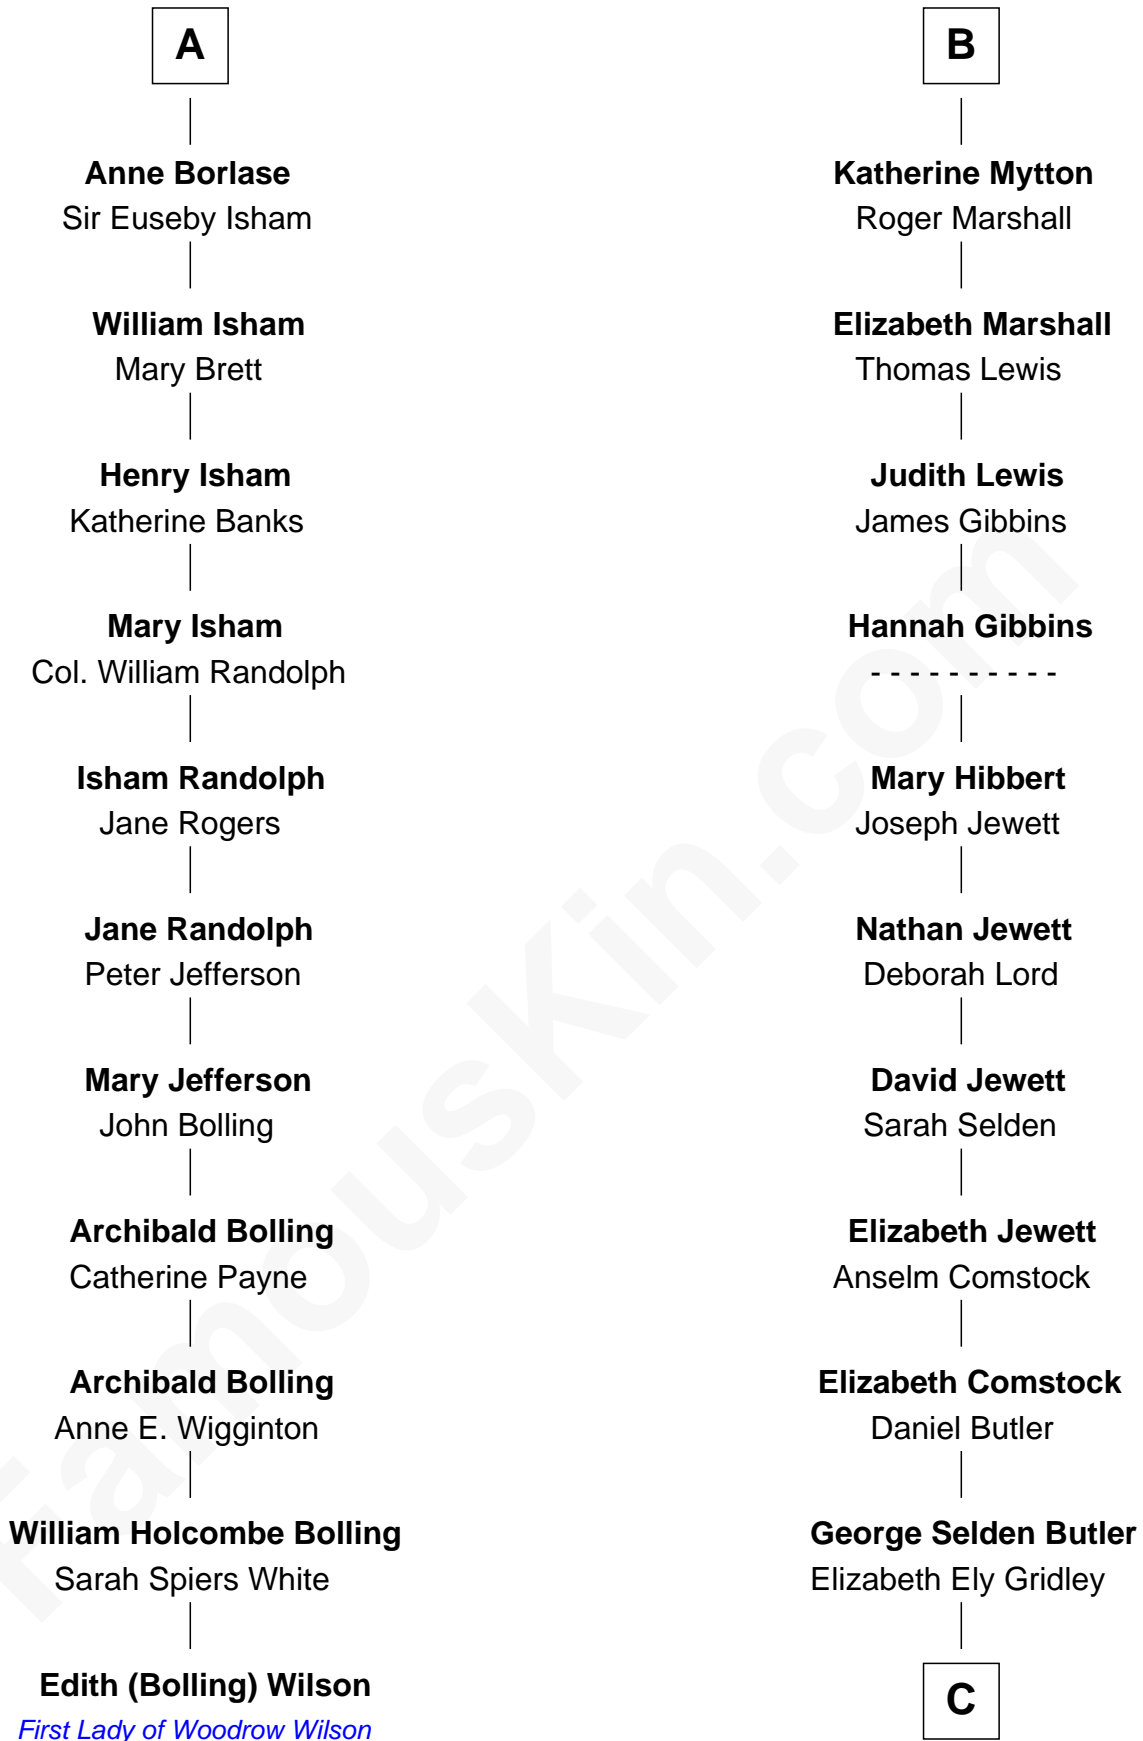

FamousKin.com

Relationship Chart of

Edith (Bolling) Wilson

First Lady of President Woodrow Wilson

17th cousin 3 times removed of

Gerald Ford

38th U.S. President

Sir Philip le Despencer

Elizabeth - - - - -

Sir Philip le Despencer

Elizabeth de Tibetot

Margery Despencer

Sir Roger Wentworth

Margaret Wentworth

Sir William Hopton

Margaret Hopton

Constance Beaumont

John Mytton

Joyce Mytton

John Harpersfield

Edward Harpersfield alias Mytton

Anne Skrimshire

B

C

—
Amy Gridley Butler
George Manney Ayer

—
Adele Augusta Ayer
Levi Addison Gardner

—
Dorothy Ayer Gardner
Leslie Lynch King

—
Gerald Ford
38th U.S. President

FamousKin.com