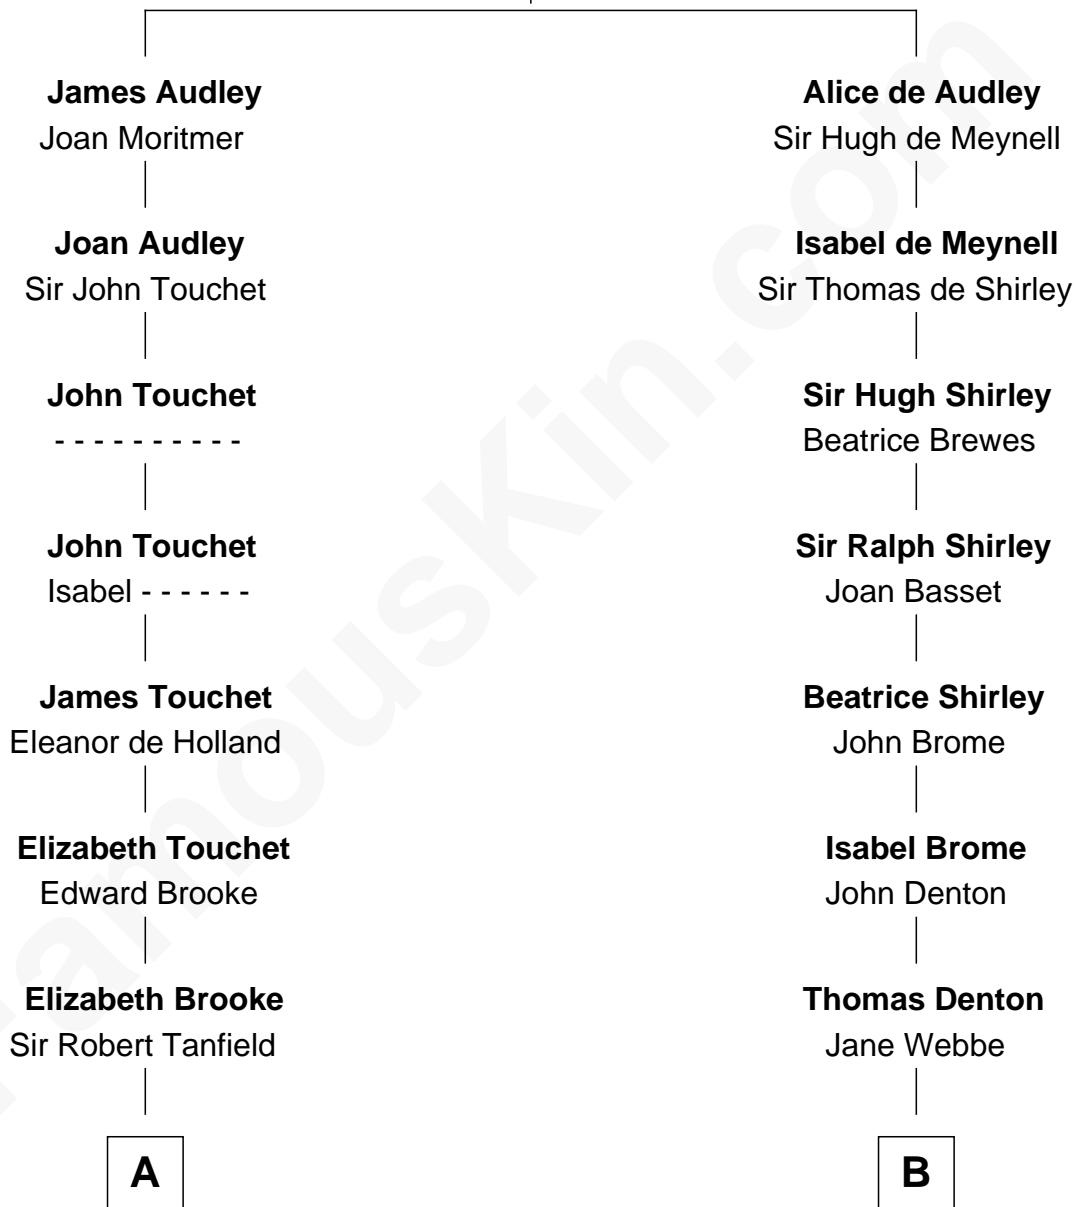

FamousKin.com

Relationship Chart of

Edith (Bolling) Wilson

First Lady of President Woodrow Wilson

21st cousin of

Gerald Ford

38th U.S. President

Sir Nicholas Audley

Joan Martin

C

Mary Jefferson

John Bolling

Archibald Bolling

Catherine Payne

Archibald Bolling

Anne E. Wigginton

William Holcombe Bolling

Sarah Spiers White

Edith (Bolling) Wilson

First Lady of Woodrow Wilson

D

John Varnum Ayer

Elida Vanderburgh Manney

George Manney Ayer