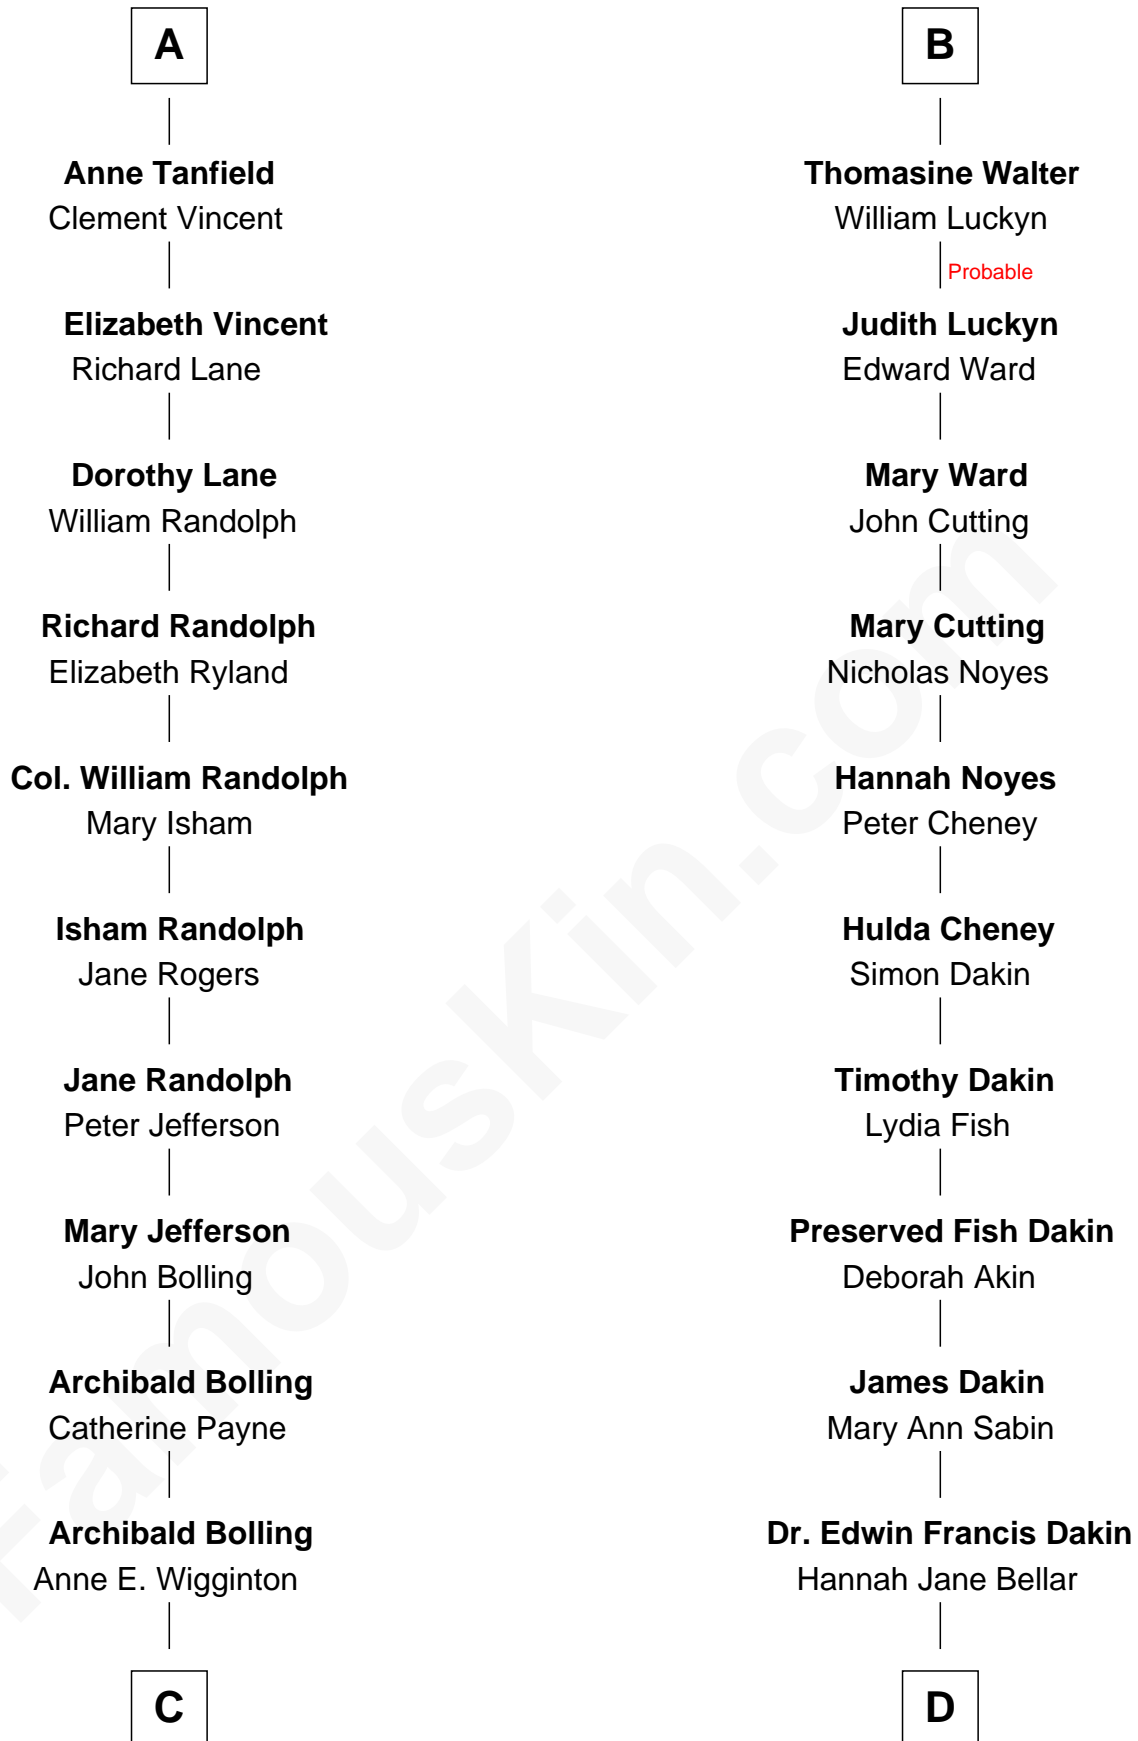

FamousKin.com

Relationship Chart of

Edith (Bolling) Wilson

First Lady of President Woodrow Wilson

18th cousin 3 times removed of

Ethan Hawke

Actor, Director, Screenwriter, Novelist

Sir John Howard

Alice de Bois

Sir Robert Howard

Margaret de Scales

Sir John Howard

Alice Tendring

Sir Robert Howard

Margaret Mowbray

Katherine Howard

Isabel Brome

John Denton

Thomas Denton

Jane Webbe

Isabel Denton

William ap Walter

B

C

William Holcombe Bolling

Sarah Spiers White

Edith (Bolling) Wilson

First Lady of Woodrow Wilson

D

Ida Jane Dakin

George Washington Hawke

Ronald M. Hawke