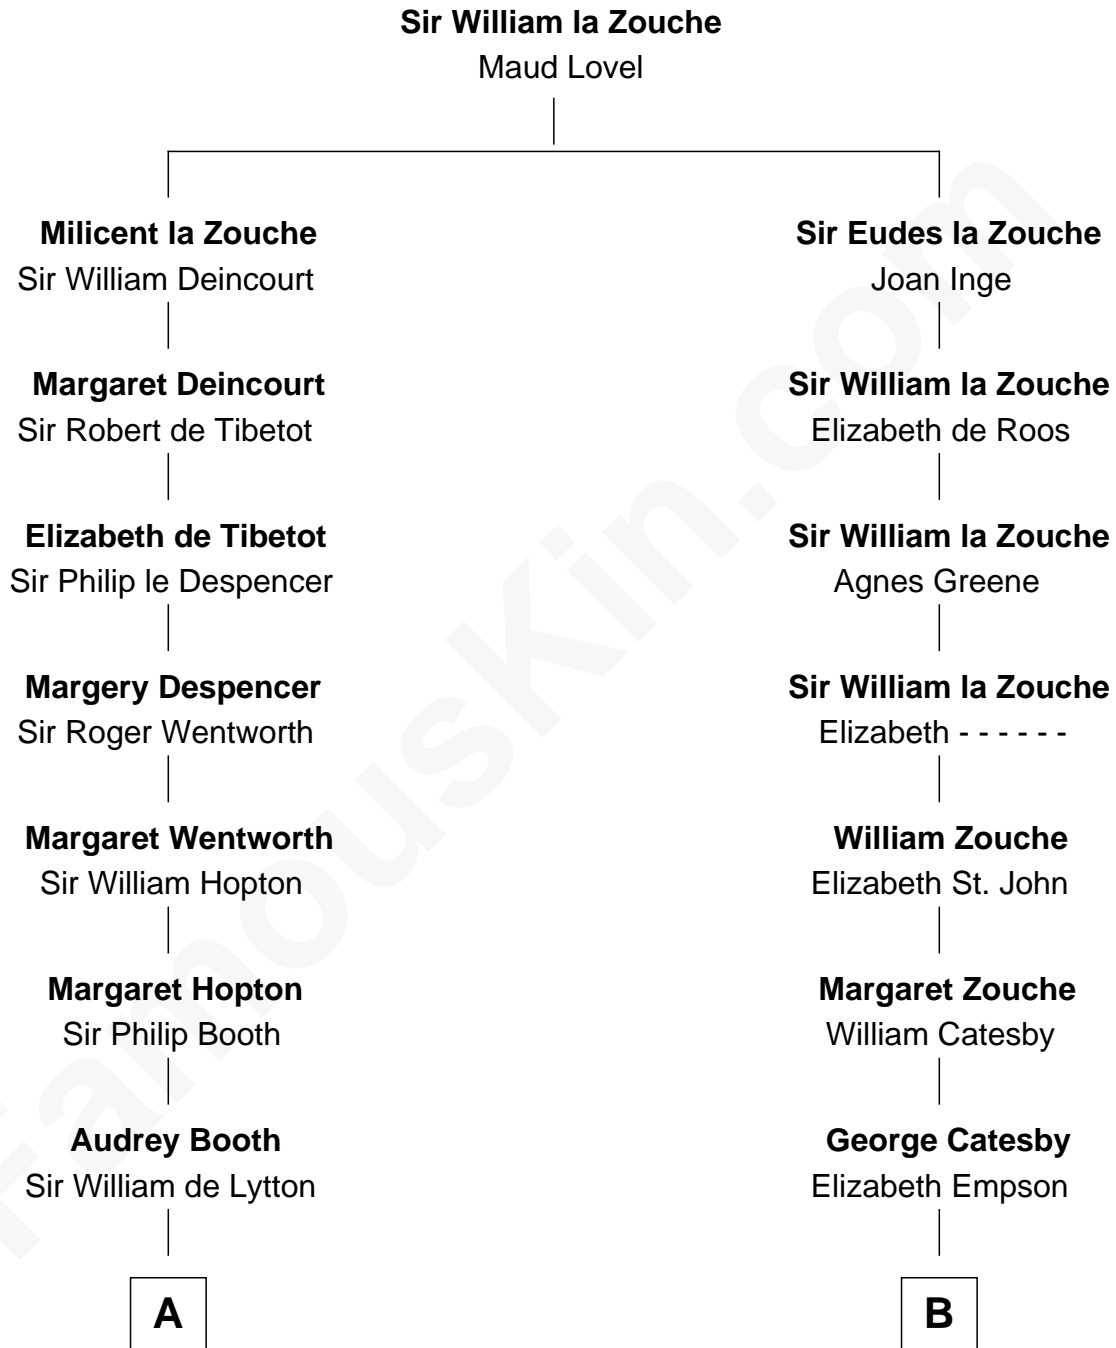

## Relationship Chart of

### Edith (Bolling) Wilson

*First Lady of President Woodrow Wilson*

10th cousin 9 times removed of

**Robert Catesby**

*Leader of Gunpowder Plot*

**C**

—  
**Archibald Bolling**

Anne E. Wigginton