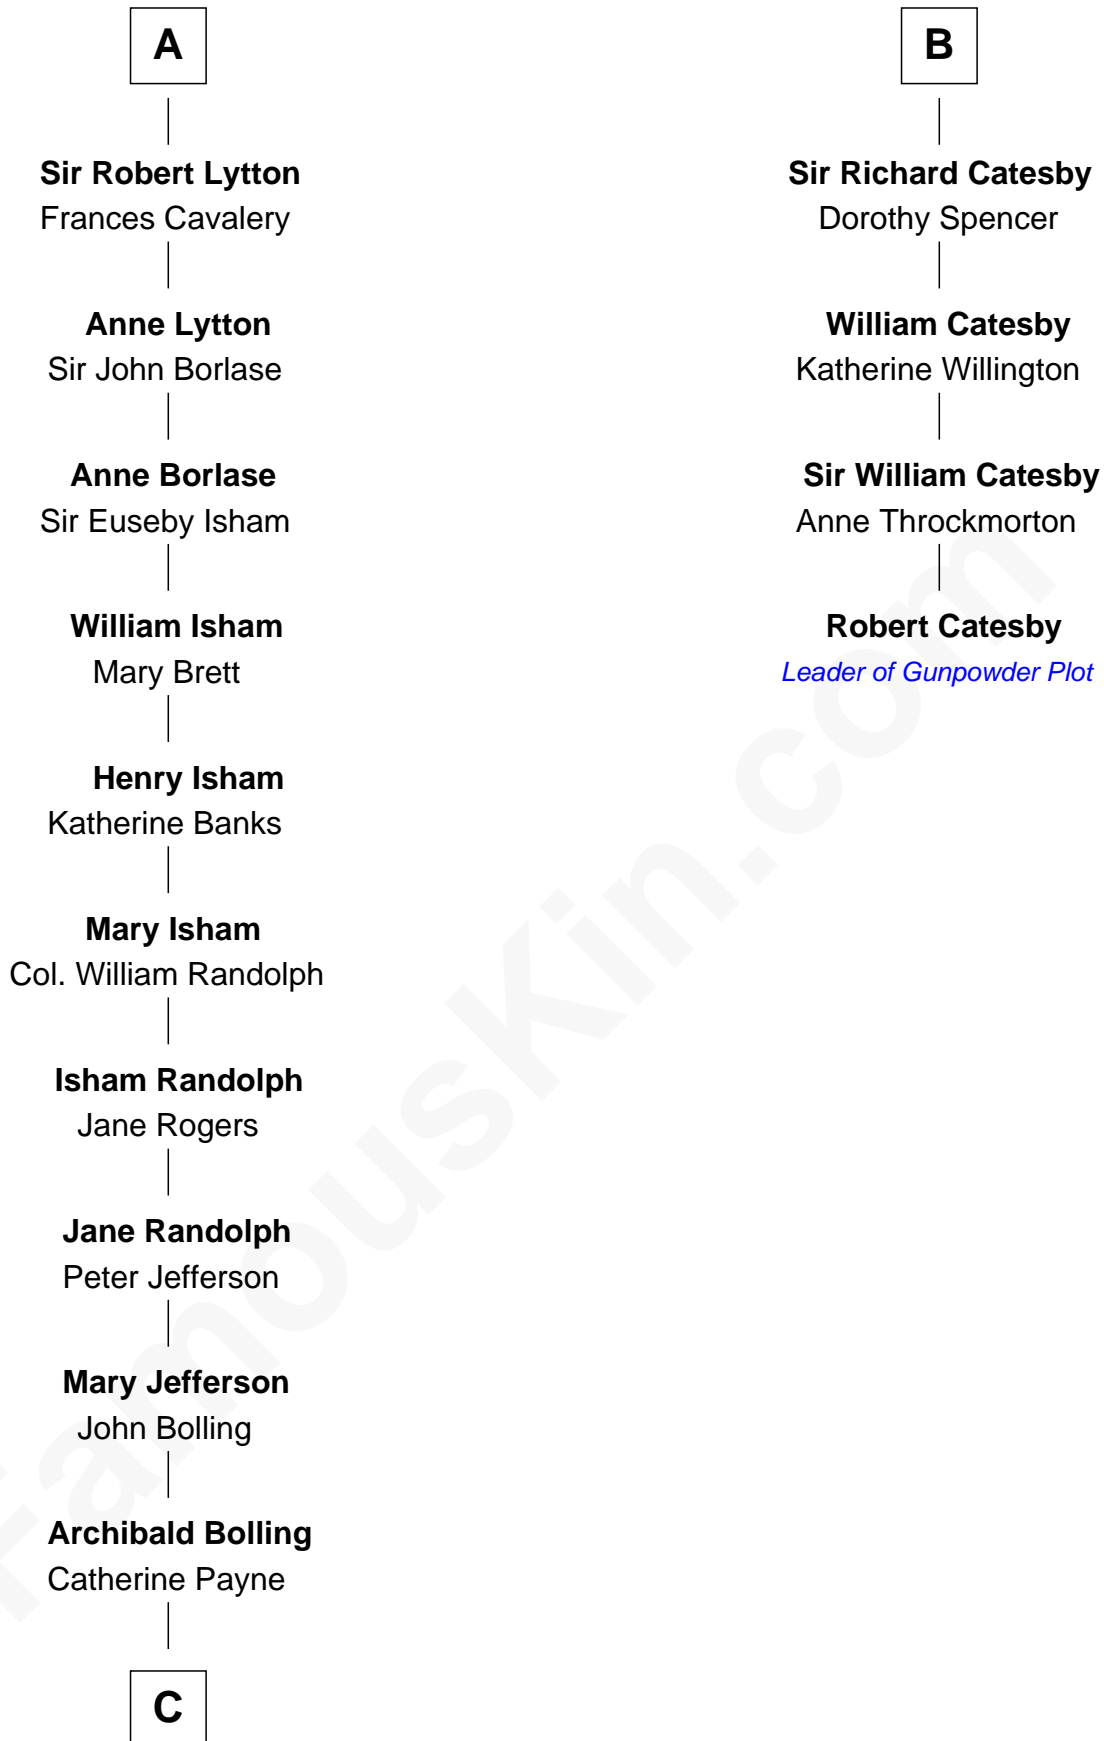

## Relationship Chart of

### Edith (Bolling) Wilson

*First Lady of President Woodrow Wilson*

10th cousin 9 times removed of

**Robert Catesby**

*Leader of Gunpowder Plot*

**C**

—  
**Archibald Bolling**

Anne E. Wigginton

—  
**William Holcombe Bolling**

Sarah Spiers White

—  
**Edith (Bolling) Wilson**

*First Lady of Woodrow Wilson*

FamousKin.com